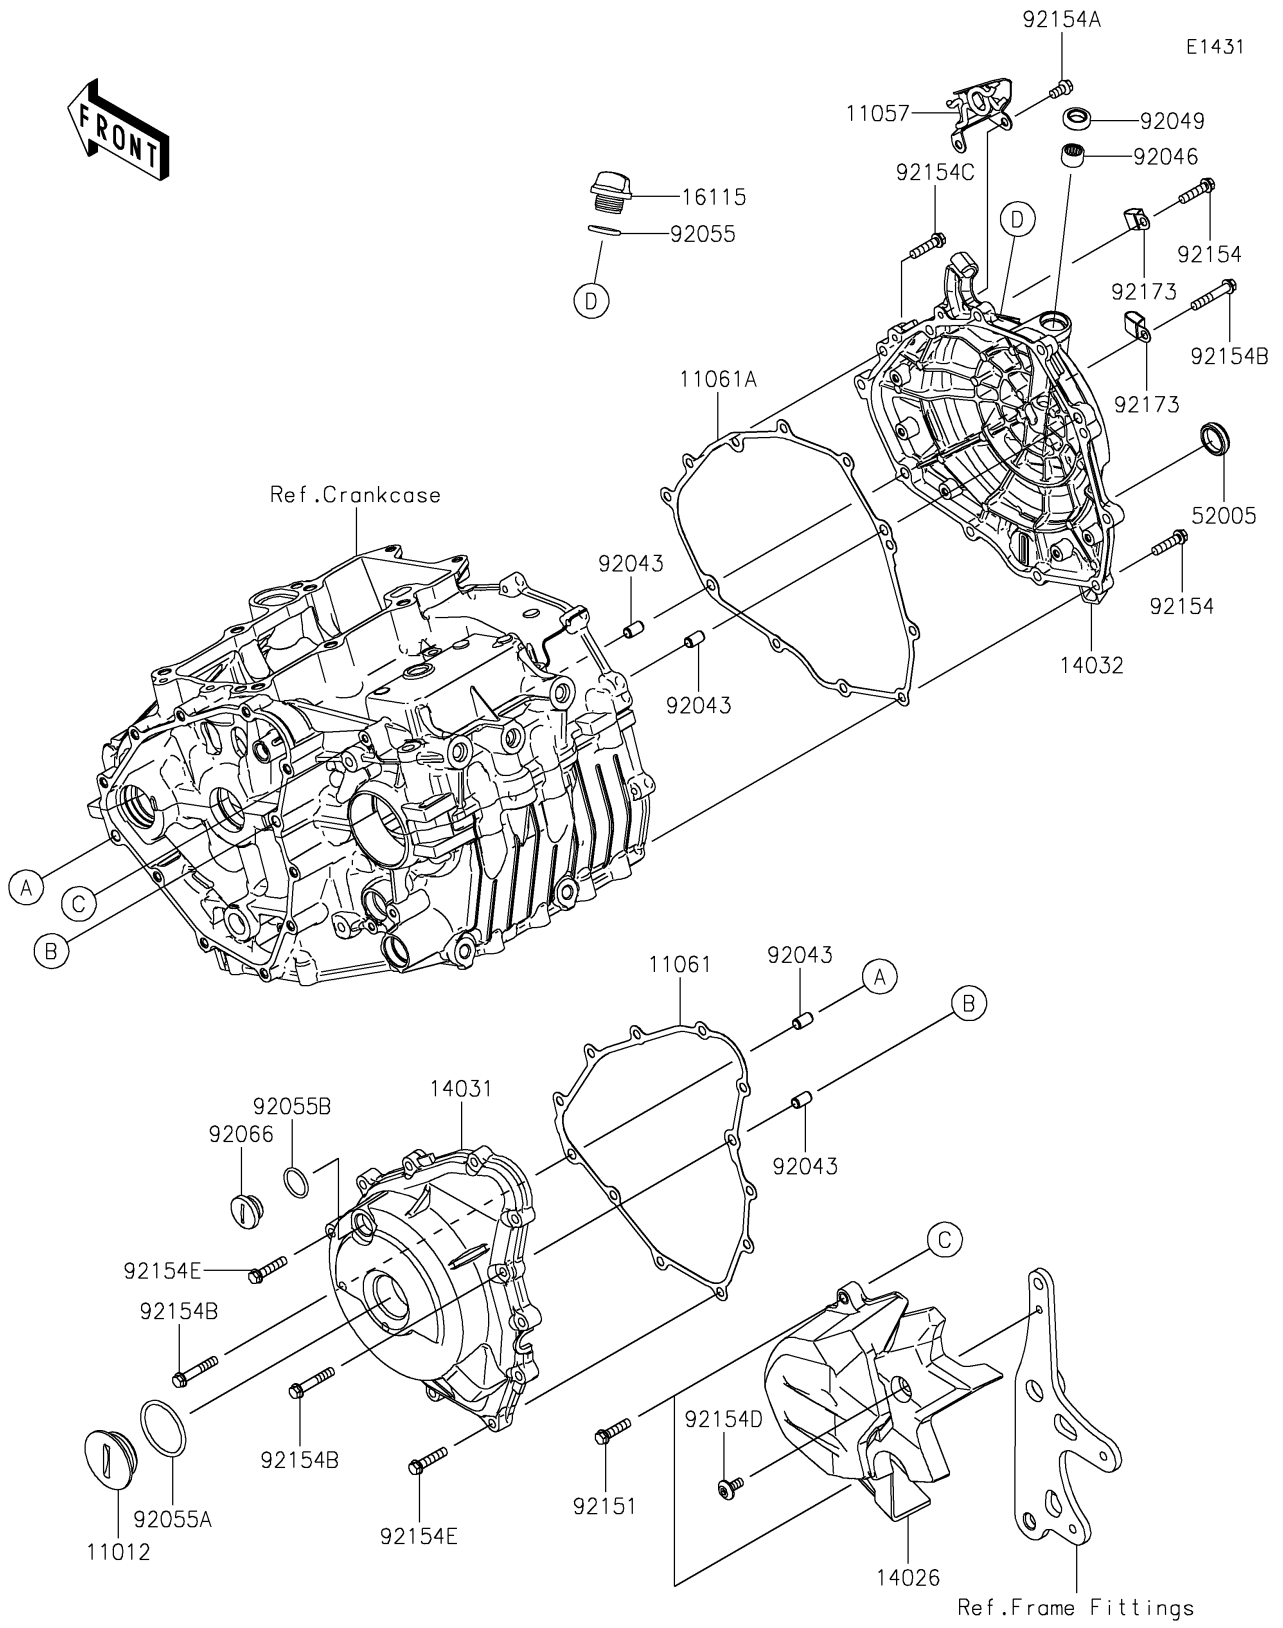

2021 Z400

PARTS DIAGRAM

Engine Cover(s)

2021 Z400

PARTS LIST

Engine Cover(s)

ITEM NAME	PART NUMBER	QUANTITY
CAP (Ref # 11012)	11012-1362	1
BRACKET (Ref # 11057)	11057-1231	1
GASKET,GENERATOR COVER (Ref # 11061)	11061-1252	1
GASKET,CLUTCH COVER (Ref # 11061A)	11061-1253	1
COVER-CHAIN (Ref # 14026)	14026-0141	1
COVER-GENERATOR (Ref # 14031)	14031-0618	1
COVER-CLUTCH (Ref # 14032)	14032-0656	1
CAP-OIL FILLER (Ref # 16115)	16115-1053	1
GAUGE,OIL LEVEL (Ref # 52005)	52005-1009	1
PIN,6.2X8X14 (Ref # 92043)	92043-1263	4
BEARING-NEEDLE,HK1210FM (Ref # 92046)	92046-0034	1
SEAL-OIL (Ref # 92049)	92049-1560	1
RING-O (Ref # 92055)	92055-012	1
RING-O,39.4X3.1 (Ref # 92055A)	92055-0734	1
RING-O,20X2 (Ref # 92055B)	92055-1146	1
PLUG (Ref # 92066)	92066-0748	1
BOLT,FLANGED-SMALL,6X25 (Ref # 92151)	92151-1930	2
BOLT,FLANGED,6X25 (Ref # 92154)	92154-0819	9
BOLT,FLANGED,6X12 (Ref # 92154A)	92154-1777	2
BOLT,FLANGED,6X35 (Ref # 92154B)	92154-1779	3
BOLT,FLANGED,6X25 (Ref # 92154C)	92154-2734	1
BOLT,SOCKET,6X14 (Ref # 92154D)	92154-2735	1
BOLT,FLANGED,6X28 (Ref # 92154E)	92154-2788	10
CLAMP (Ref # 92173)	92173-1828	2