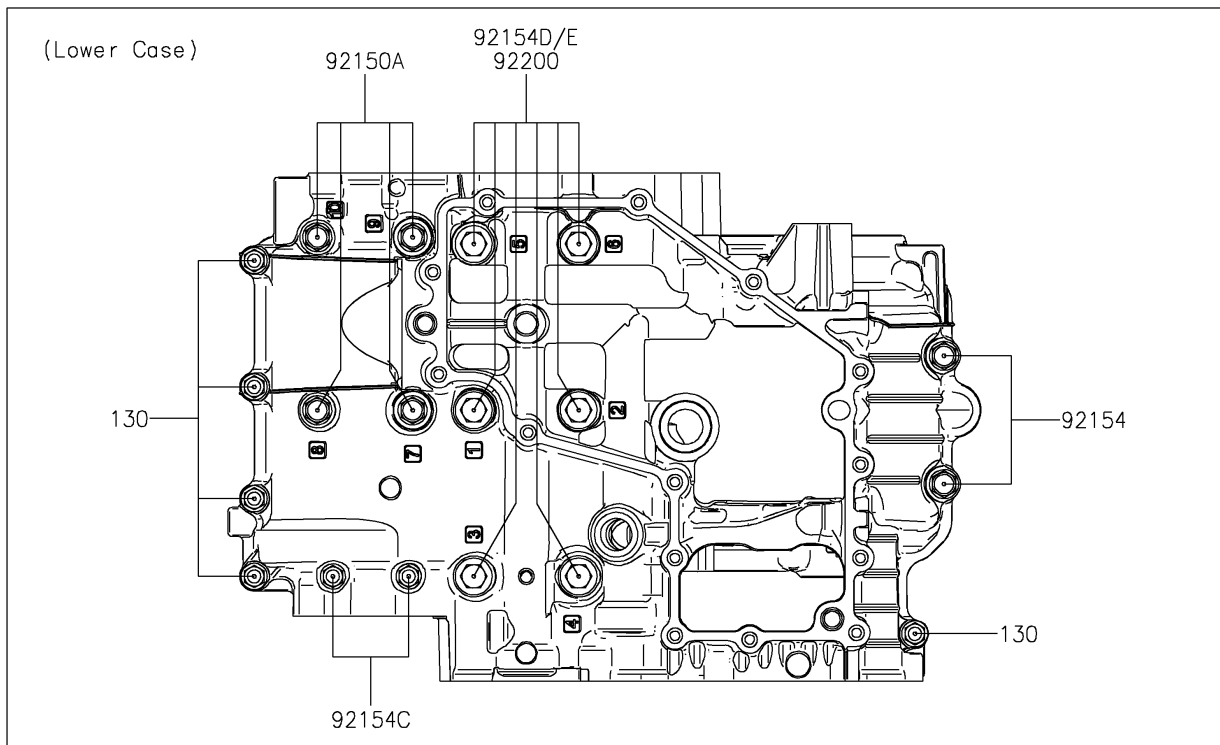

2022 Z400 ABS

PARTS DIAGRAM

Crankcase Bolt Pattern

E1412

2022 Z400 ABS

PARTS LIST

Crankcase Bolt Pattern

Kawasaki

Let the Good Times Roll®

ITEM NAME

PART NUMBER

QUANTITY
