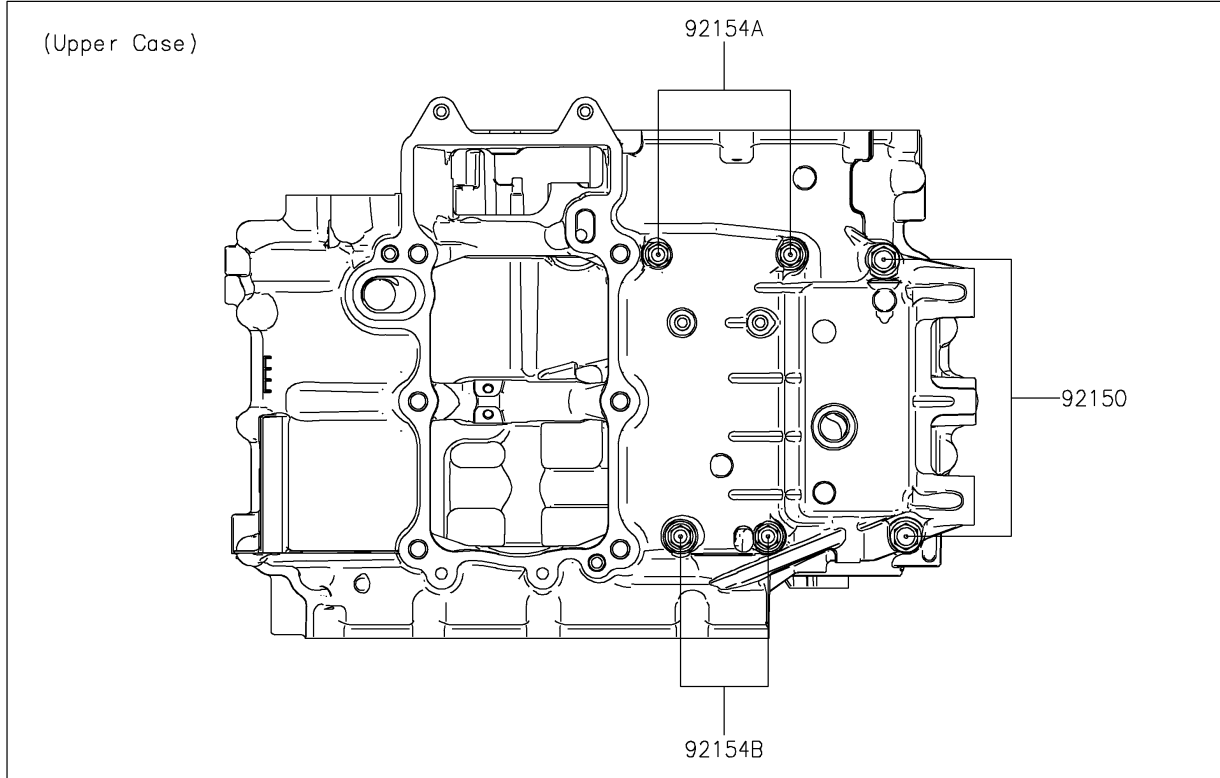

2022 Z400 ABS

PARTS DIAGRAM

Crankcase Bolt Pattern

E1412

2022 Z400 ABS

PARTS LIST

Crankcase Bolt Pattern

Kawasaki

Let the Good Times Roll®

ITEM NAME

PART NUMBER

QUANTITY
