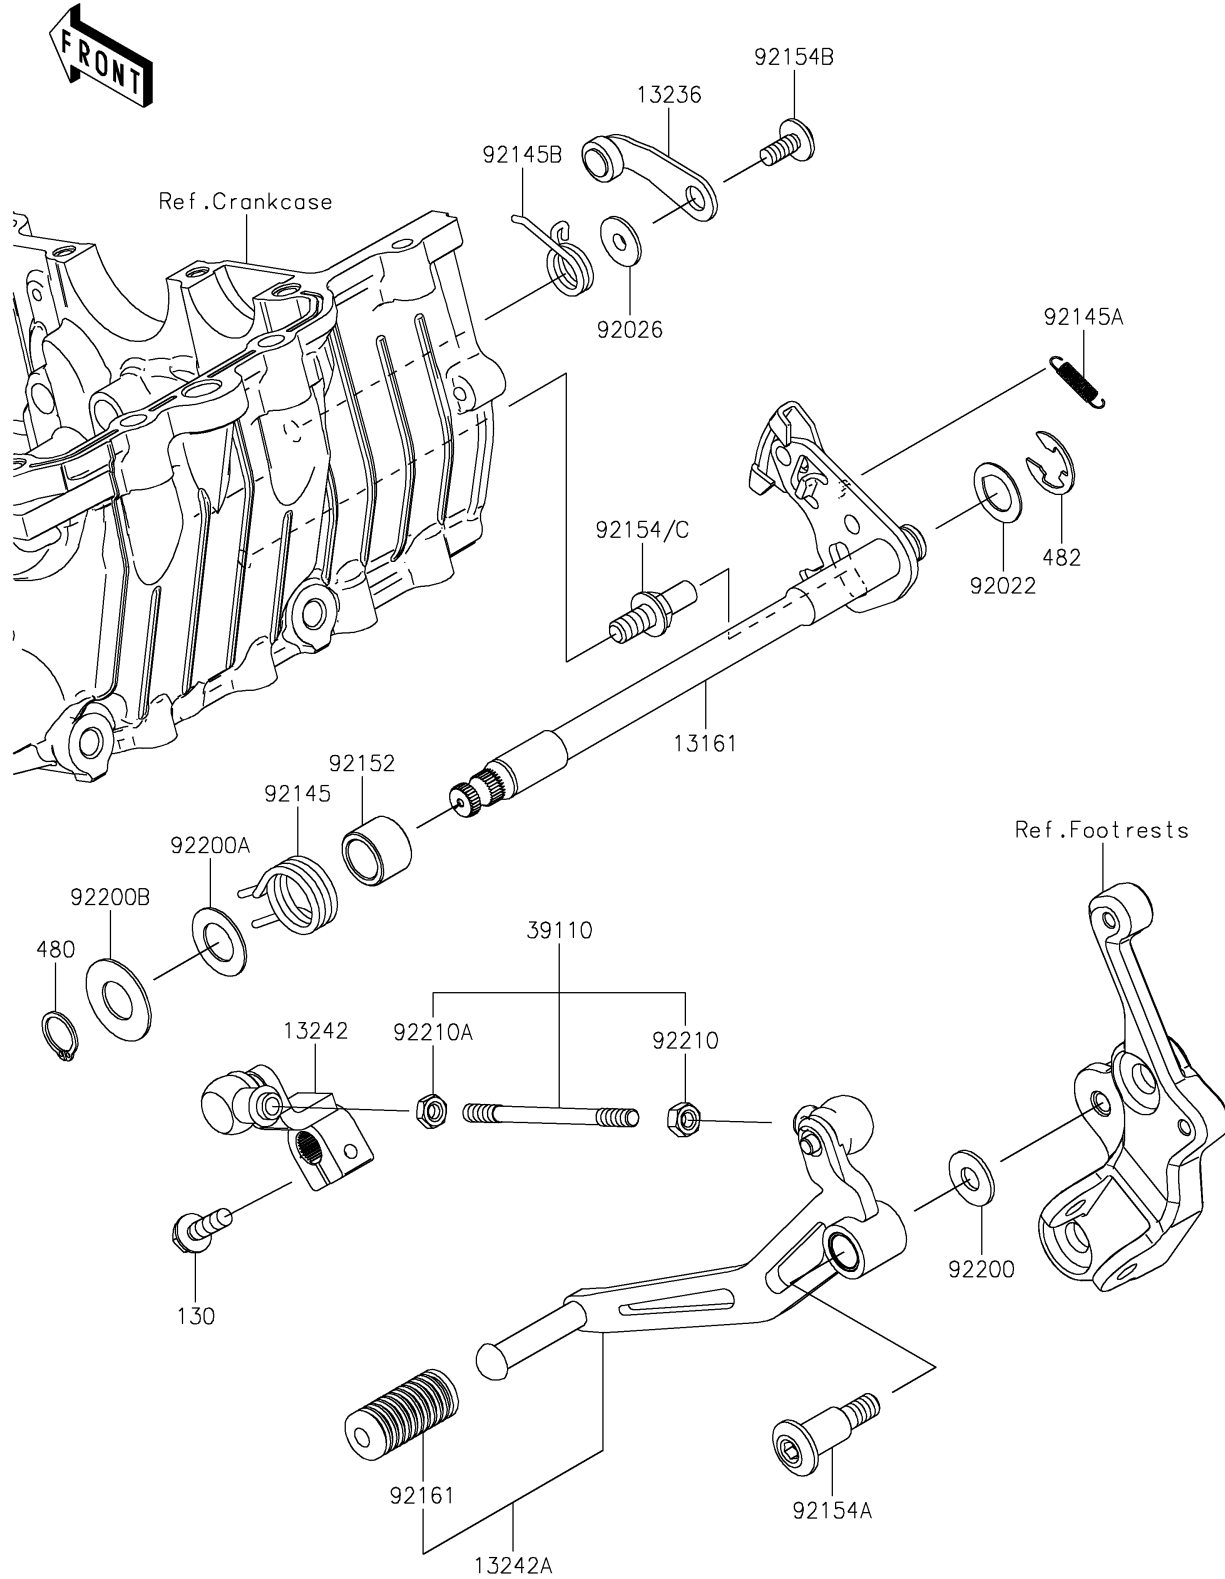

2022 Z400 ABS

PARTS DIAGRAM

Gear Change Mechanism

E1370

2022 Z400 ABS

PARTS LIST

Gear Change Mechanism

Kawasaki

Let the Good Times Roll®

ITEM NAME

PART NUMBER

QUANTITY
