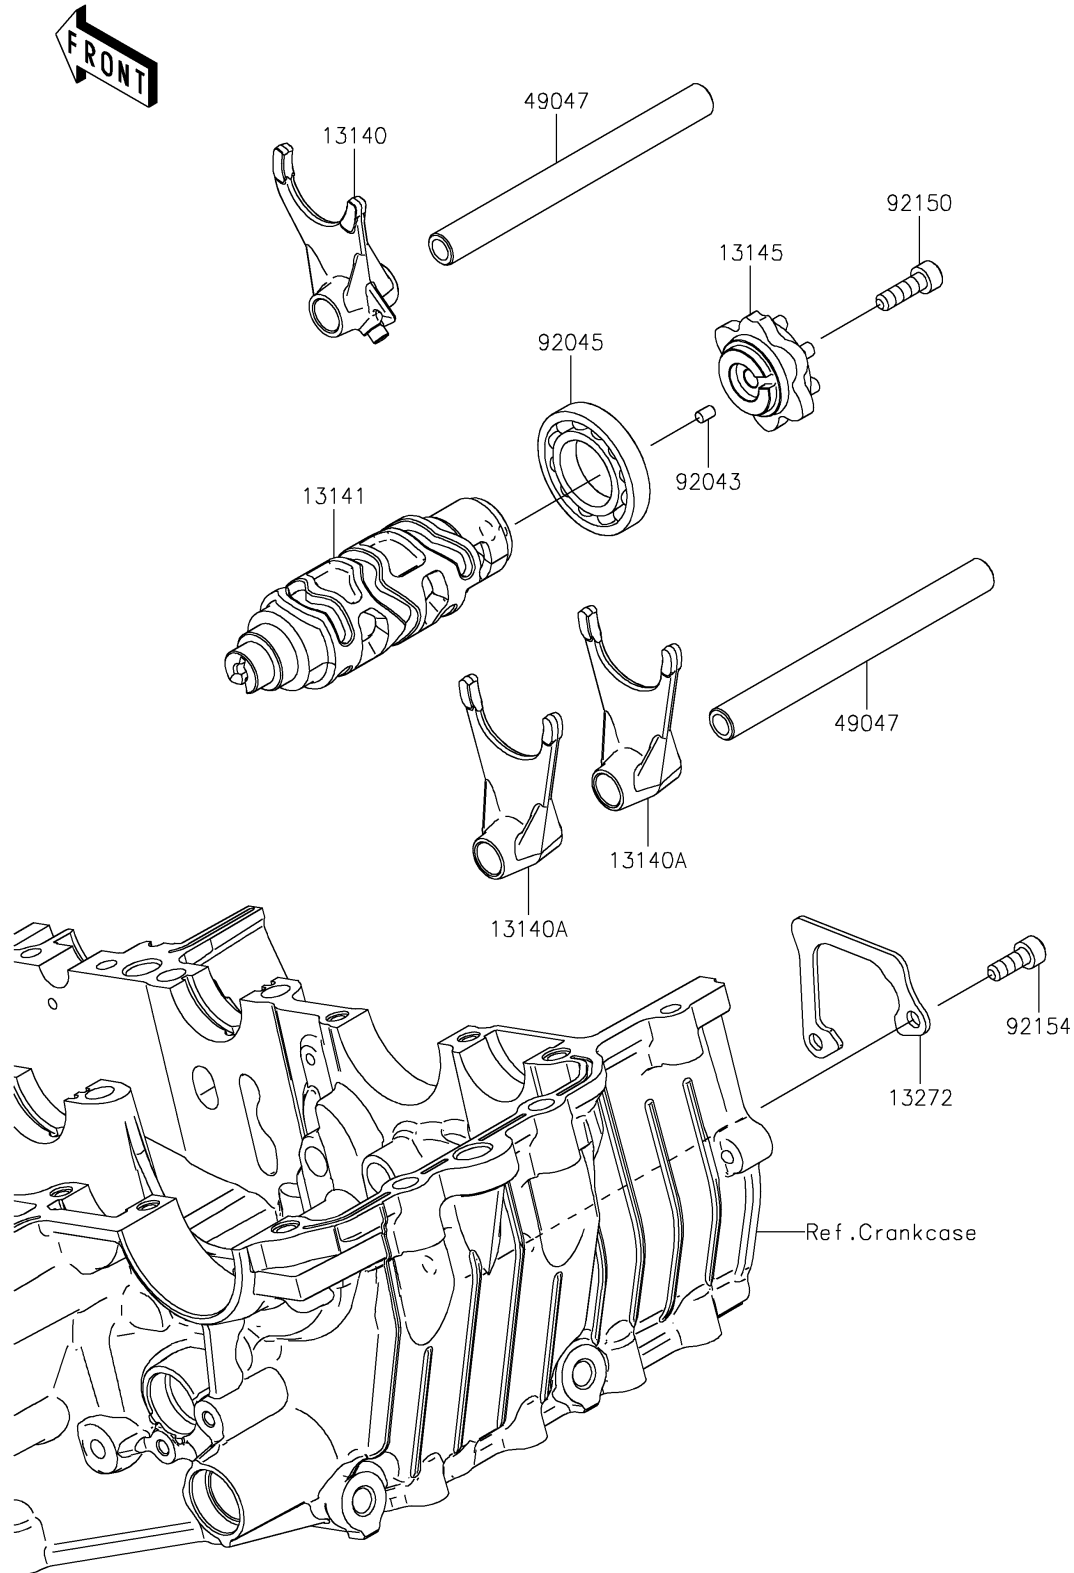

## PARTS DIAGRAM

### Gear Change Drum/Shift Fork(s)

E1362

## PARTS LIST

### Gear Change Drum/Shift Fork(s)

| ITEM NAME                        | PART NUMBER | QUANTITY |
|----------------------------------|-------------|----------|
| FORK-SHIFT,IN (Ref # 13140)      | 13140-0662  | 1        |
| FORK-SHIFT,OUT (Ref # 13140A)    | 13140-0663  | 2        |
| DRUM-CHANGE (Ref # 13141)        | 13141-0597  | 1        |
| CAM-CHANGE DRUM (Ref # 13145)    | 13145-0570  | 1        |
| PLATE (Ref # 13272)              | 13272-2374  | 1        |
| ROD-SHIFT (Ref # 49047)          | 49047-0634  | 2        |
| PIN,4X6 (Ref # 92043)            | 92043-1744  | 1        |
| BEARING-BALL,16005 (Ref # 92045) | 92045-0972  | 1        |
| BOLT,SOCKET,6X20 (Ref # 92150)   | 92150-1880  | 1        |
| BOLT,SOCKET,6X16 (Ref # 92154)   | 92154-0235  | 2        |