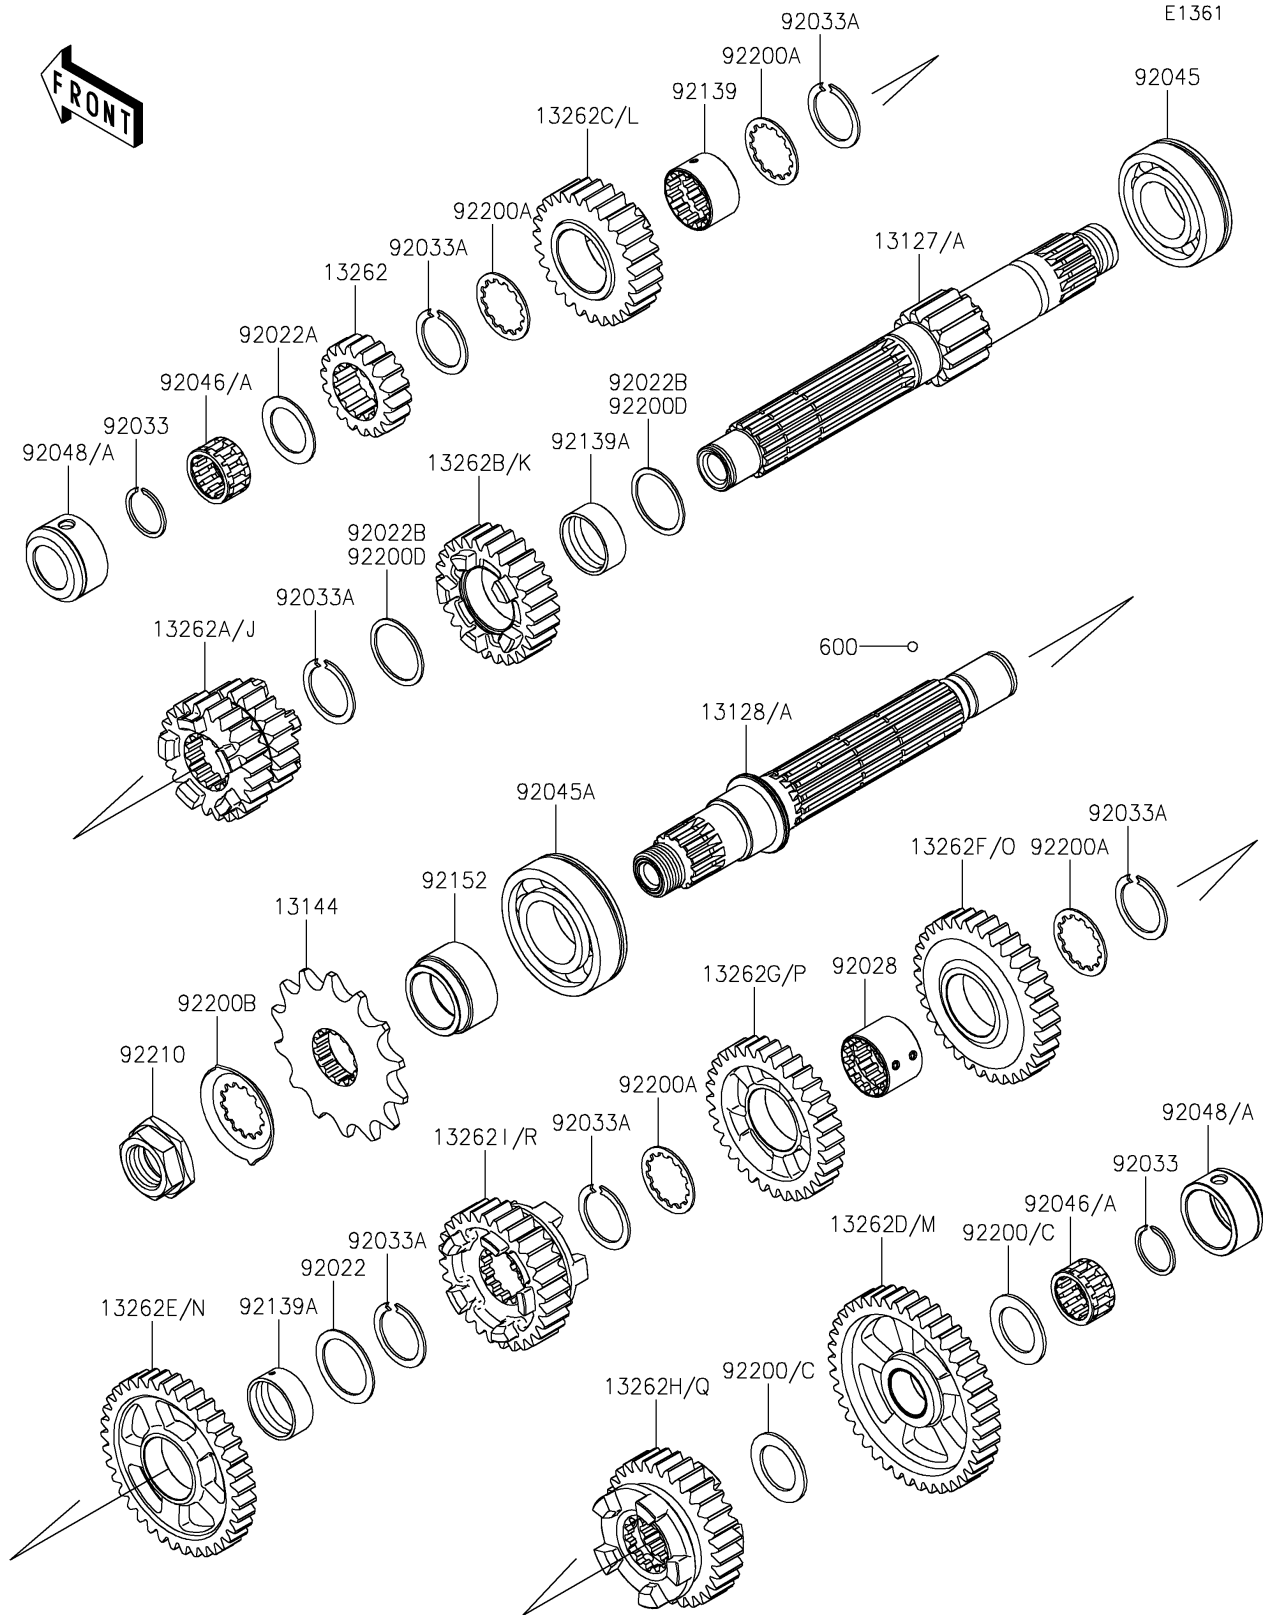

2021 Z400

PARTS DIAGRAM

Transmission