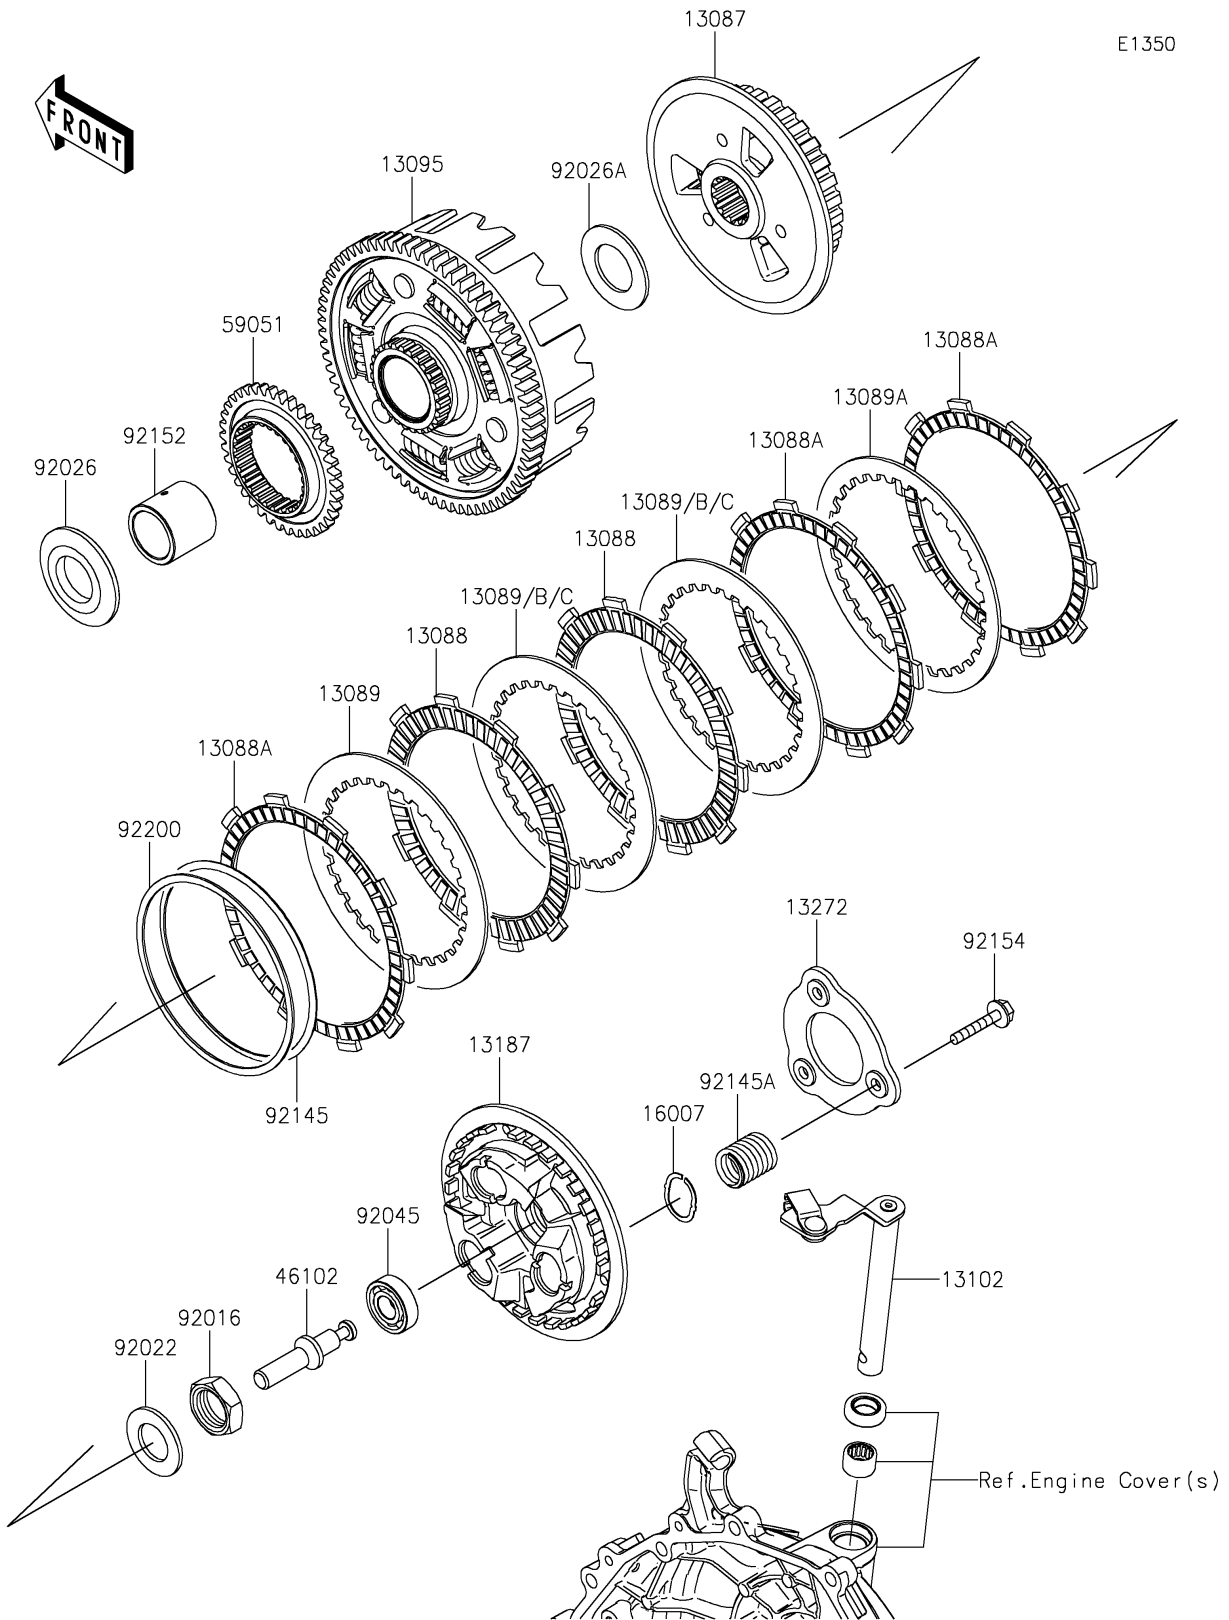

2023 Z400

PARTS DIAGRAM

Clutch

2023 Z400

PARTS LIST

Clutch

ITEM NAME	PART NUMBER	QUANTITY
HUB-CLUTCH (Ref # 13087)	13087-0585	1
PLATE-FRICTION (Ref # 13088)	13088-0592	2
PLATE-FRICTION (Ref # 13088A)	13088-0630	3
PLATE-CLUTCH,T=2.0 (Ref # 13089)	13089-0041	3
PLATE-CLUTCH,T=2.0 (Ref # 13089A)	13089-0042	1
PLATE-CLUTCH,T=1.6 (Ref # 13089B)	13089-0043	AR
PLATE-CLUTCH,T=2.3 (Ref # 13089C)	13089-0044	AR
HOUSING-COMP-CLUTCH (Ref # 13095)	13095-0587	1
RELEASE-COMP-CLUTCH (Ref # 13102)	13102-0087	1
PLATE-CLUTCH OPERATING (Ref # 13187)	13187-0033	1
PLATE (Ref # 13272)	13272-2414	1
SEAT-SPRING (Ref # 16007)	16007-0711	3
ROD (Ref # 46102)	46102-0648	1
GEAR-SPUR,OIL PUMP,38T (Ref # 59051)	59051-0796	1
NUT,20MM (Ref # 92016)	92016-028	1
WASHER,20.3X36X2.3 (Ref # 92022)	92022-1116	1
SPACER,25X52X5.5 (Ref # 92026)	92026-0115	1
SPACER,25.5X44.5X2 (Ref # 92026A)	92026-0734	1
BEARING-BALL (Ref # 92045)	92045-0937	1
SPRING,JUDDER (Ref # 92145)	92145-1829	1
SPRING (Ref # 92145A)	92145-2273	3
COLLAR,25X32X29.1 (Ref # 92152)	92152-2524	1
BOLT,UPSET,6X30 (Ref # 92154)	92154-0997	3
WASHER,99.4X107X1.2 (Ref # 92200)	92200-1987	1