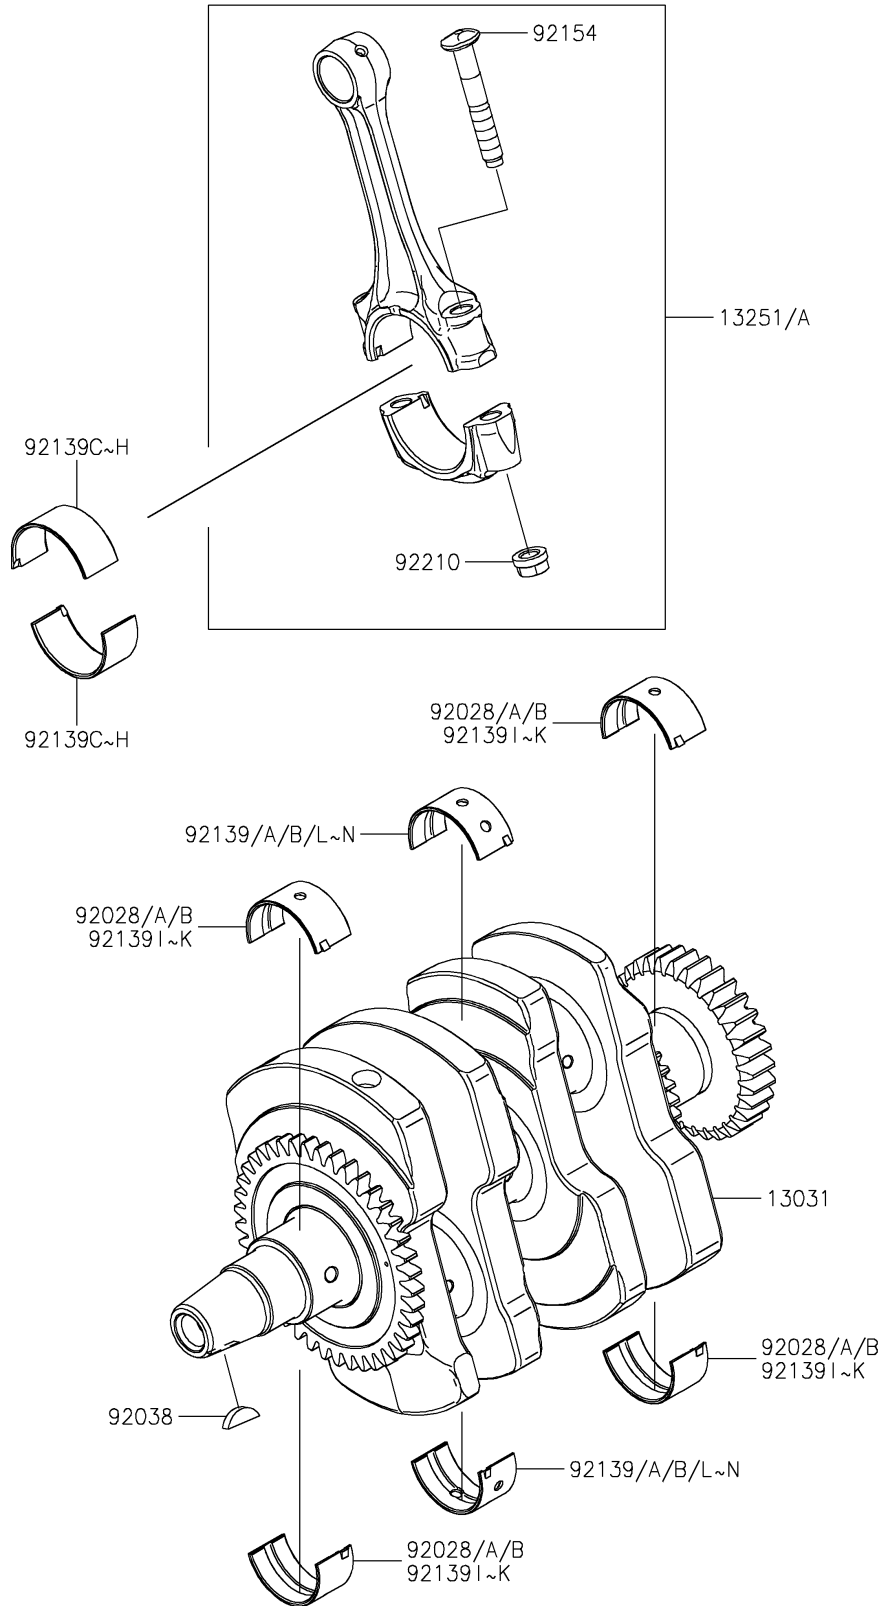

2021 Z400

PARTS DIAGRAM

Crankshaft

E1321

2021 Z400

PARTS LIST

Crankshaft

Kawasaki

Let the Good Times Roll®

ITEM NAME	PART NUMBER	QUANTITY
CRANKSHAFT-COMP (Ref # 13031)	13031-0878	1
ROD-ASSY-CONNECTING,HH (Ref # 13251)	13251-0727-HH	2
BUSHING,CRANK,#1,BLUE (Ref # 92028)	92028-1866	AR
BUSHING,CRANK,#1,BLACK (Ref # 92028A)	92028-1867	4
BUSHING,CRANK,#1,BROWN (Ref # 92028B)	92028-1868	AR
KEY,WOODRUFF (Ref # 92038)	92038-001	1
BUSHING,CRANK #2,BLUE (Ref # 92139)	92139-0880	AR
BUSHING,CRANK #2,BLACK (Ref # 92139A)	92139-0881	2
BUSHING,CRANK #2,BROWN (Ref # 92139B)	92139-0882	AR
BUSHING,CONNECTING ROD,BLUE (Ref # 92139C)	92139-0886	AR
BUSHING,CONNECTING ROD,BLACK (Ref # 92139D)	92139-0887	4
BUSHING,CONNECTING ROD,BROWN (Ref # 92139E)	92139-0888	AR
BOLT,7MM (Ref # 92154)	92154-7075	4
NUT,CONNECTING ROD,7MM (Ref # 92210)	92210-0384	4