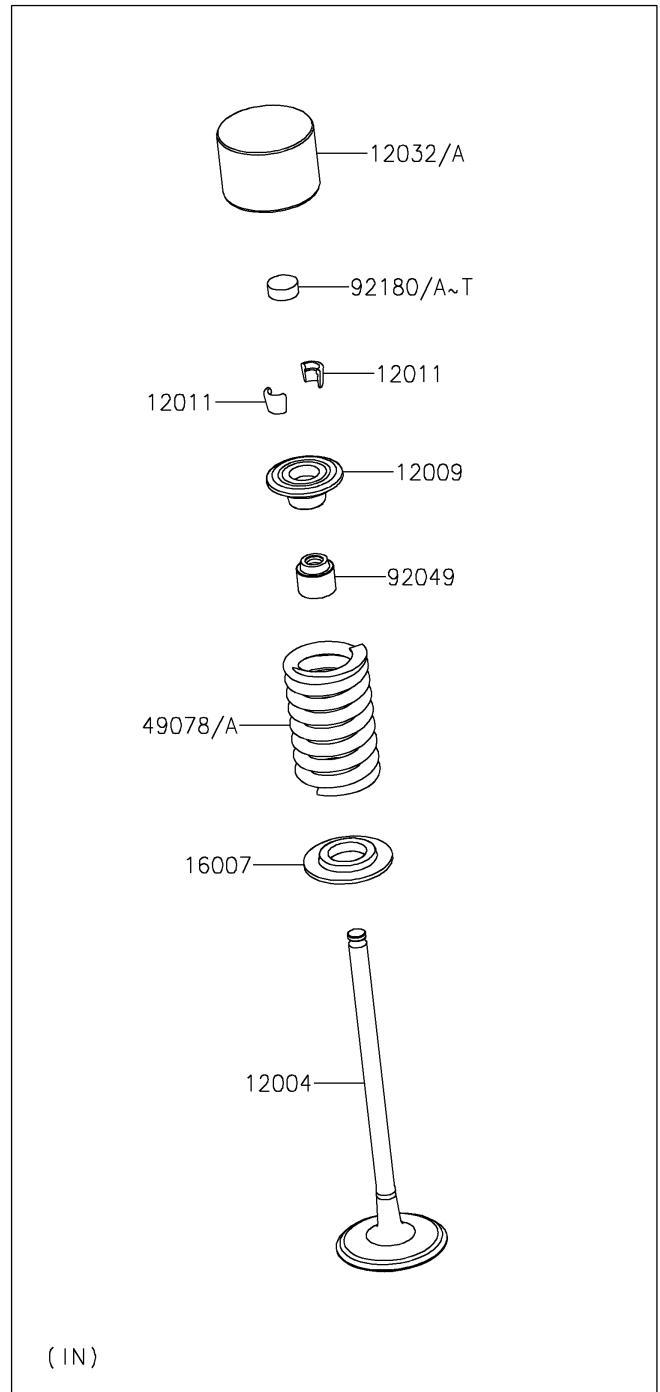

2022 Z400 ABS

PARTS DIAGRAM

Valve(s)

E1210

2022 Z400 ABS

PARTS LIST

Valve(s)

ITEM NAME

PART NUMBER

QUANTITY
