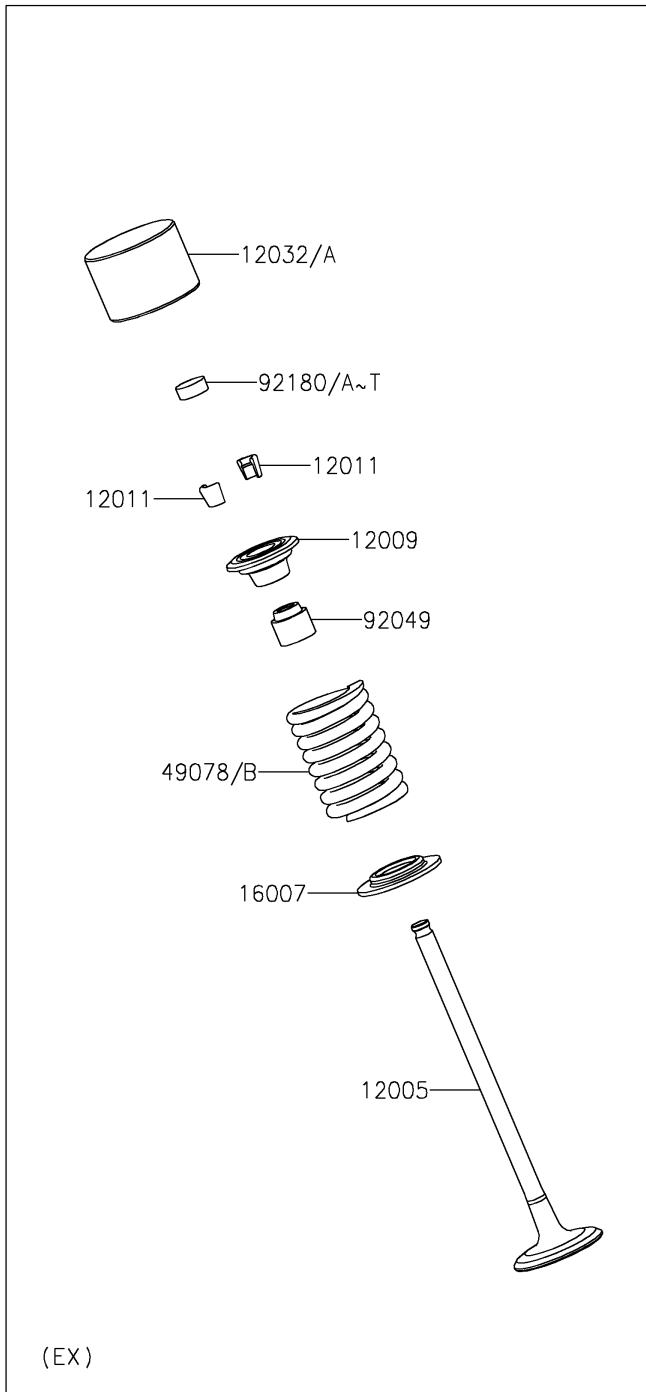

2022 Z400 ABS

PARTS DIAGRAM

Valve(s)

E1210

2022 Z400 ABS

PARTS LIST

Valve(s)

ITEM NAME

PART NUMBER

QUANTITY
