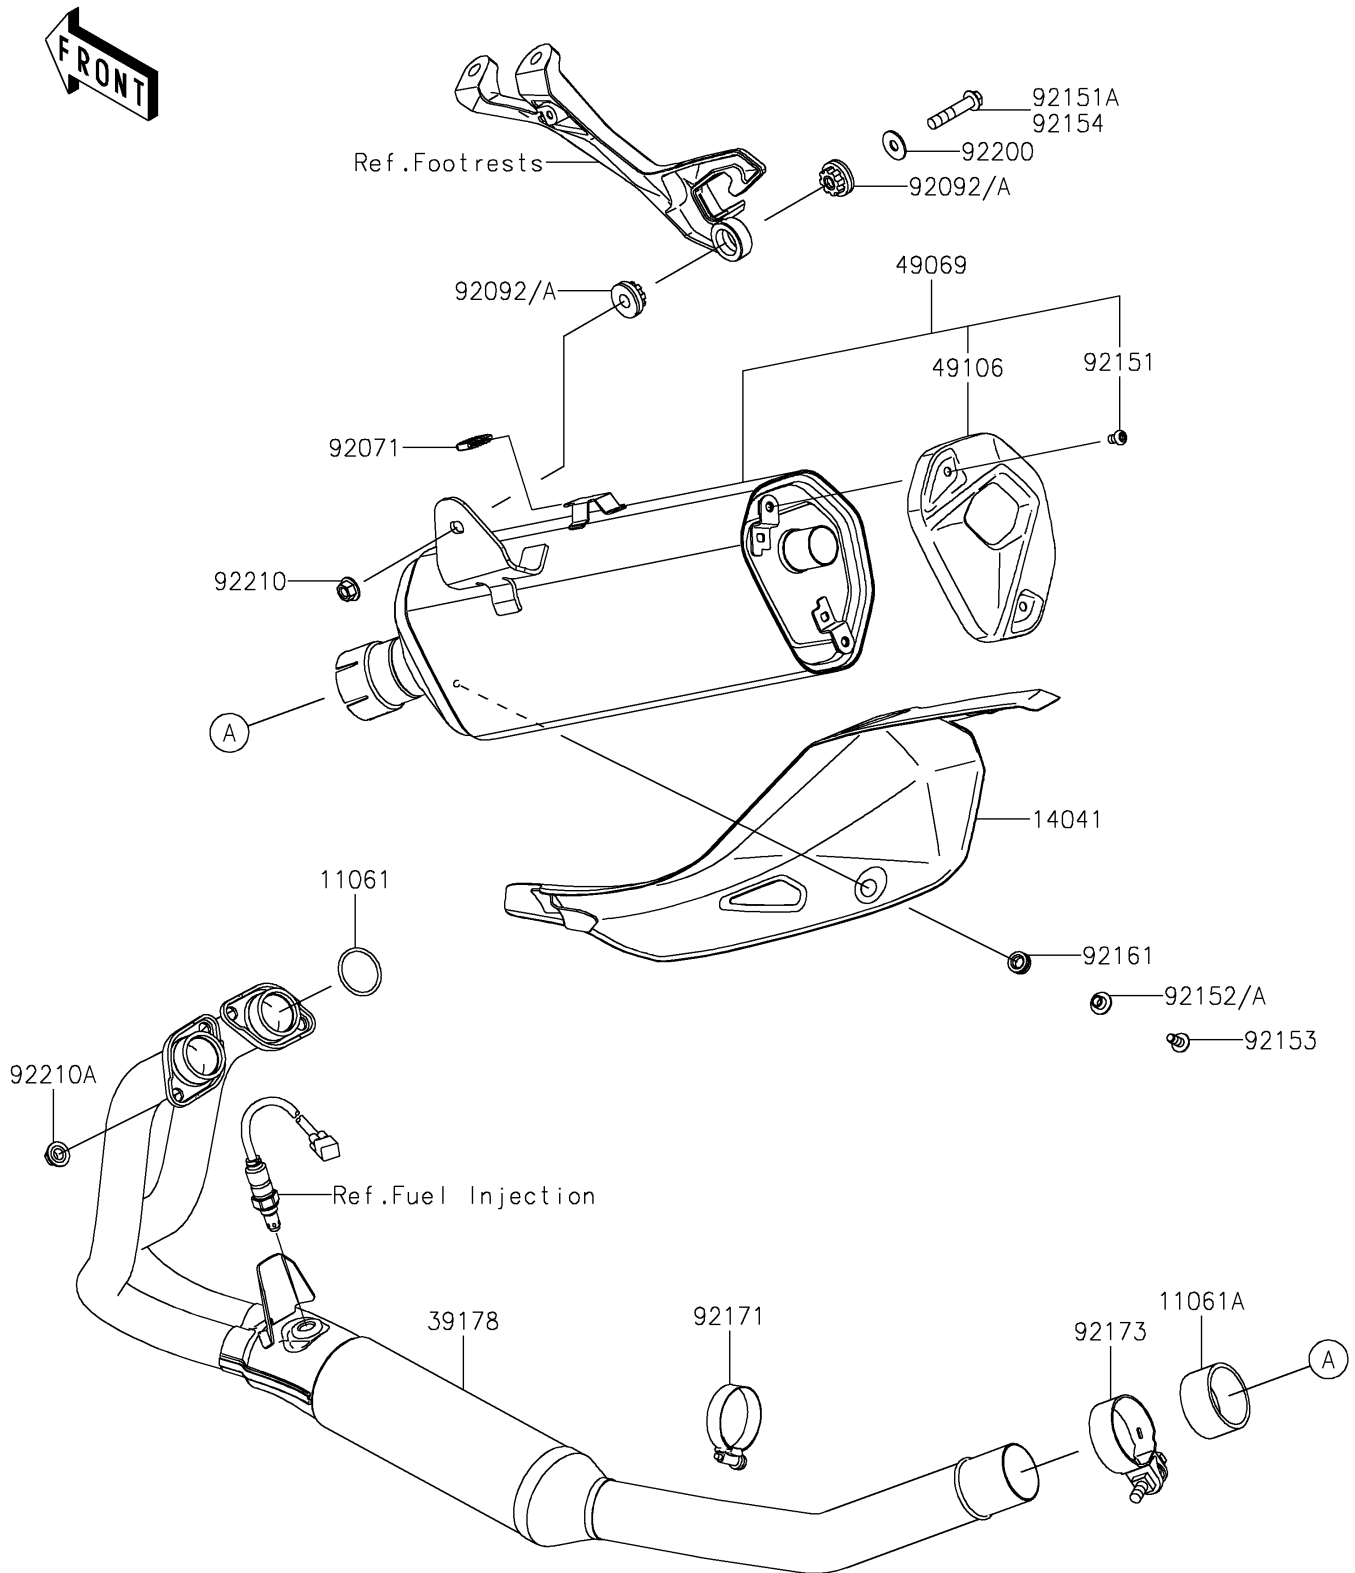

2023 Z400

PARTS DIAGRAM

Muffler(s)

E1140

2023 Z400

PARTS LIST

Muffler(s)

Kawasaki

Let the Good Times Roll®

ITEM NAME	PART NUMBER	QUANTITY
GASKET,EXHAUST PIPE (Ref # 11061)	11061-1249	2
GASKET,EXHAUST PIPE CONNECTING (Ref # 11061A)	11061-1266	1
COVER-COMP,MUFFLER (Ref # 14041)	14041-0630	1
MANIFOLD-COMP-EXHAUST (Ref # 39178)	39178-0348	1
MUFFLER-ASSY (Ref # 49069)	49069-0846	1
COVER-MUFFLER,END (Ref # 49106)	49106-0827	1
GROMMET (Ref # 92071)	92071-0786	1
BUSHING-RUBBER (Ref # 92092A)	92092-0044	2
BOLT,SOCKET,6X10 (Ref # 92151)	92151-1449	2
COLLAR,6.3X8.3X16 (Ref # 92152A)	92152-2850	1
BOLT,SOCKET,6X16 (Ref # 92153)	92153-0817	1
BOLT,FLANGED,8X40 (Ref # 92154)	92154-4399	1
DAMPER (Ref # 92161)	92161-2152	1
CLAMP (Ref # 92171)	92171-0058	1
CLAMP (Ref # 92173)	92173-1931	1
WASHER,8.0X22.0X1.5 (Ref # 92200)	92200-0174	1
NUT,8MM (Ref # 92210)	92210-0121	1
NUT,8MM (Ref # 92210A)	92210-1114	4