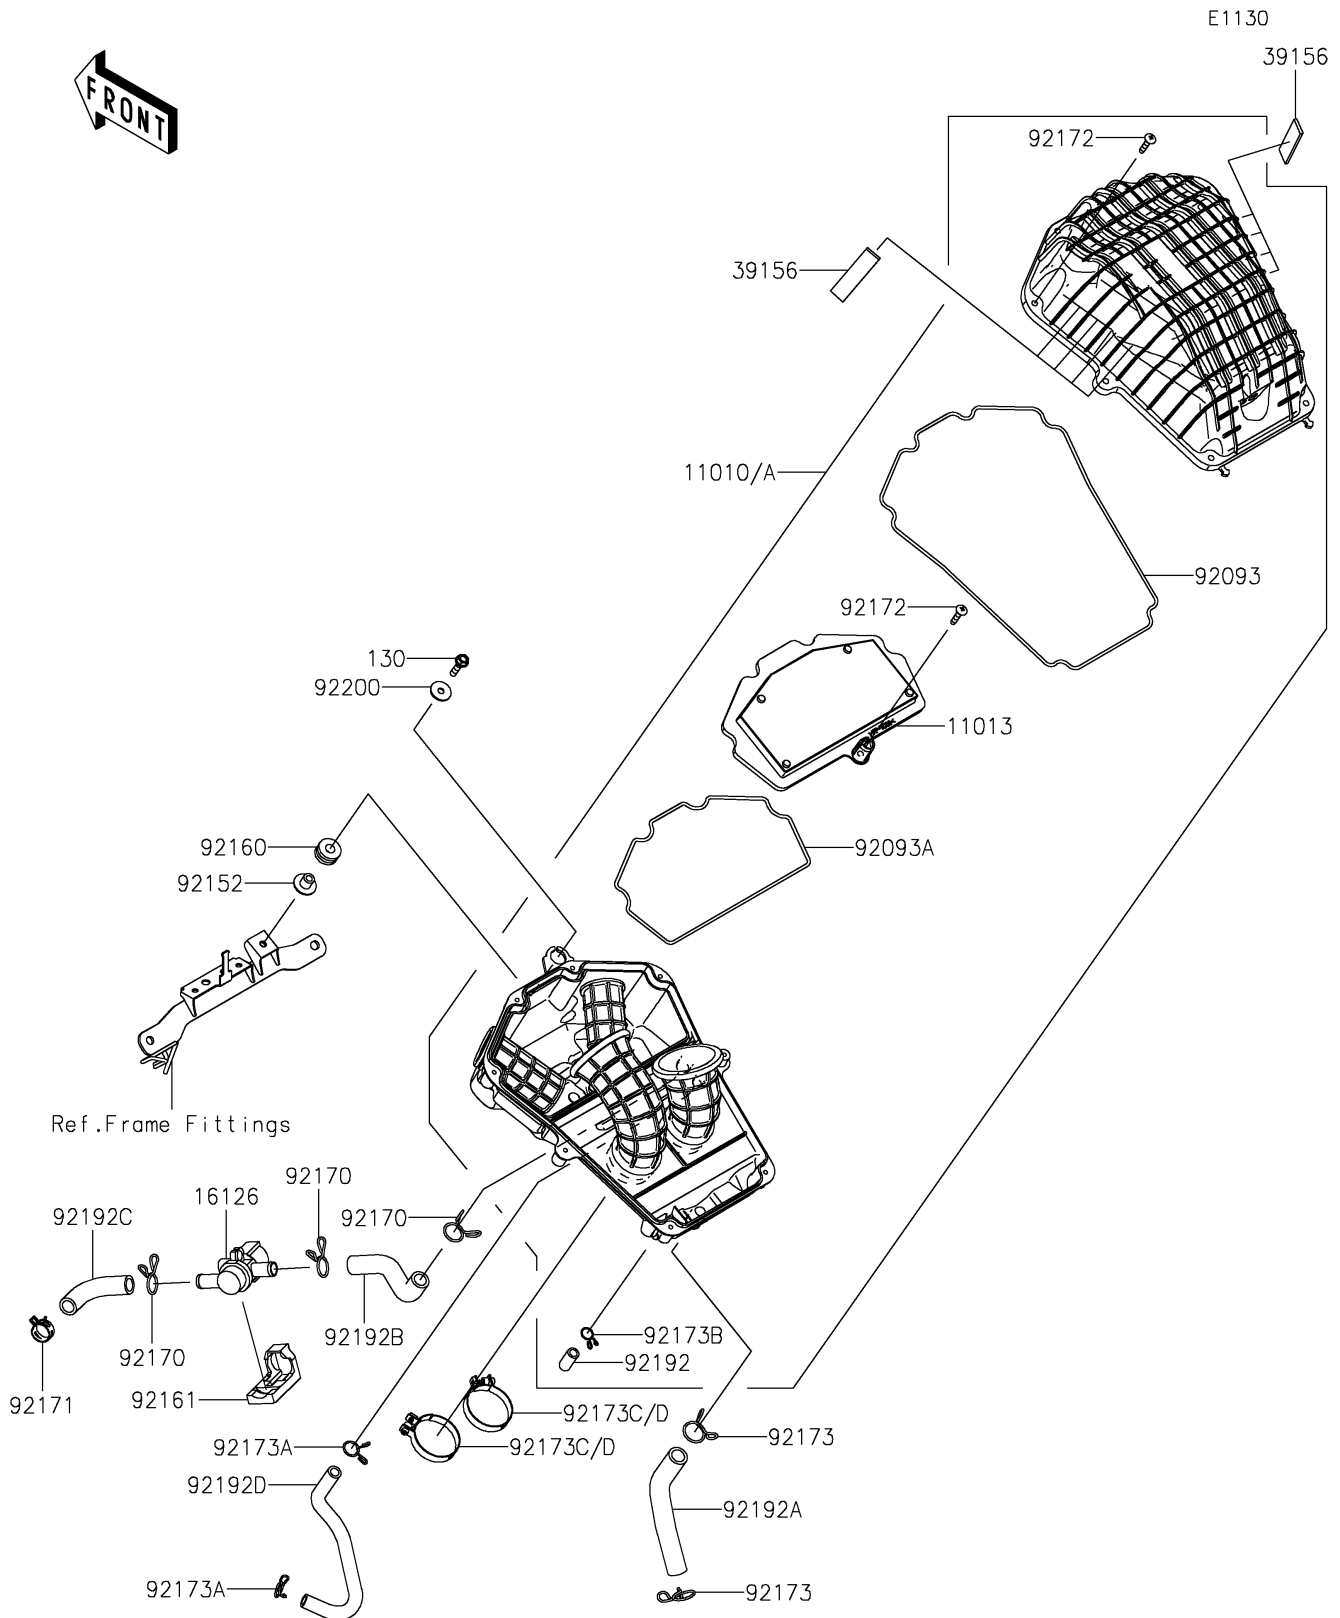

2023 Z400

PARTS DIAGRAM

Air Cleaner

2023 Z400

PARTS LIST

Air Cleaner

ITEM NAME	PART NUMBER	QUANTITY
FILTER-ASSY-AIR (Ref # 11010)	11010-0867	1
ELEMENT-AIR FILTER (Ref # 11013)	11013-0767	1
VALVE,AIR CUT (Ref # 16126)	16126-0744	1
PAD,75X17X3 (Ref # 39156)	39156-2466	8
SEAL,CASE (Ref # 92093)	92093-0706	1
SEAL,ELEMENT (Ref # 92093A)	92093-0707	1
COLLAR,6.5X10.5X13.1 (Ref # 92152)	92152-0547	1
DAMPER (Ref # 92160)	92160-1162	1
DAMPER (Ref # 92161)	92161-1933	1
CLAMP (Ref # 92170)	92170-1017	3
CLAMP,18.8MM (Ref # 92171)	92171-2056	1
SCREW,5X25 (Ref # 92172)	92172-0891	9
CLAMP,20MM (Ref # 92173)	92173-0190	2
CLAMP,14MM (Ref # 92173A)	92173-0192	2
CLAMP (Ref # 92173B)	92173-1714	1
CLAMP (Ref # 92173C)	92173-1749	2
TUBE,DRAIN CLEAN (Ref # 92192)	92192-1744	1
TUBE,BREATHER (Ref # 92192A)	92192-1810	1
TUBE,AIR CUT VALVE-AIR CLEANER (Ref # 92192B)	92192-1811	1
TUBE,AIR CUT VALVE-HEAD CAP (Ref # 92192C)	92192-1812	1
TUBE,ISC-AIR CLEANER (Ref # 92192D)	92192-1813	1
WASHER,6.5X22X1.6 (Ref # 92200)	92200-1087	1
BOLT-FLANGED,6X25 (Ref # 130)	130BB0625	1