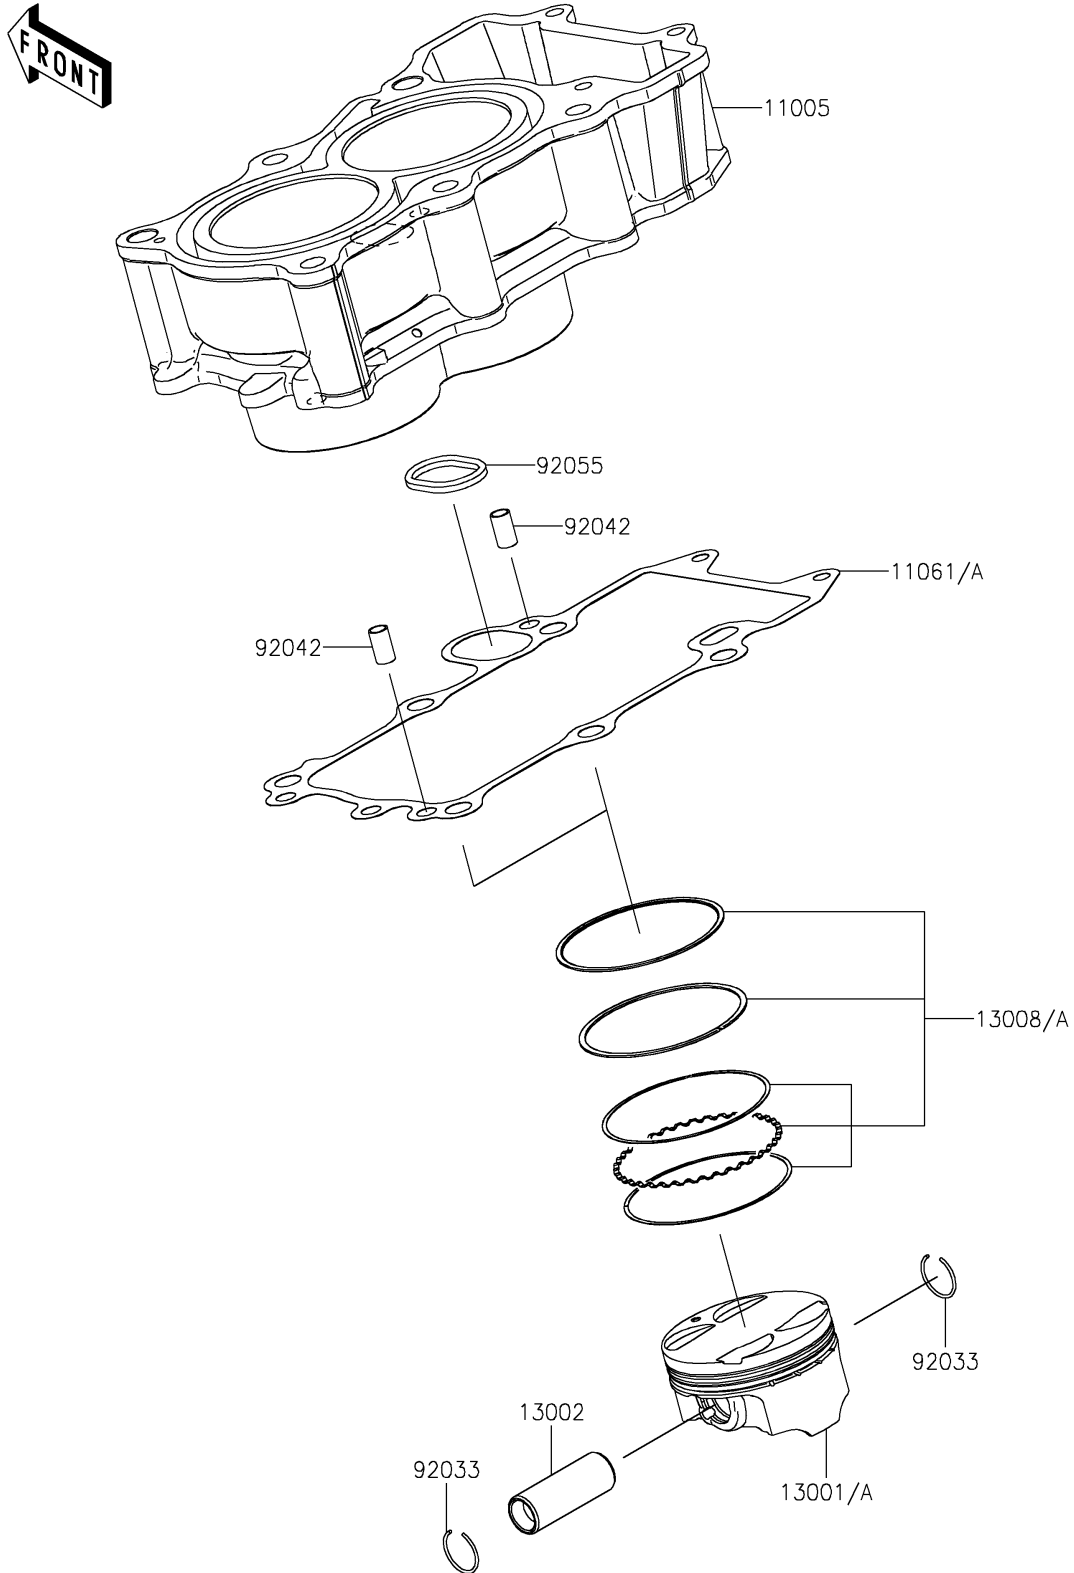

2023 Z400

PARTS DIAGRAM

Cylinder/Piston(s)

E1120

2023 Z400

PARTS LIST

Cylinder/Piston(s)

| ITEM NAME | PART NUMBER | QUANTITY |
|------------------------------------|-------------|----------|
| CYLINDER-ENGINE (Ref # 11005) | 11005-0744 | 1 |
| GASKET,CYLINDER BASE (Ref # 11061) | 11061-1247 | 1 |
| PISTON-ENGINE (Ref # 13001A) | 13001-0834 | 2 |
| PIN-PISTON (Ref # 13002) | 13002-0050 | 2 |
| RING-SET-PISTON (Ref # 13008A) | 13008-0599 | 2 |
| RING-SNAP (Ref # 92033) | 92033-1054 | 4 |
| PIN,DOWEL,6.3X8X14 (Ref # 92042) | 92042-007 | 2 |
| RING-O (Ref # 92055) | 92055-0888 | 1 |