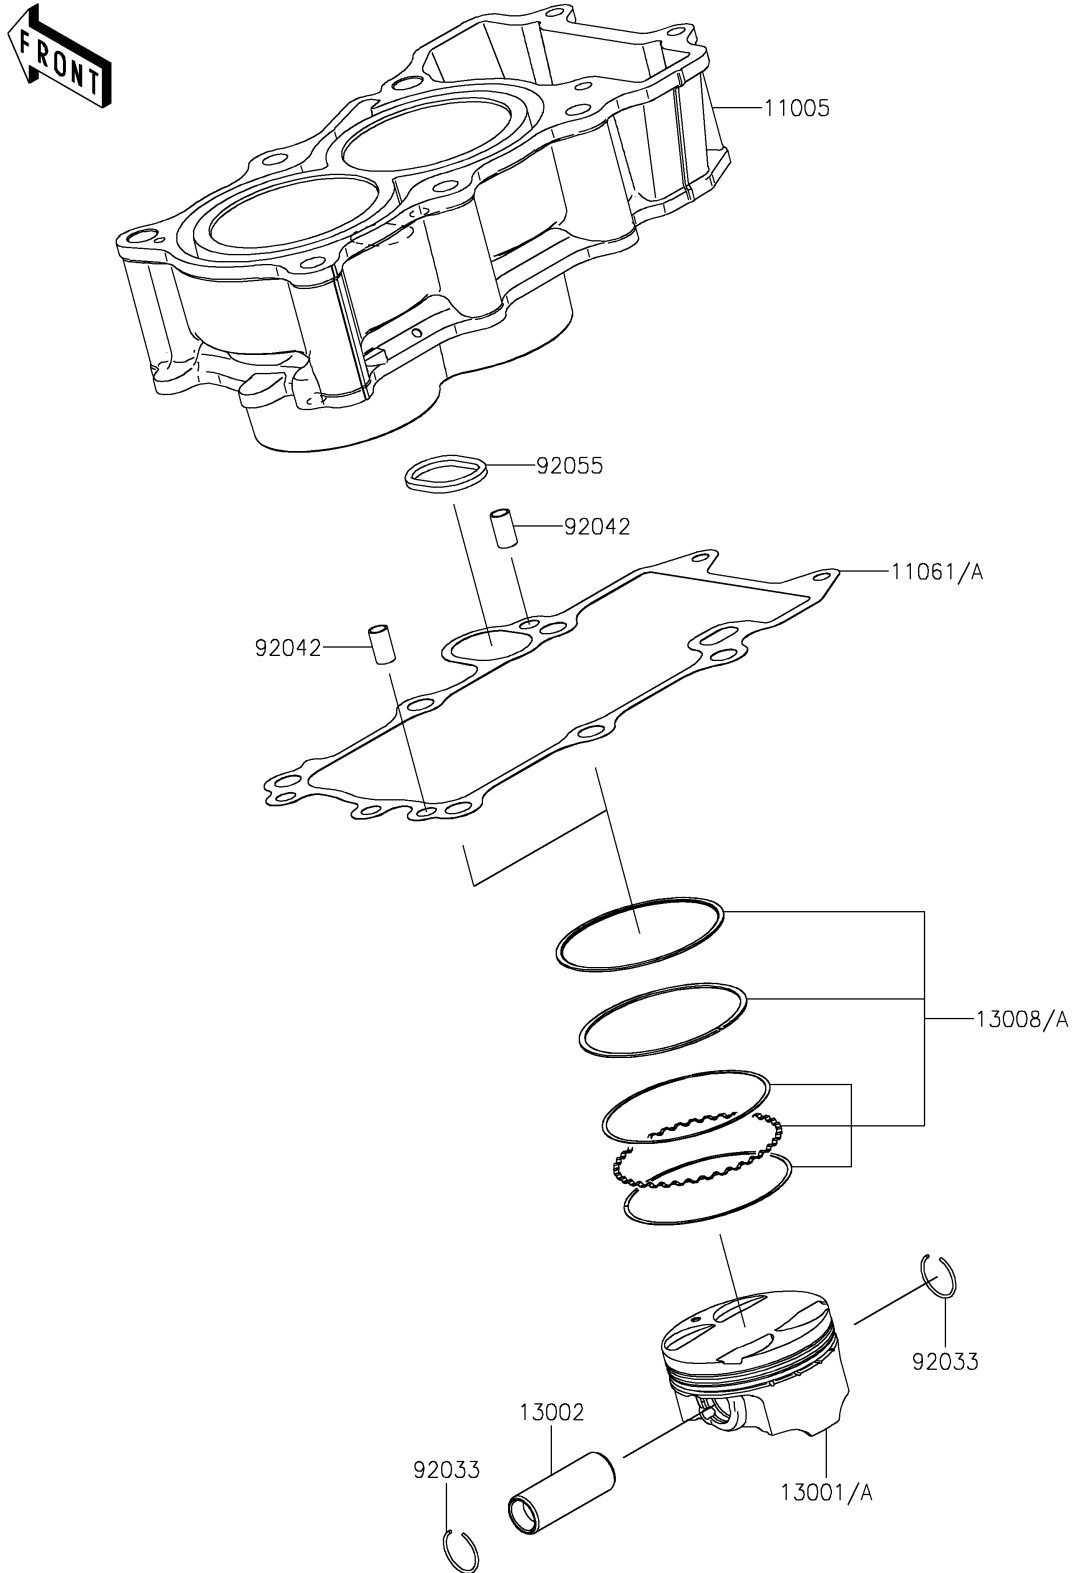

2021 Z400

PARTS DIAGRAM

Cylinder/Piston(s)

E1120

2021 Z400

PARTS LIST

Cylinder/Piston(s)

ITEM NAME	PART NUMBER	QUANTITY
CYLINDER-ENGINE (Ref # 11005)	11005-0744	1
GASKET,CYLINDER BASE (Ref # 11061)	11061-1247	1
PISTON-ENGINE (Ref # 13001)	13001-0790	2
PIN-PISTON (Ref # 13002)	13002-0050	2
RING-SET-PISTON (Ref # 13008)	13008-0576	2
RING-SNAP (Ref # 92033)	92033-1054	4
PIN,DOWEL,6.3X8X14 (Ref # 92042)	92042-007	2
RING-O (Ref # 92055)	92055-0888	1