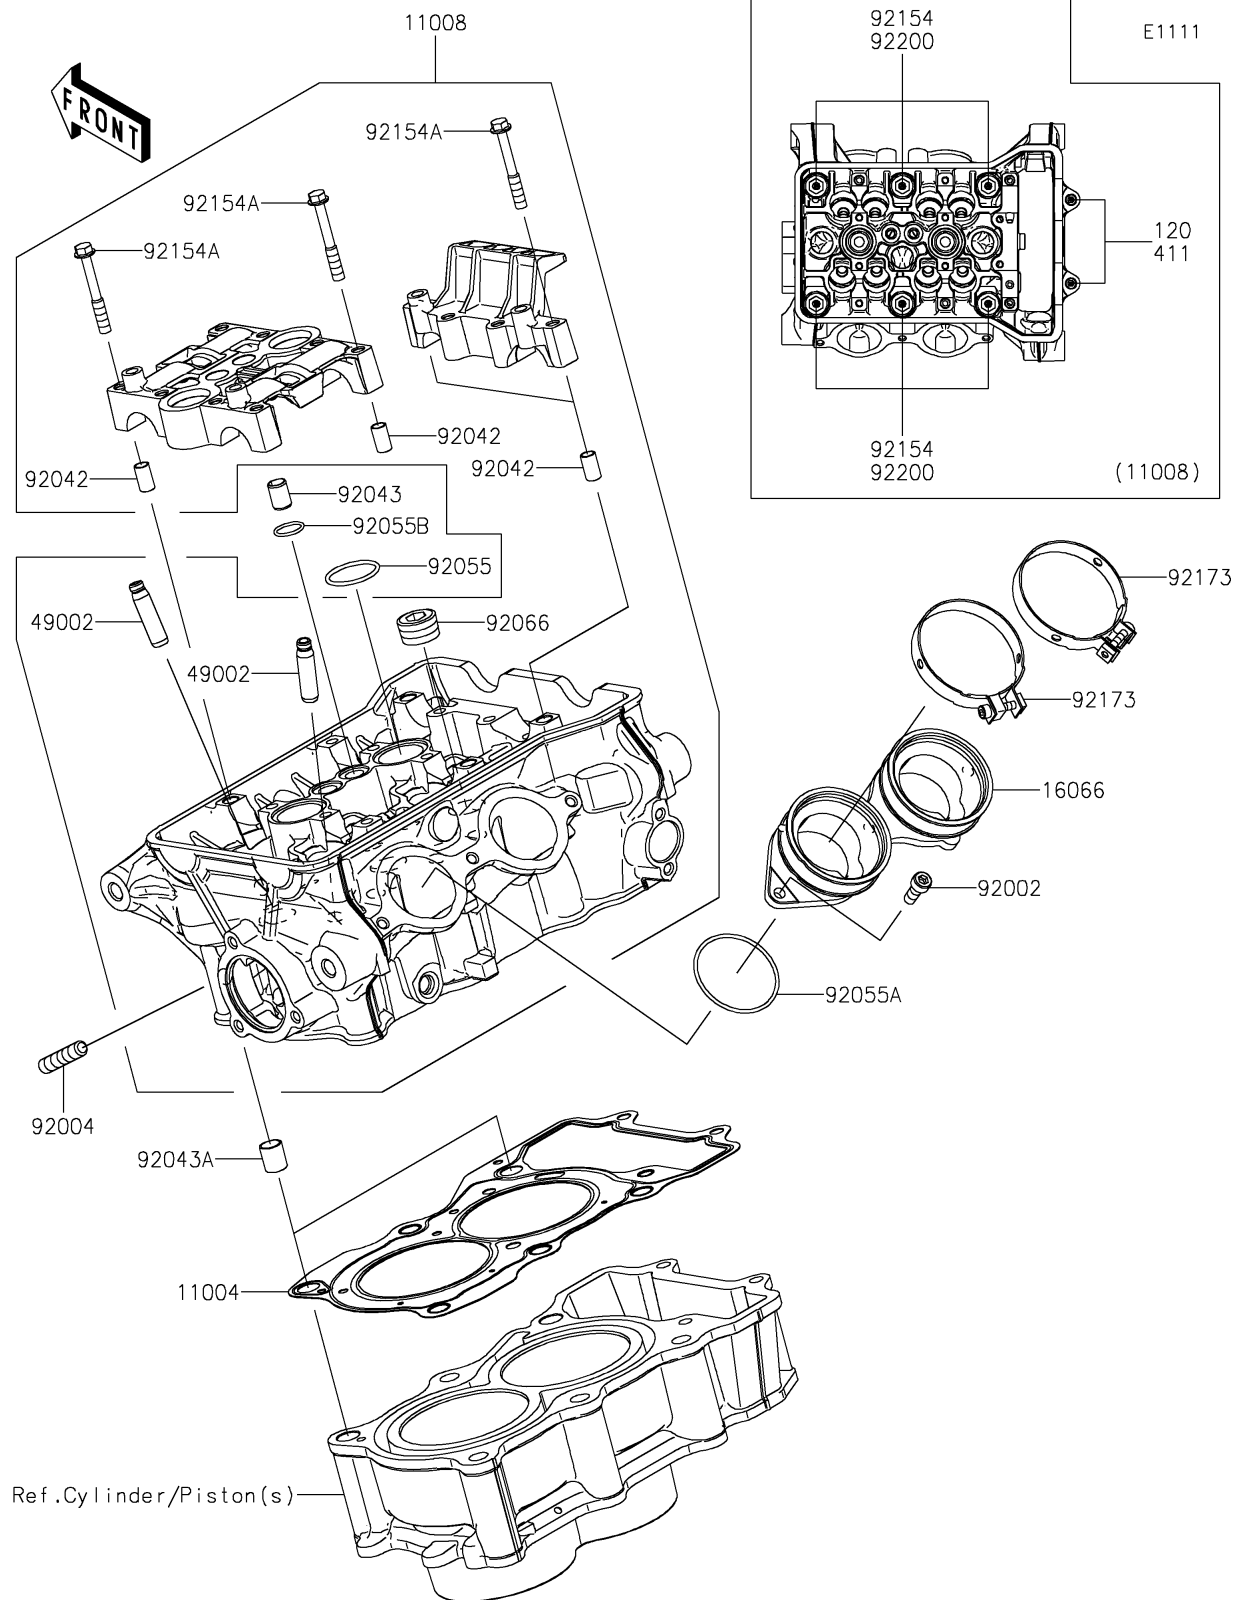

## PARTS DIAGRAM

### Cylinder Head

## PARTS LIST

### Cylinder Head

ITEM NAME	PART NUMBER	QUANTITY
GASKET-HEAD (Ref # 11004)	11004-0805	1
HEAD-COMP-CYLINDER (Ref # 11008)	11008-0967	1
HOLDER-THROTTLE BODY (Ref # 16066)	16066-0007	1
GUIDE-VALVE (Ref # 49002)	49002-0009	8
BOLT,6X16 (Ref # 92002)	92002-1143	3
STUD,8X25 (Ref # 92004)	92004-0731	4
PIN,DOWEL,6.3X8X14 (Ref # 92042)	92042-007	4
PIN,8.2X10X14 (Ref # 92043)	92043-1264	2
PIN,10.1X12X14 (Ref # 92043A)	92043-4009	2
RING-O,25.5X2 (Ref # 92055)	92055-0074	2
RING-O,44.5X1.9 (Ref # 92055A)	92055-0890	2
RING-O,13.5X1.5 (Ref # 92055B)	92055-0944	2
PLUG,PT1/2X12.5 (Ref # 92066)	92066-0002	3
BOLT,FLANGED,9X138 (Ref # 92154)	92154-2732	6
BOLT,FLANGED,6X45 (Ref # 92154A)	92154-3737	12
CLAMP,58MM (Ref # 92173)	92173-0927	2
WASHER,10.5X19X2.3 (Ref # 92200)	92200-0363	6
BOLT-SOCKET,6X90 (Ref # 120)	120CC0690	2
WASHER-PLAIN,6MM (Ref # 411)	411AA0600	2