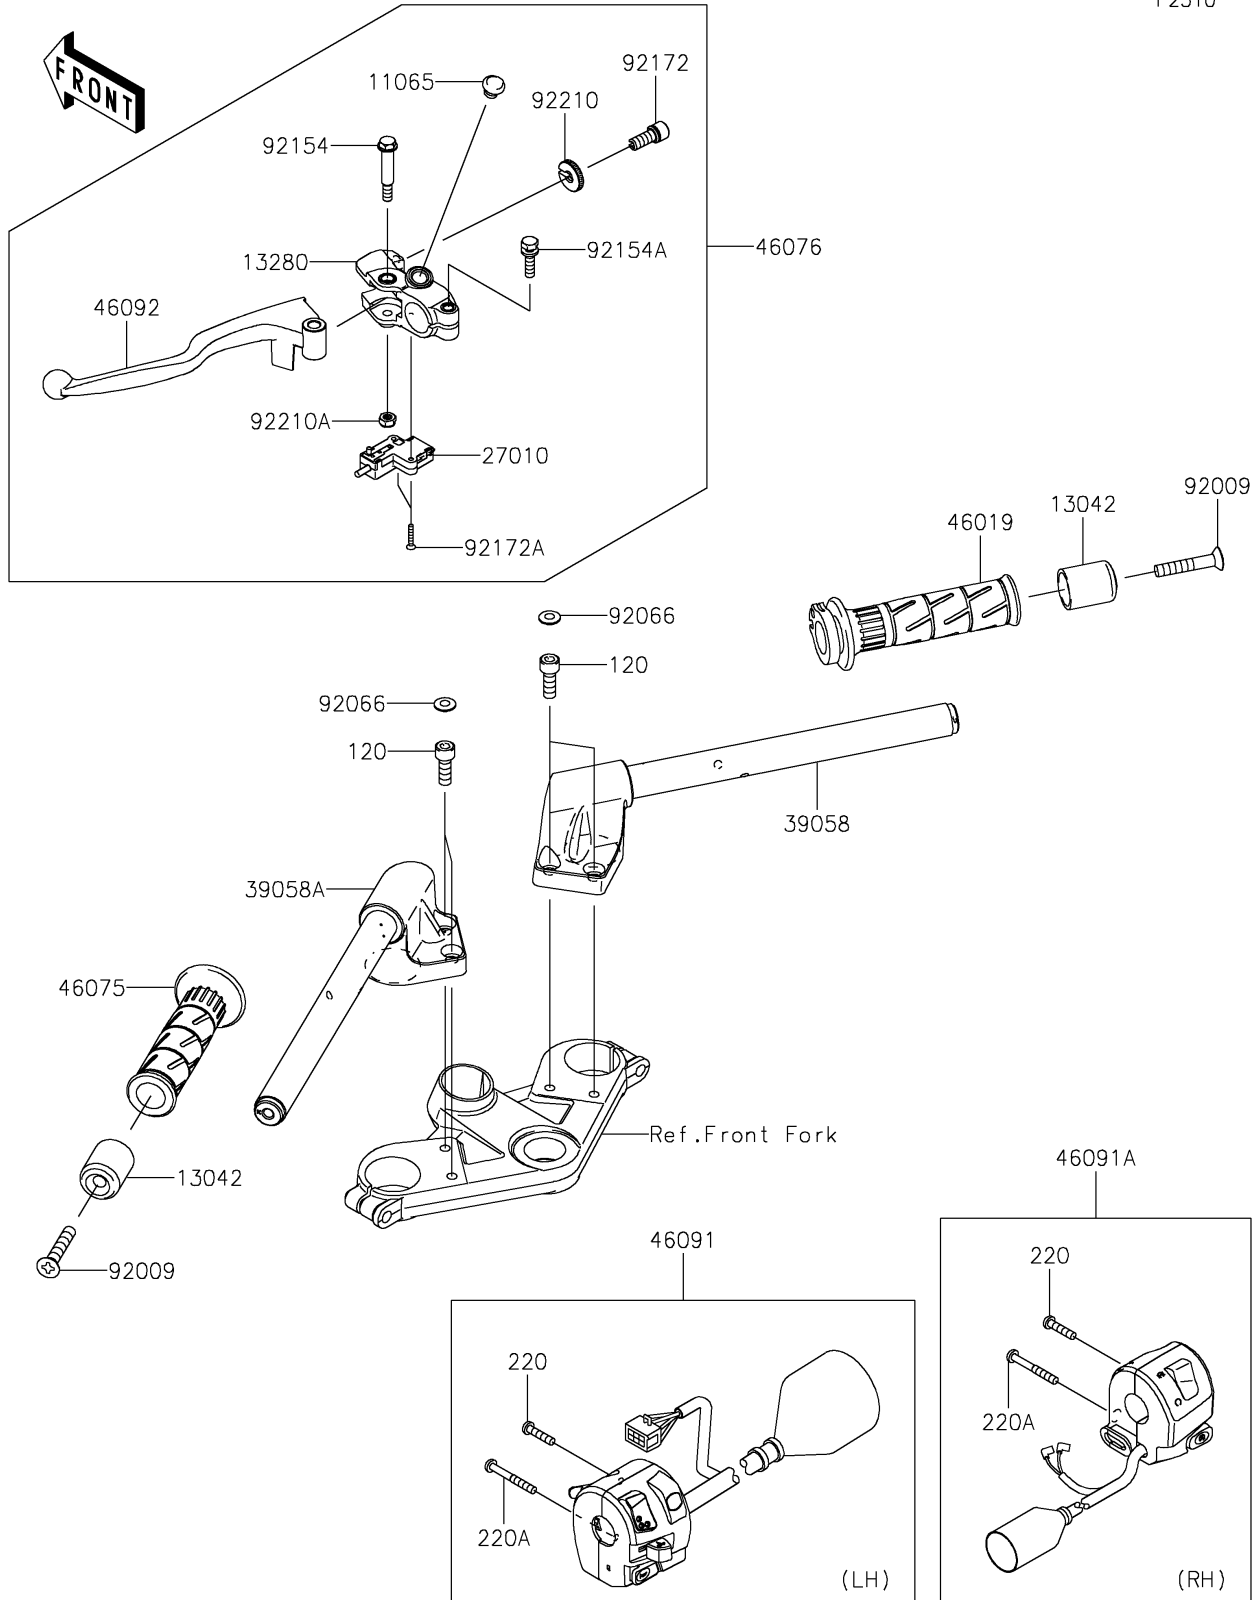

2026 Ninja 300 ABS

PARTS DIAGRAM

Handlebar

F2310

2026 Ninja 300 ABS

PARTS LIST

Handlebar

ITEM NAME

PART NUMBER

QUANTITY
