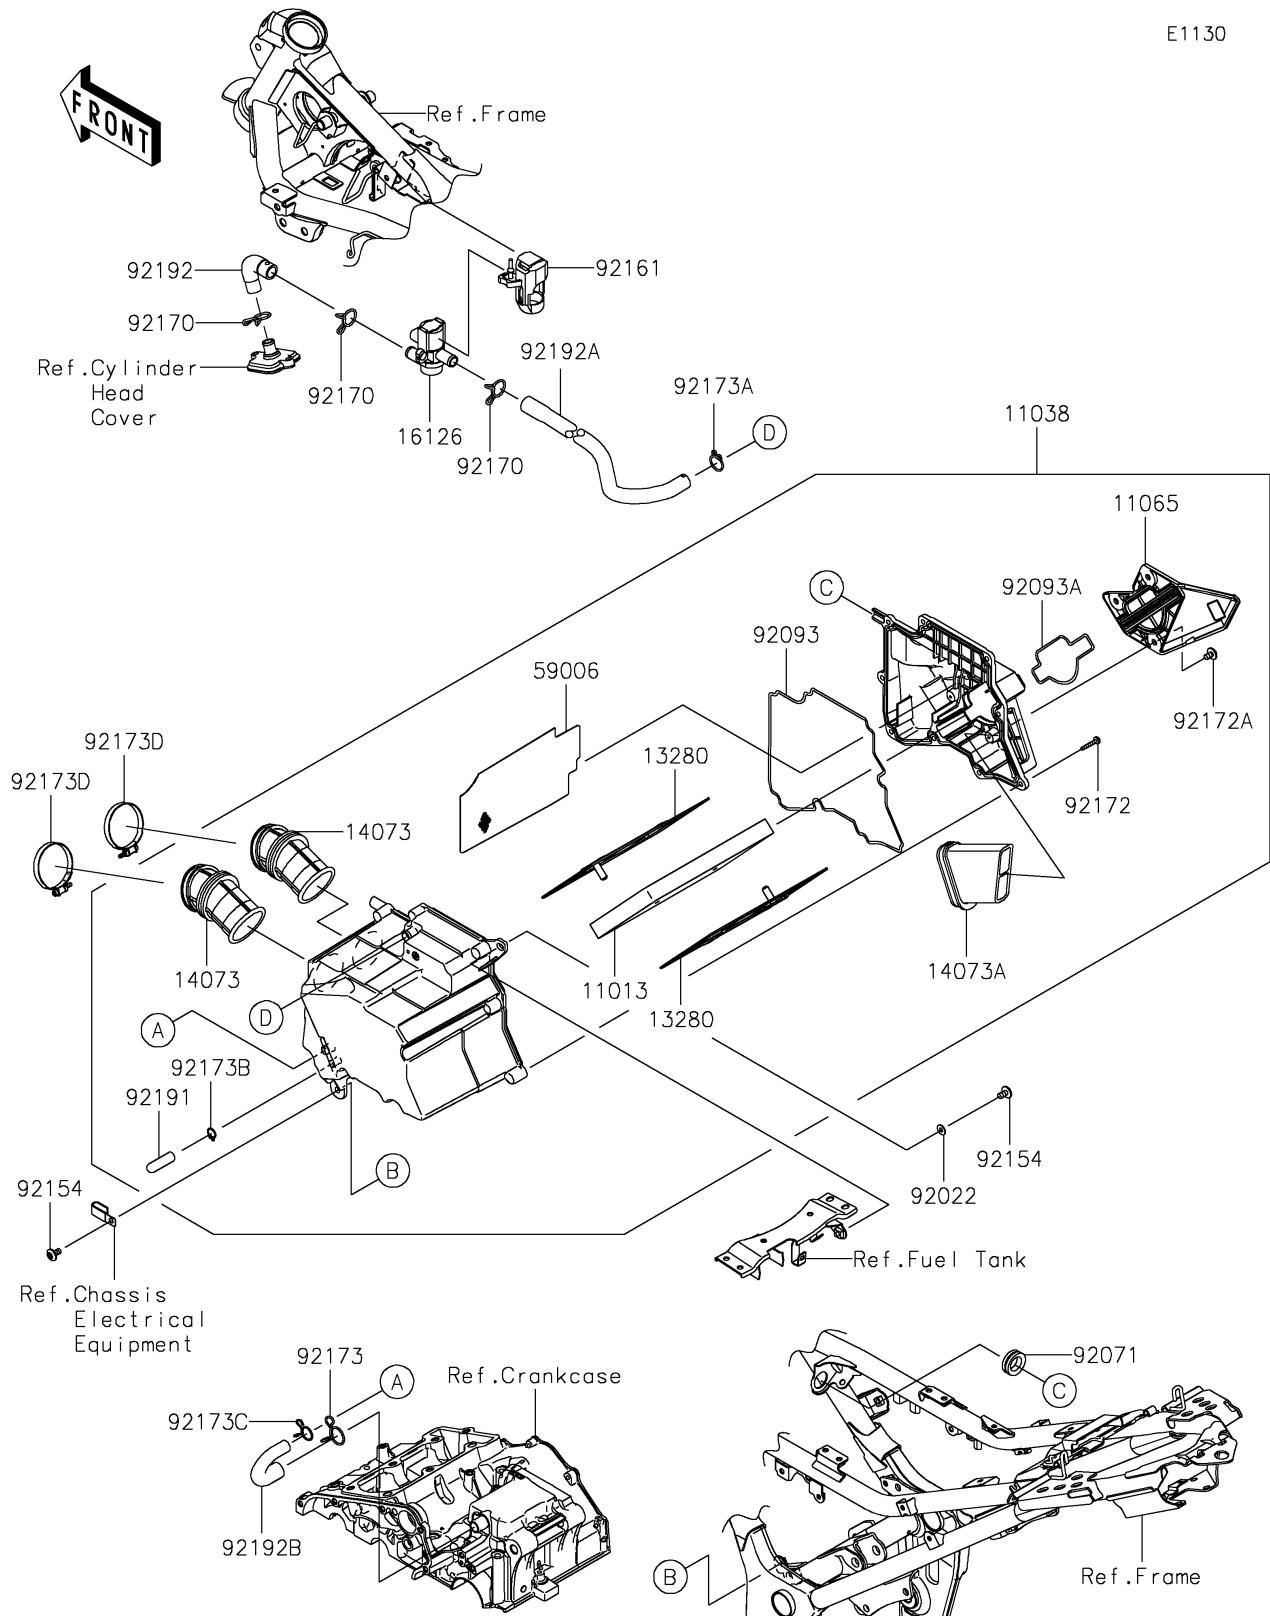

2026 Ninja 300 ABS

PARTS DIAGRAM

Air Cleaner

E1130

2026 Ninja 300 ABS

PARTS LIST

Air Cleaner

ITEM NAME

PART NUMBER

QUANTITY
