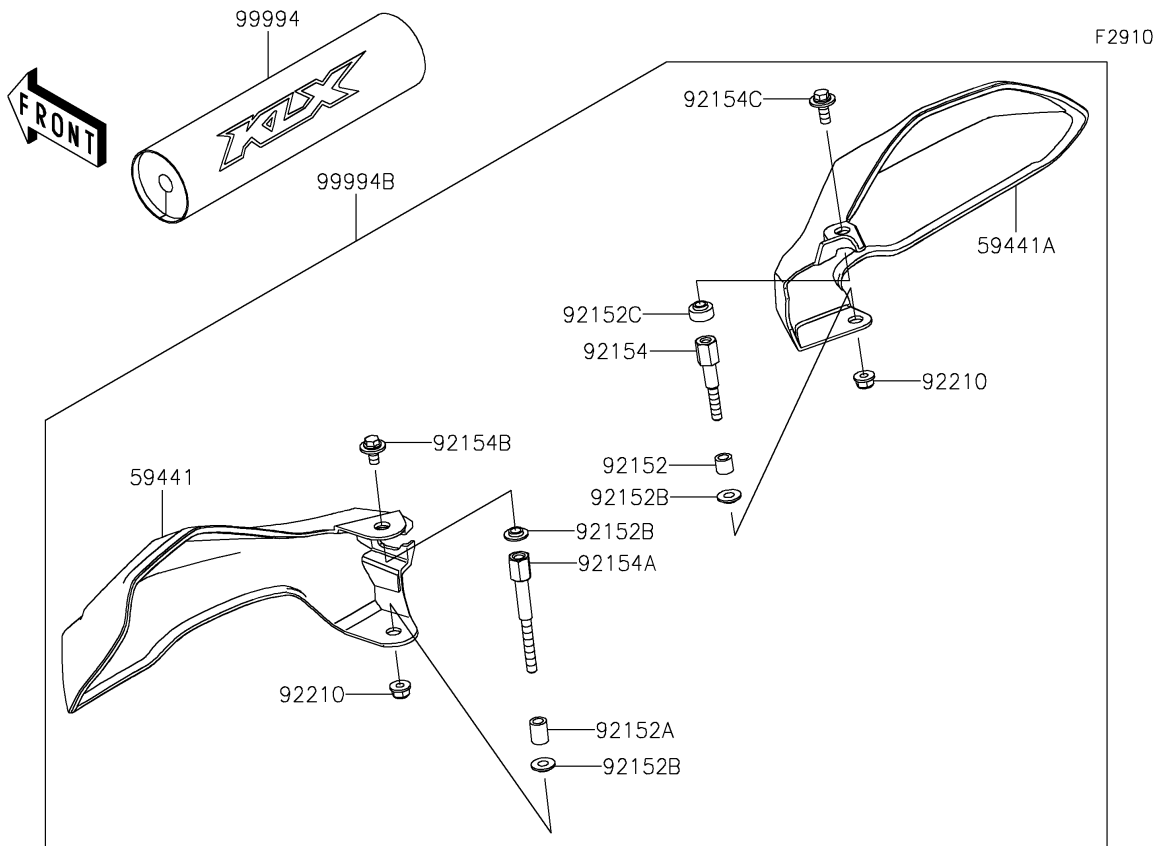

2026 KLX[®] 230 S

PARTS DIAGRAM

Accessory(Handle)

2026 KLX[®] 230 S

PARTS LIST

Accessory(Handle)

Kawasaki

Let the Good Times Roll[®]

ITEM NAME

PART NUMBER

QUANTITY
