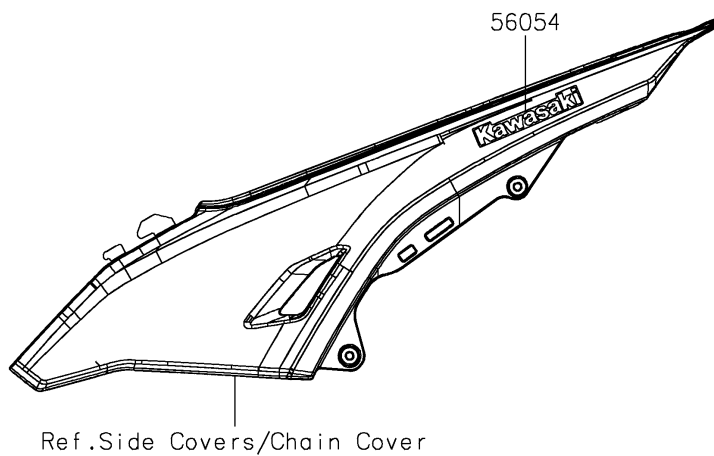

2026 KLX230 S

PARTS DIAGRAM

Decals(White)(DTFNN/DTFNL)

F2861B

2026 KLX230 S

PARTS LIST

Decals(White)(DTFNN/DTFNL)

ITEM NAME

PART NUMBER

QUANTITY
