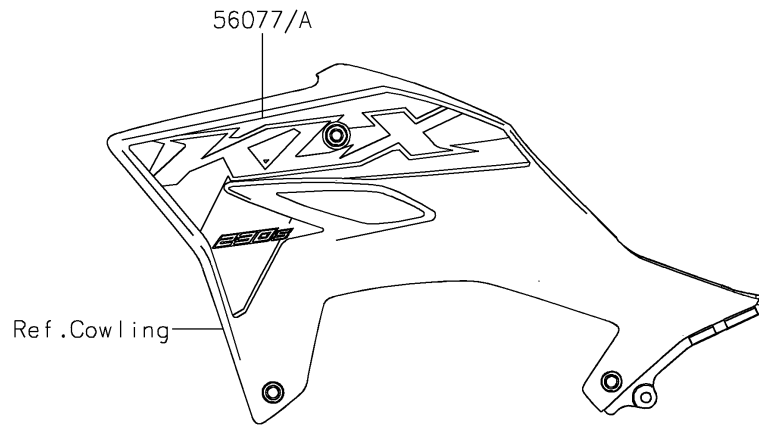

2026 KLX230 S

PARTS DIAGRAM

Decals(White)(DTFNN/DTFNL)

F2861B

2026 KLX230 S

PARTS LIST

Decals(White)(DTFNN/DTFNL)

ITEM NAME

PART NUMBER

QUANTITY
