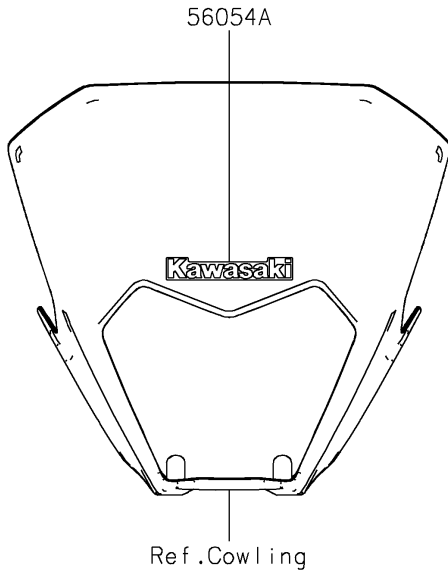

2026 KLX230 S

PARTS DIAGRAM

Decals(White)(DTFNN/DTFNL)

F2861B

2026 KLX230 S

PARTS LIST

Decals(White)(DTFNN/DTFNL)

ITEM NAME

PART NUMBER

QUANTITY
