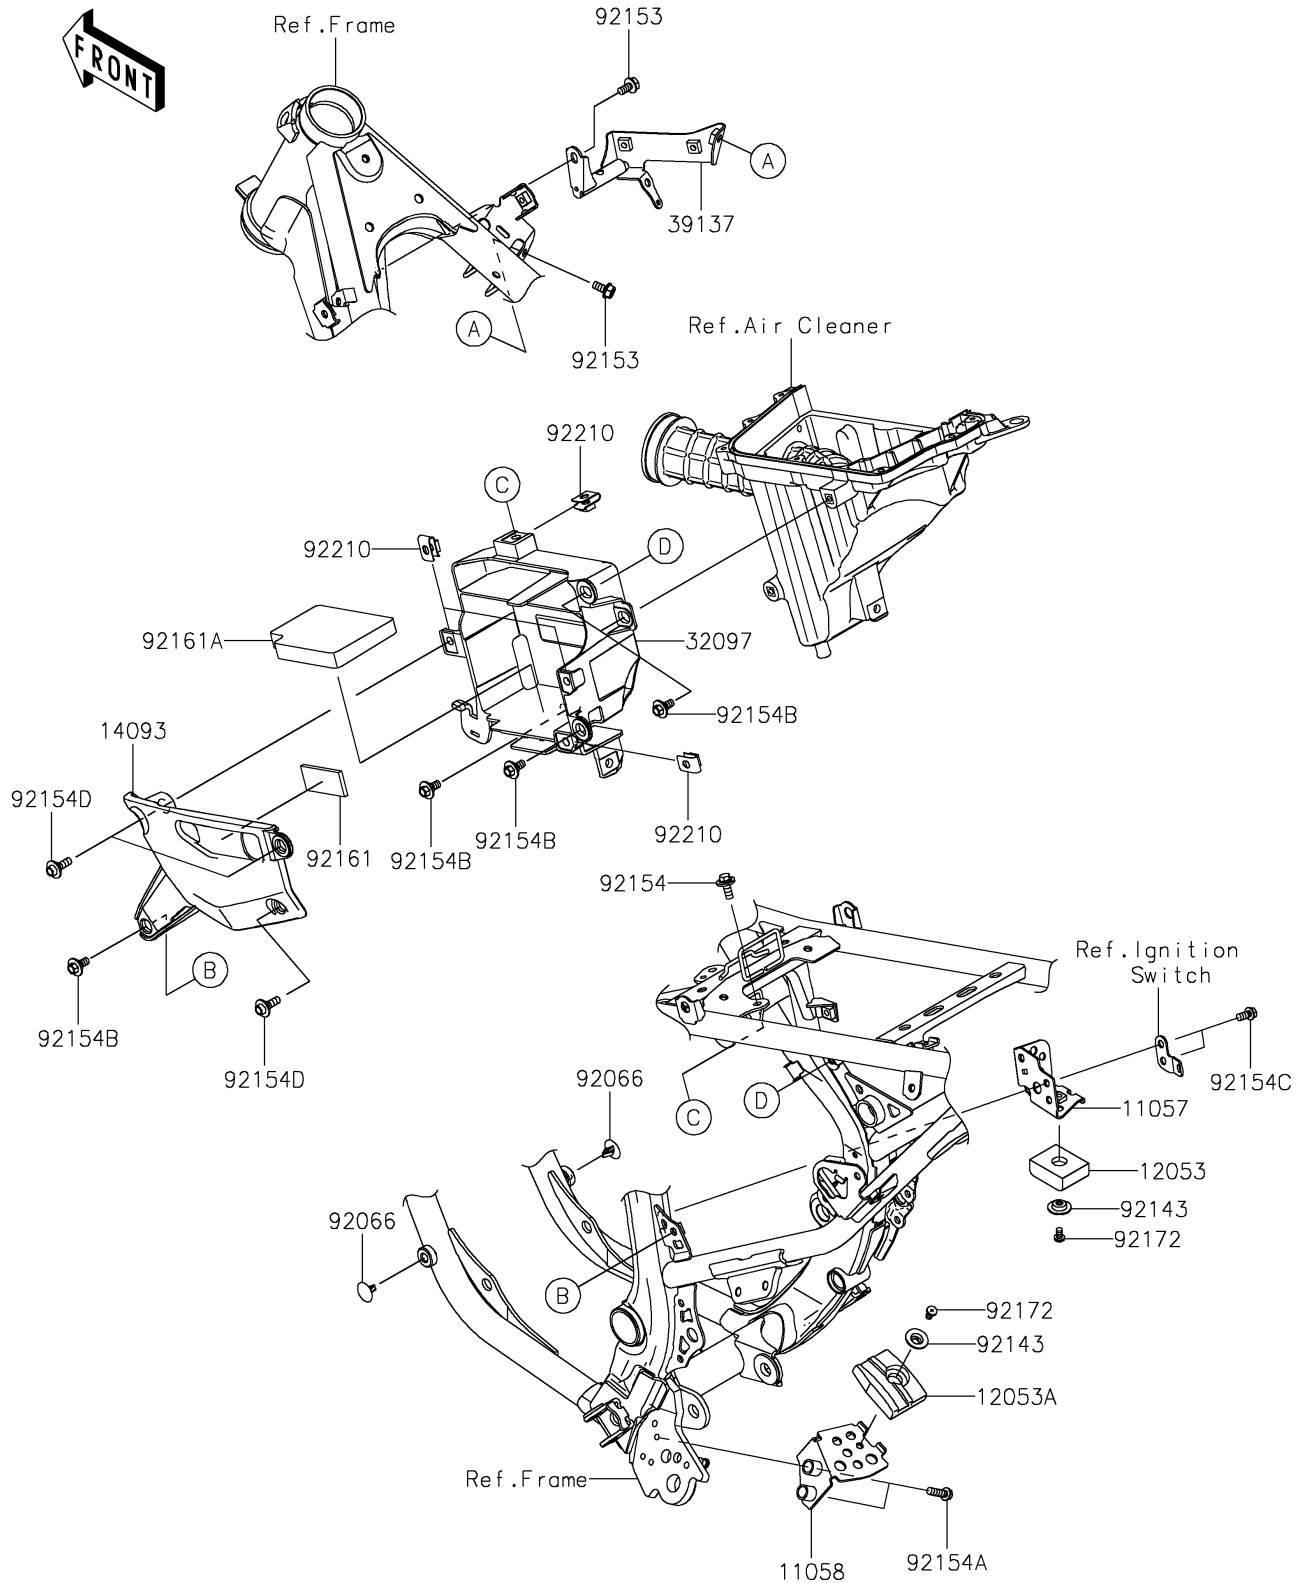

2025 KLX[®]230 S

PARTS DIAGRAM

Frame Fittings

F2131

2025 KLX[®] 230 S

PARTS LIST

Frame Fittings

ITEM NAME	PART NUMBER	QUANTITY
BRACKET,UPP (Ref # 11057)	11057-2067	1
BRACKET,LWR (Ref # 11058)	11058-0854	1
GUIDE-CHAIN,UPP (Ref # 12053)	12053-0270	1
GUIDE-CHAIN,LWR (Ref # 12053A)	12053-0271	1
COVER,BATTERY CASE (Ref # 14093)	14093-1562	1
CASE-BATTERY (Ref # 32097)	32097-0571	1
STAY-COMP,REGULATOR,P.SILVER (Ref # 39137)	39137-0753-458	1
PLUG (Ref # 92066)	92066-0934	2
COLLAR (Ref # 92143)	92143-1676	2
BOLT,FLANGED,6X12 (Ref # 92153)	92153-1283	2
BOLT,FLANGED-SMALL,6X16 (Ref # 92154)	92154-1183	1
BOLT,FLANGED,6X20 (Ref # 92154A)	92154-2757	2
BOLT,FLANGED,6X13 (Ref # 92154B)	92154-4411	5
BOLT,FLANGED,6X12 (Ref # 92154C)	92154-7279	2
BOLT,FLANGED,6X14 (Ref # 92154D)	92154-7286	3
DAMPER,49X23X4 (Ref # 92161)	92161-2536	1
DAMPER,BATTERY CASE (Ref # 92161A)	92161-2581	1
SCREW,5X8 (Ref # 92172)	92172-1540	2
NUT,6MM (Ref # 92210)	92210-0218	4