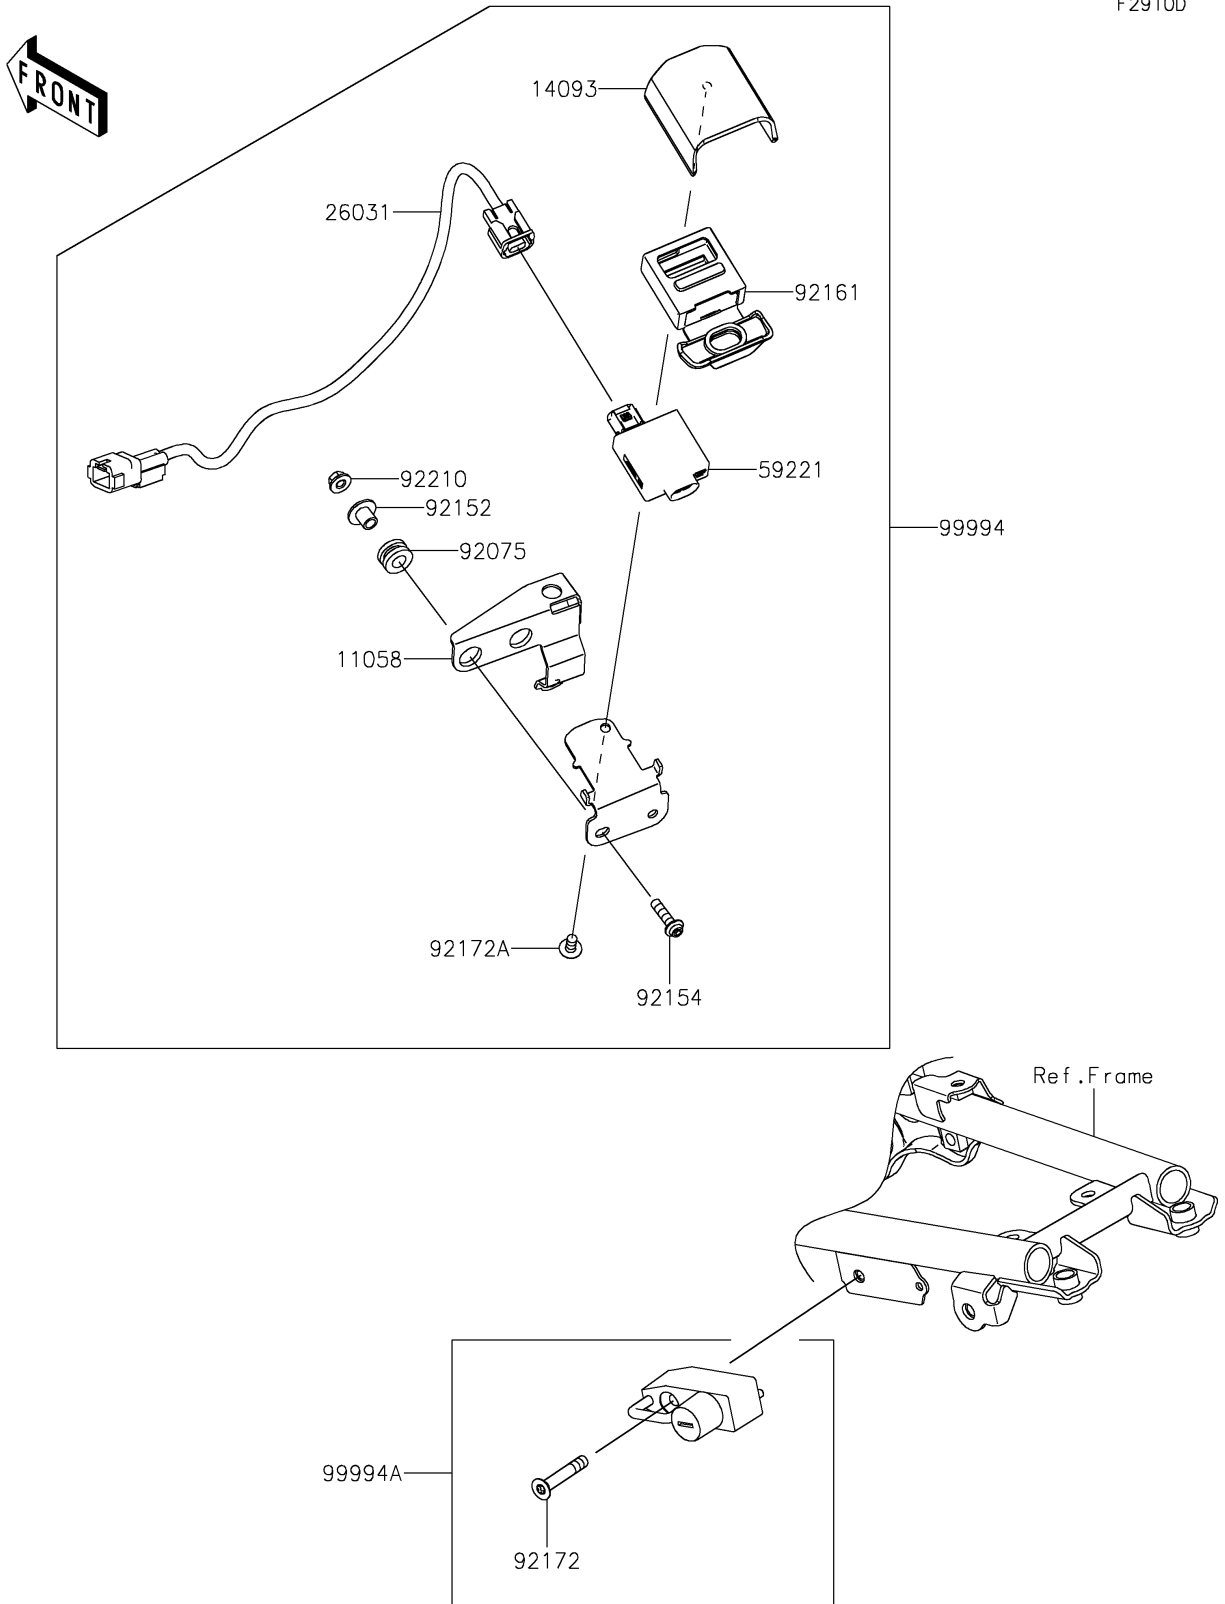

2026 KLX[®] 230 S ABS

PARTS DIAGRAM

Accessory(Helmet Lock and USB)

F2910D

2026 KLX[®] 230 S ABS

PARTS LIST

Accessory(Helmet Lock and USB)

ITEM NAME

PART NUMBER

QUANTITY
