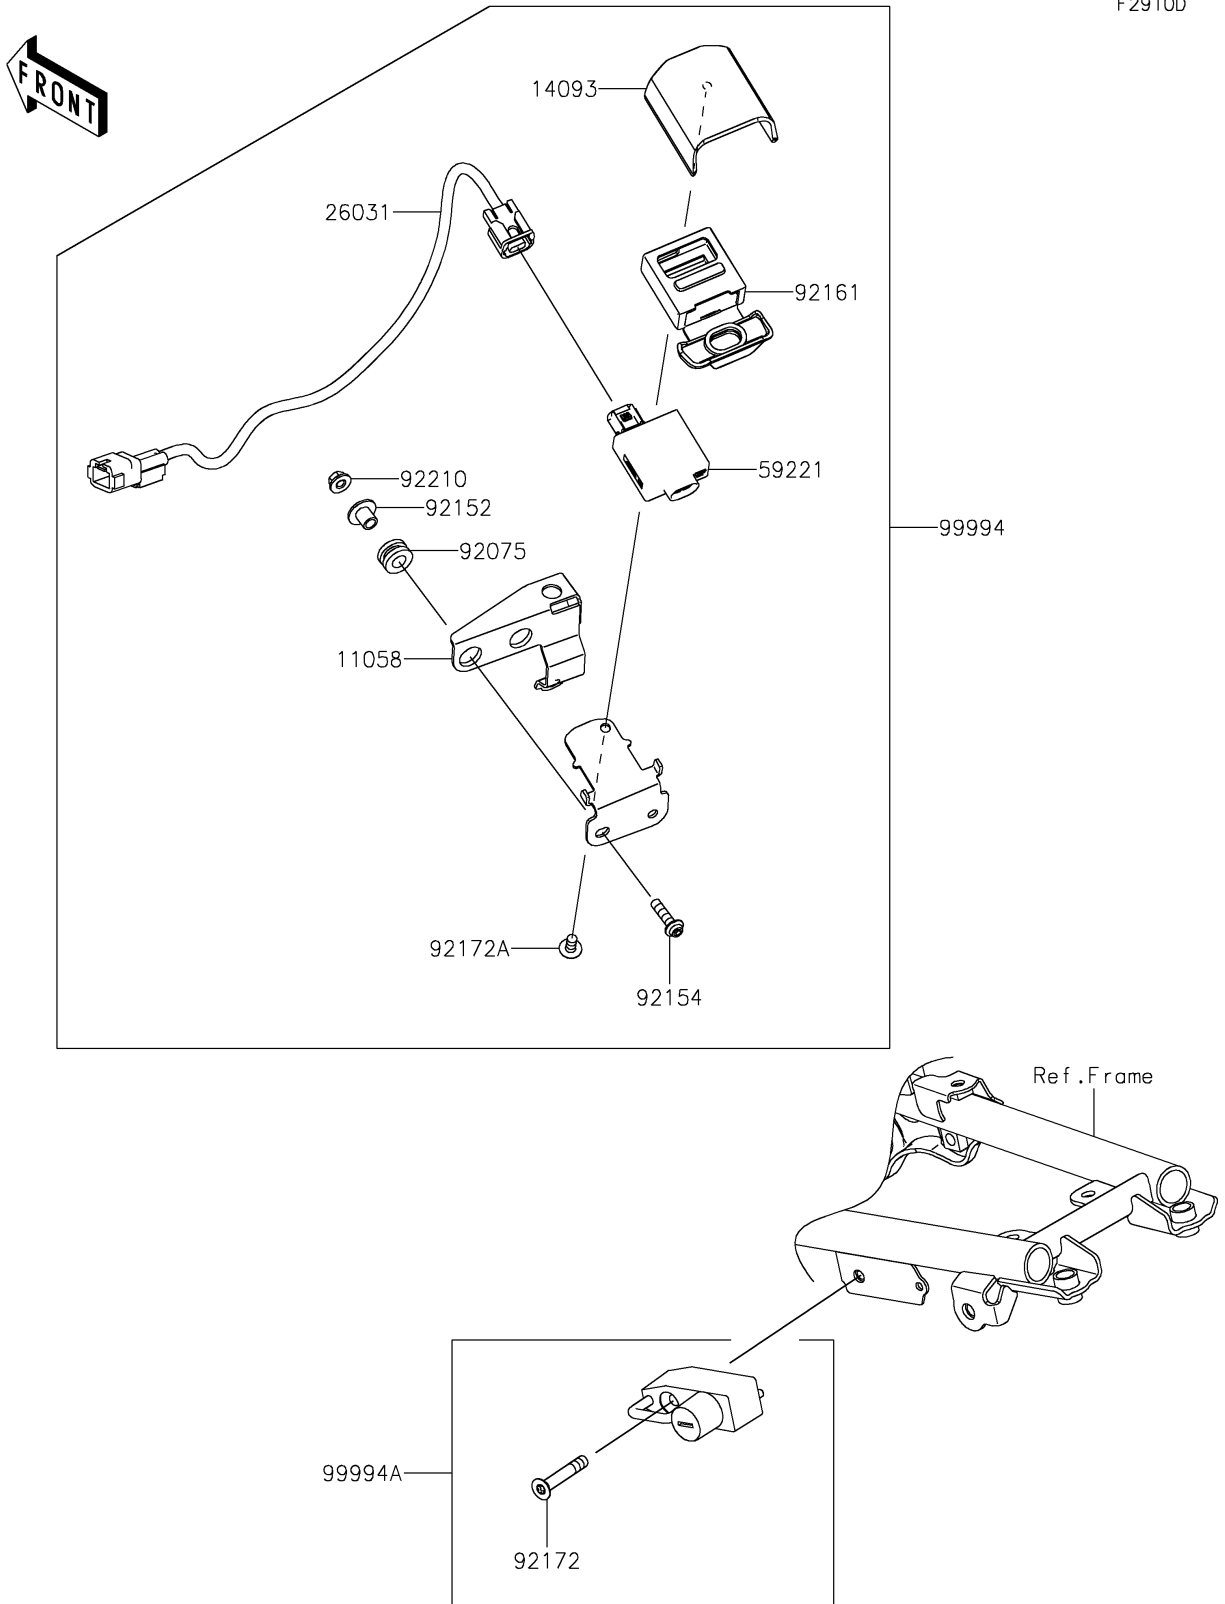

2025 KLX[®] 230 S ABS

PARTS DIAGRAM

Accessory(Helmet Lock and USB)

F2910D

2025 KLX[®] 230 S ABS

PARTS LIST

Accessory(Helmet Lock and USB)

ITEM NAME

PART NUMBER

QUANTITY
