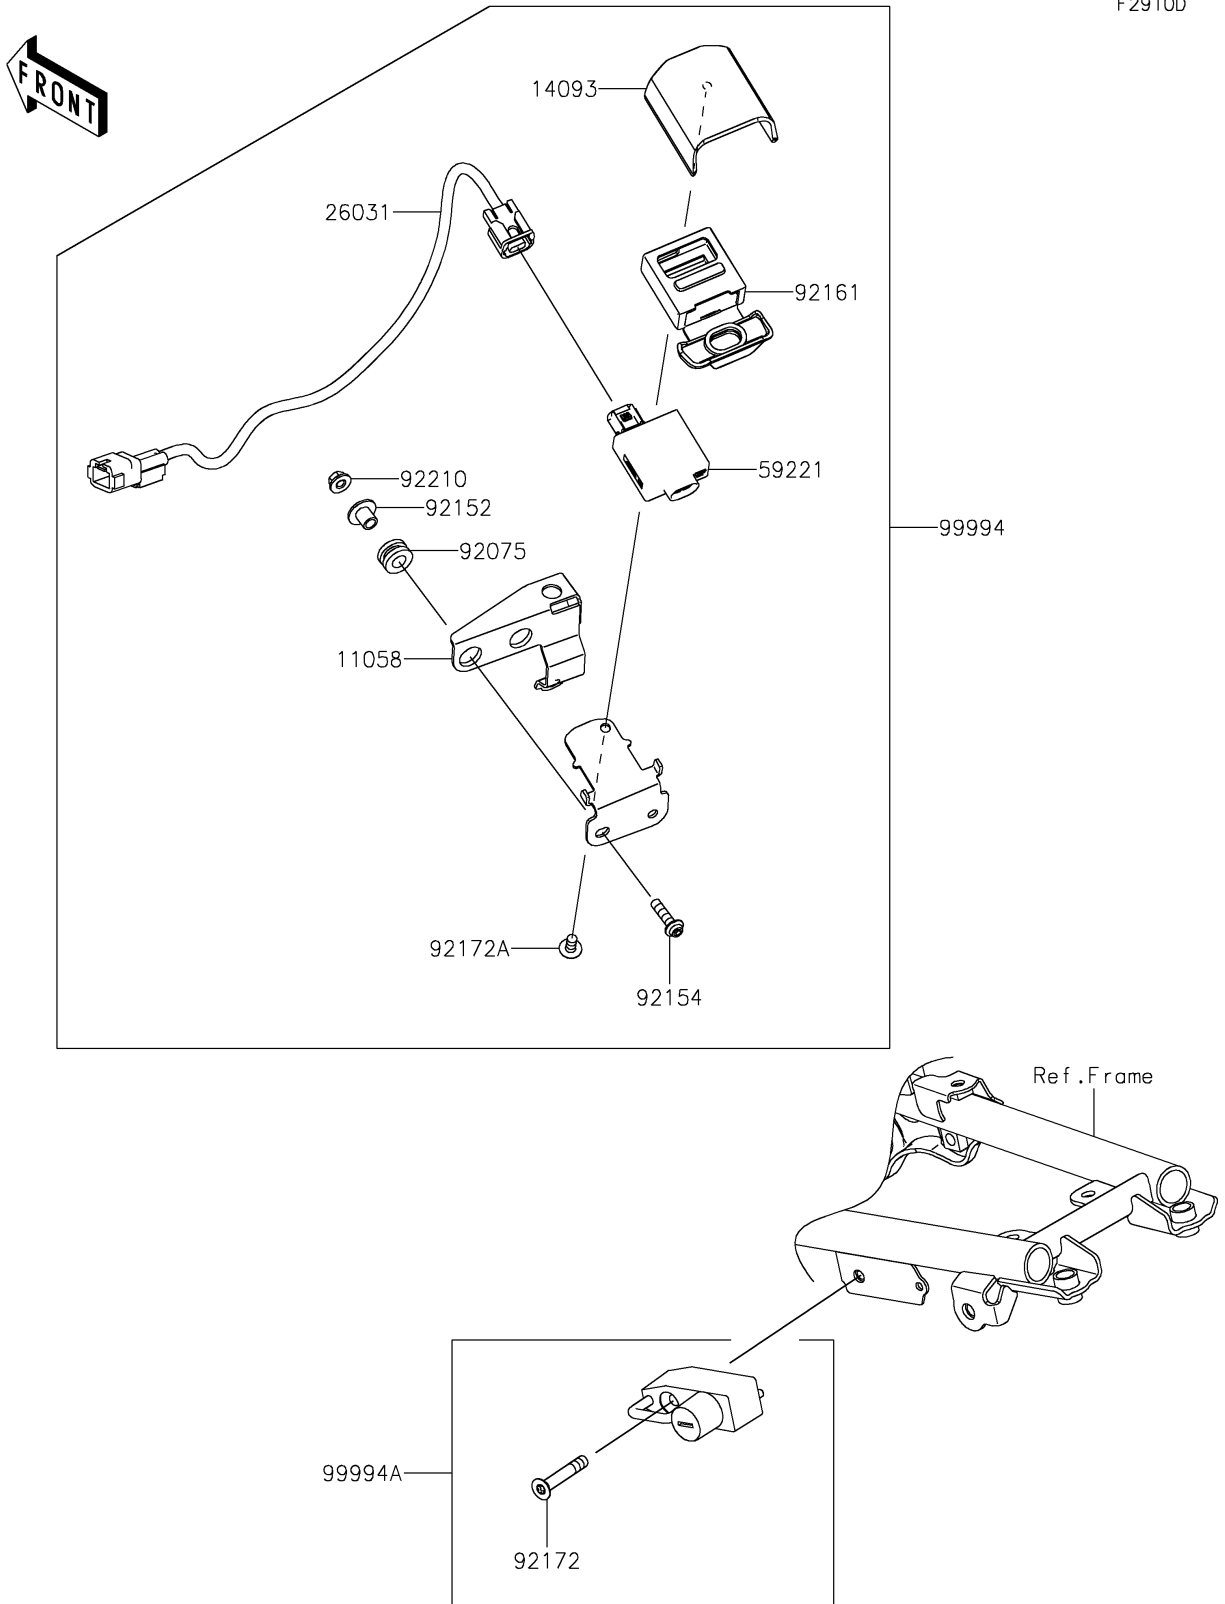

2024 KLX230 S ABS

PARTS DIAGRAM

Accessory(Helmet Lock and USB)

F2910D

2024 KLX230 S ABS

PARTS LIST

Accessory(Helmet Lock and USB)

ITEM NAME

PART NUMBER

QUANTITY
