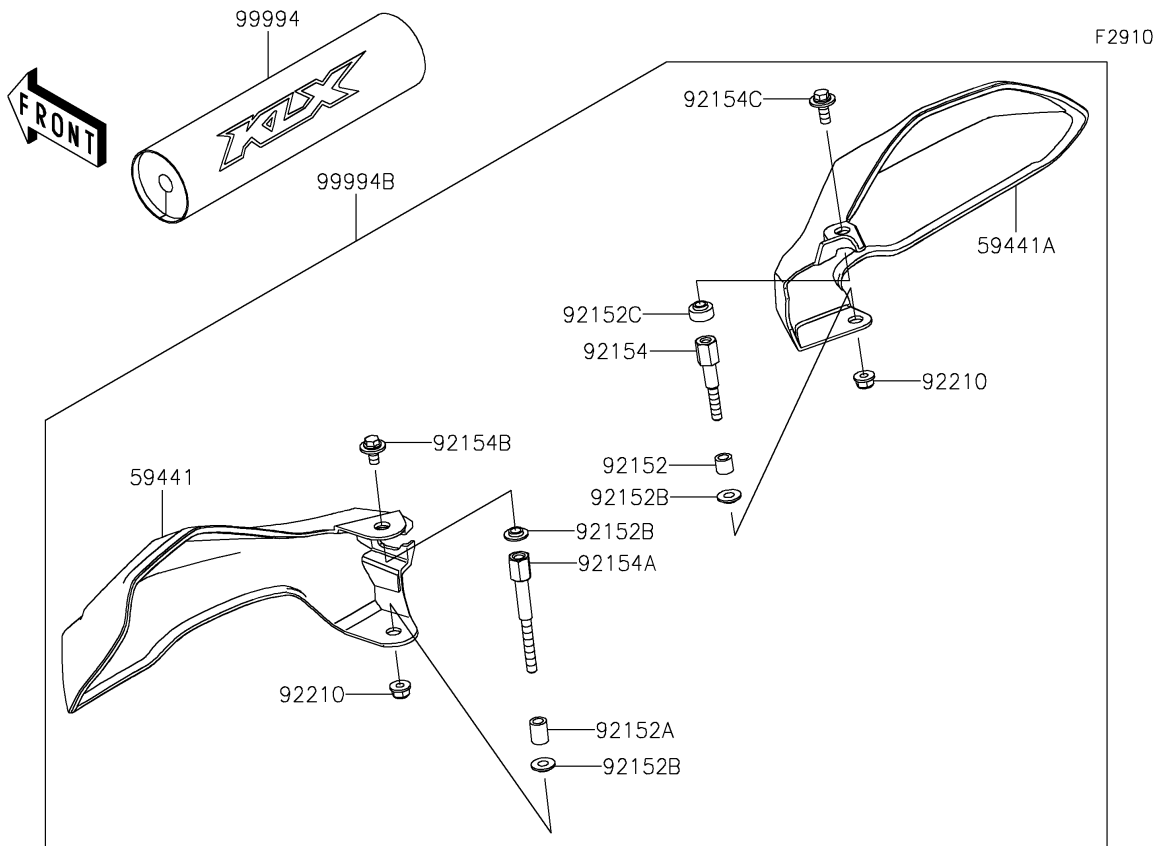

2026 KLX[®] 230 S ABS

PARTS DIAGRAM

Accessory(Handle)

2026 KLX[®] 230 S ABS

PARTS LIST

Accessory(Handle)

ITEM NAME

PART NUMBER

QUANTITY
