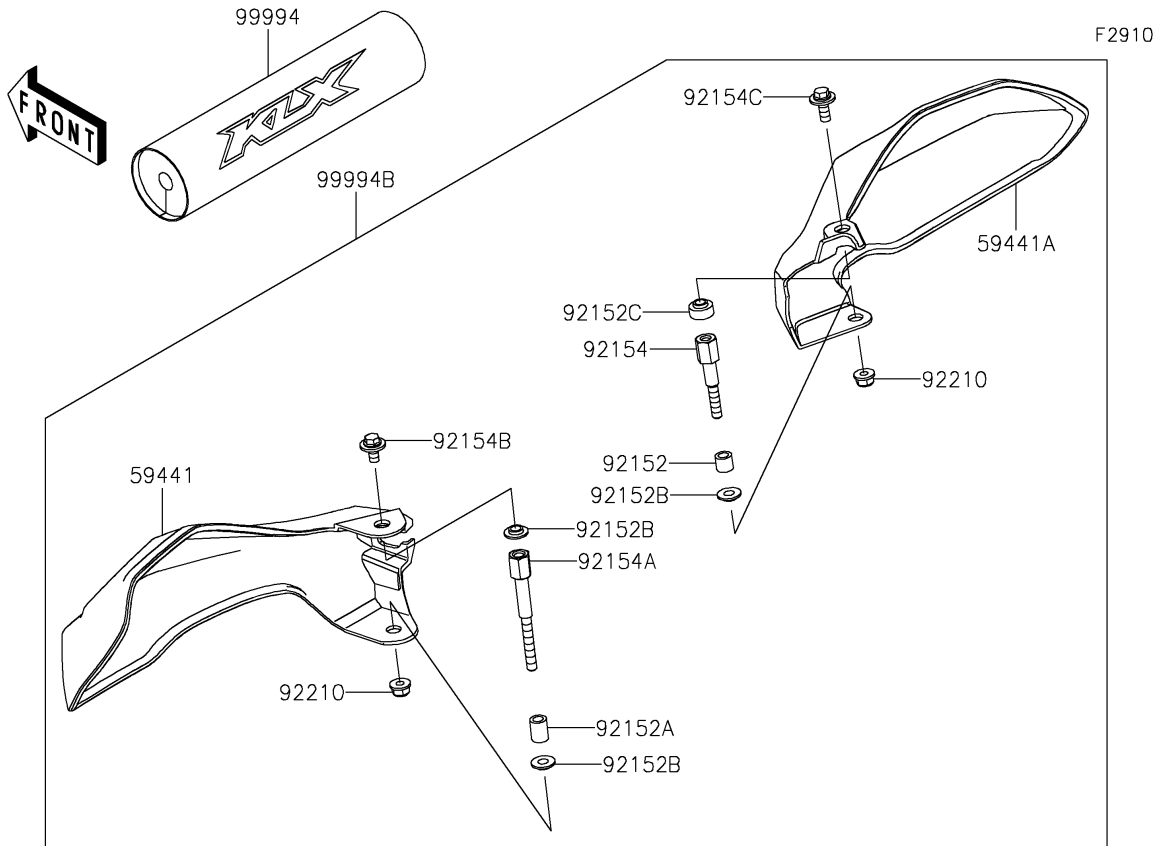

2024 KLX230 S ABS

PARTS DIAGRAM

Accessory(Handle)

2024 KLX230 S ABS

PARTS LIST

Accessory(Handle)

ITEM NAME

PART NUMBER

QUANTITY
