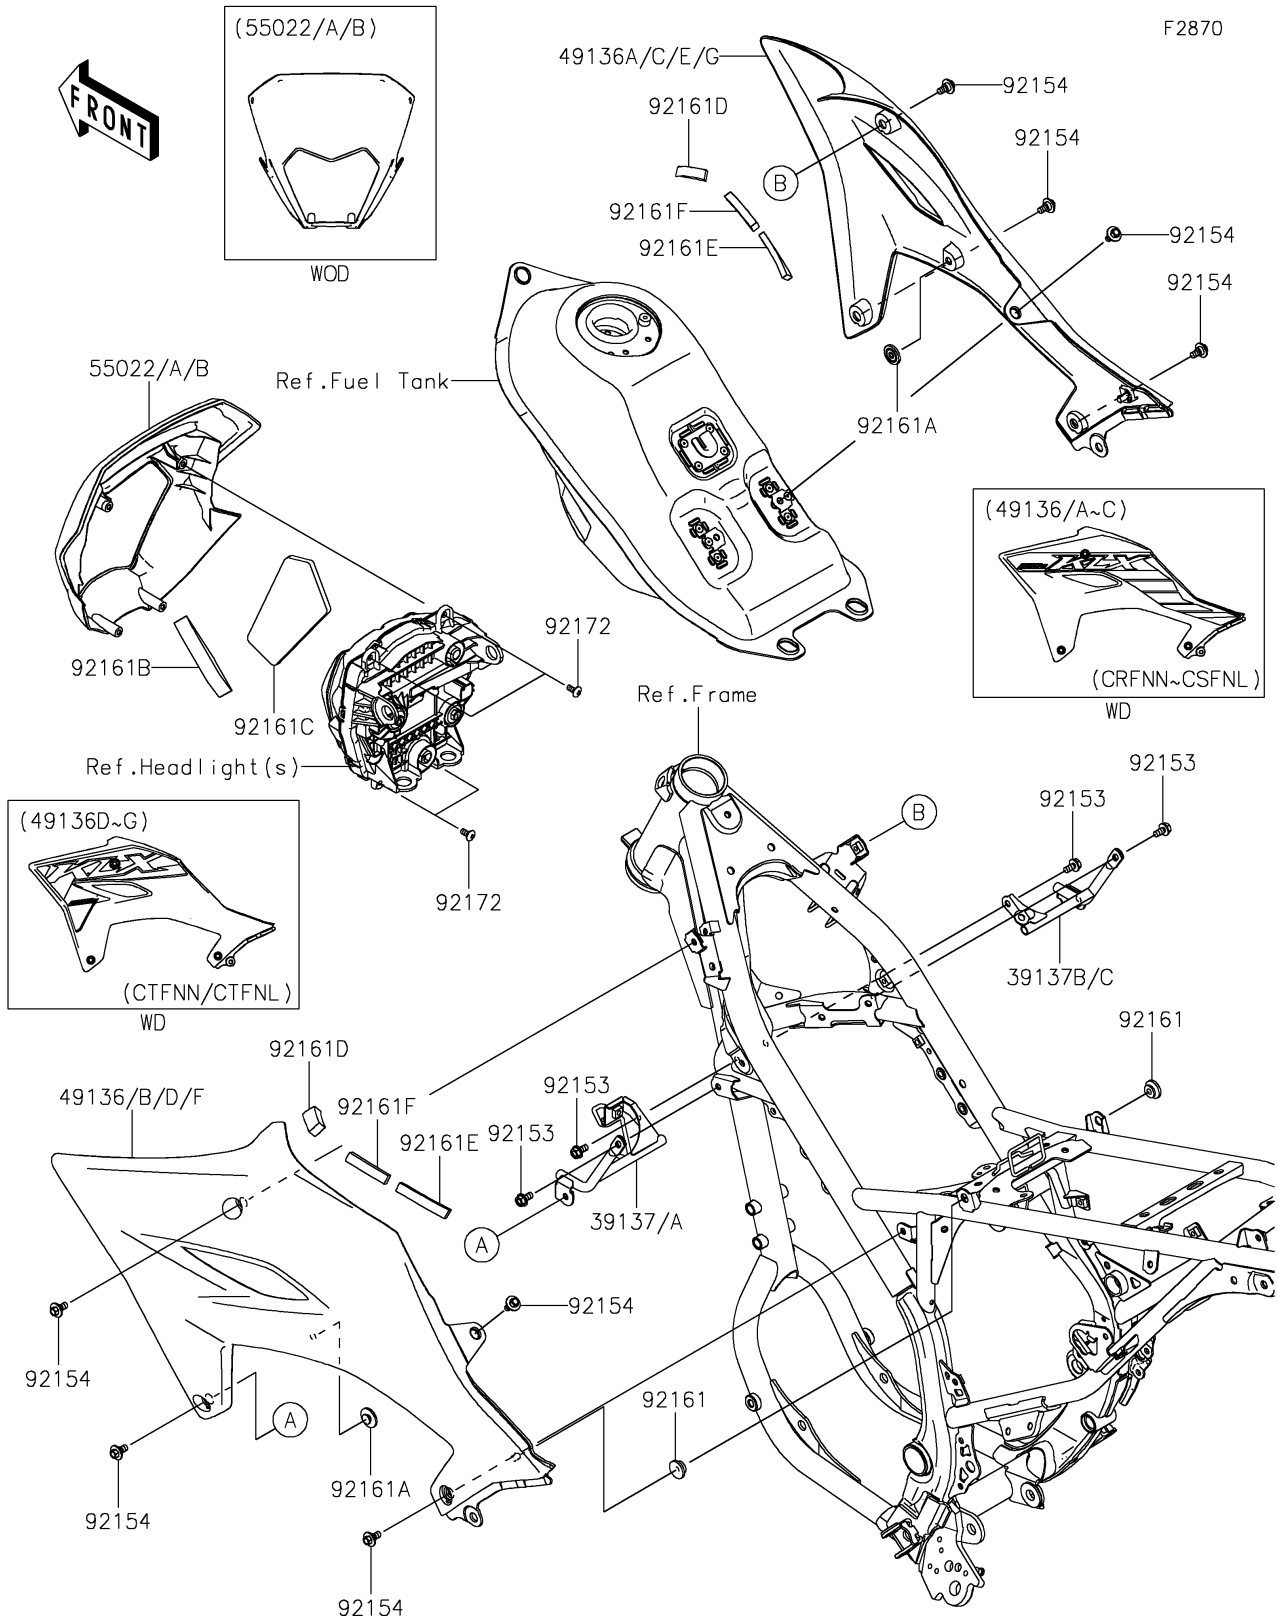

2024 KLX230 S ABS

PARTS DIAGRAM

Cowling

2024 KLX230 S ABS

PARTS LIST

Cowling

ITEM NAME

PART NUMBER

QUANTITY
