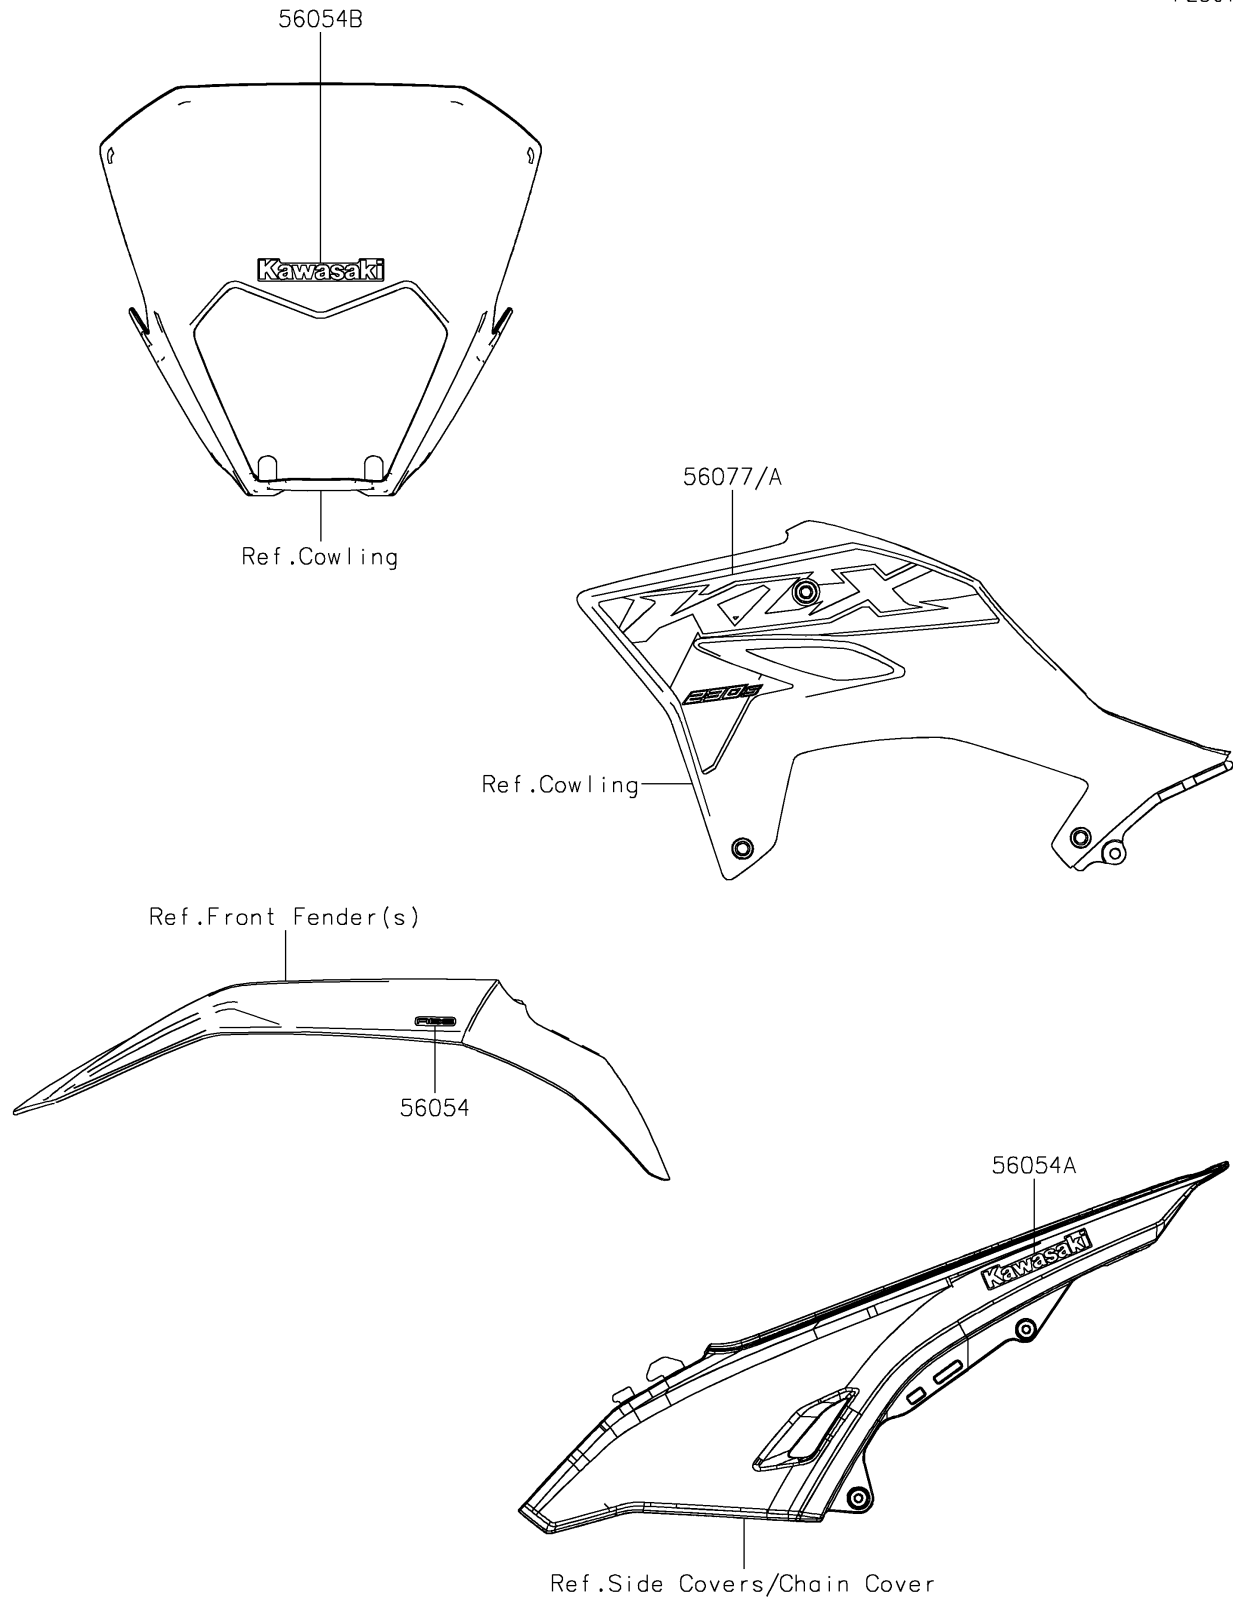

2026 KLX[®] 230 S ABS

PARTS DIAGRAM

Decals(Green)(CTFNN/CTFNL)

F2861C

2026 KLX[®] 230 S ABS

PARTS LIST

Decals(Green)(CTFNN/CTFNL)

ITEM NAME

PART NUMBER

QUANTITY
