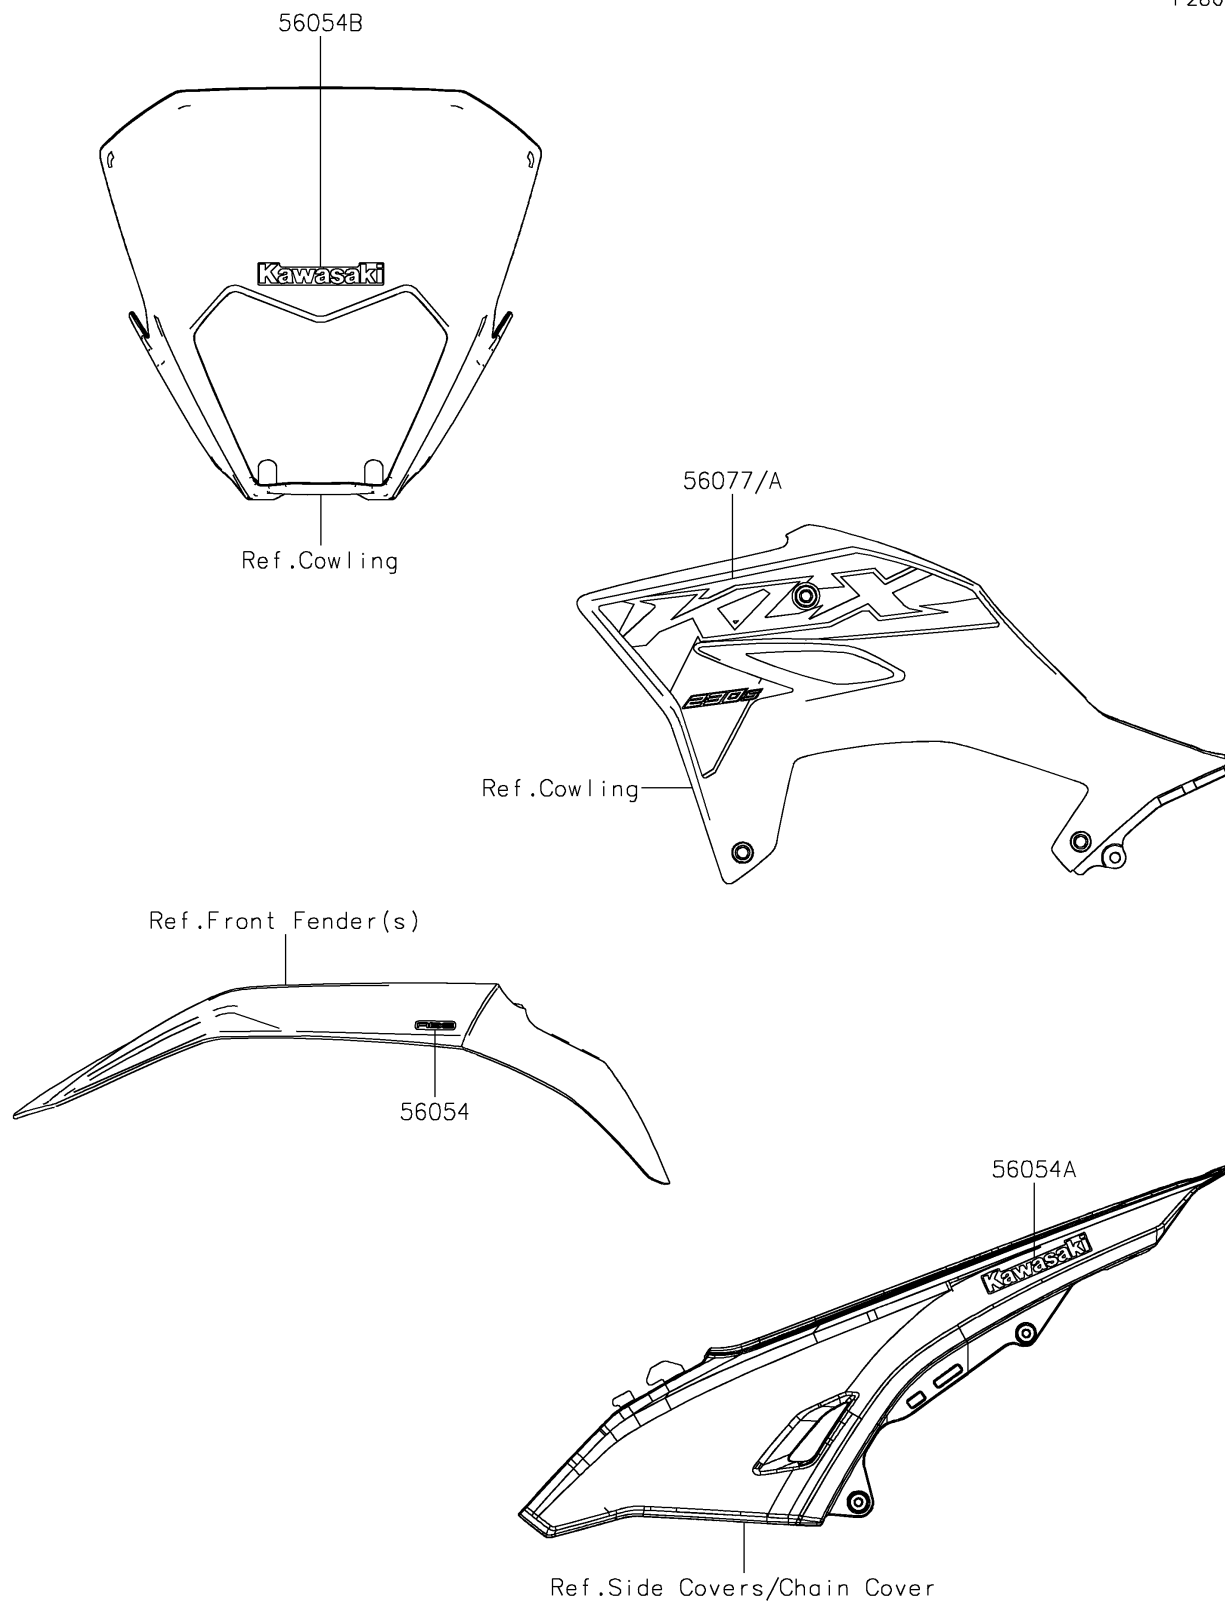

2026 KLX230 S ABS

PARTS DIAGRAM

Decals(White)(CTFNN/CTFNL)

F2861B

2026 KLX230 S ABS

PARTS LIST

Decals(White)(CTFNN/CTFNL)

ITEM NAME	PART NUMBER	QUANTITY
MARK,FR FENDER,ABS (Ref # 56054)	56054-1443	2
MARK,SIDE COVER,KAWASAKI (Ref # 56054A)	56054-2602	2
MARK,HEAD LAMP COVER,KAWASAKI (Ref # 56054B)	56054-4423	1
PATTERN,SHROUD,LH (Ref # 56077)	56077-3805	1
PATTERN,SHROUD,RH (Ref # 56077A)	56077-3806	1