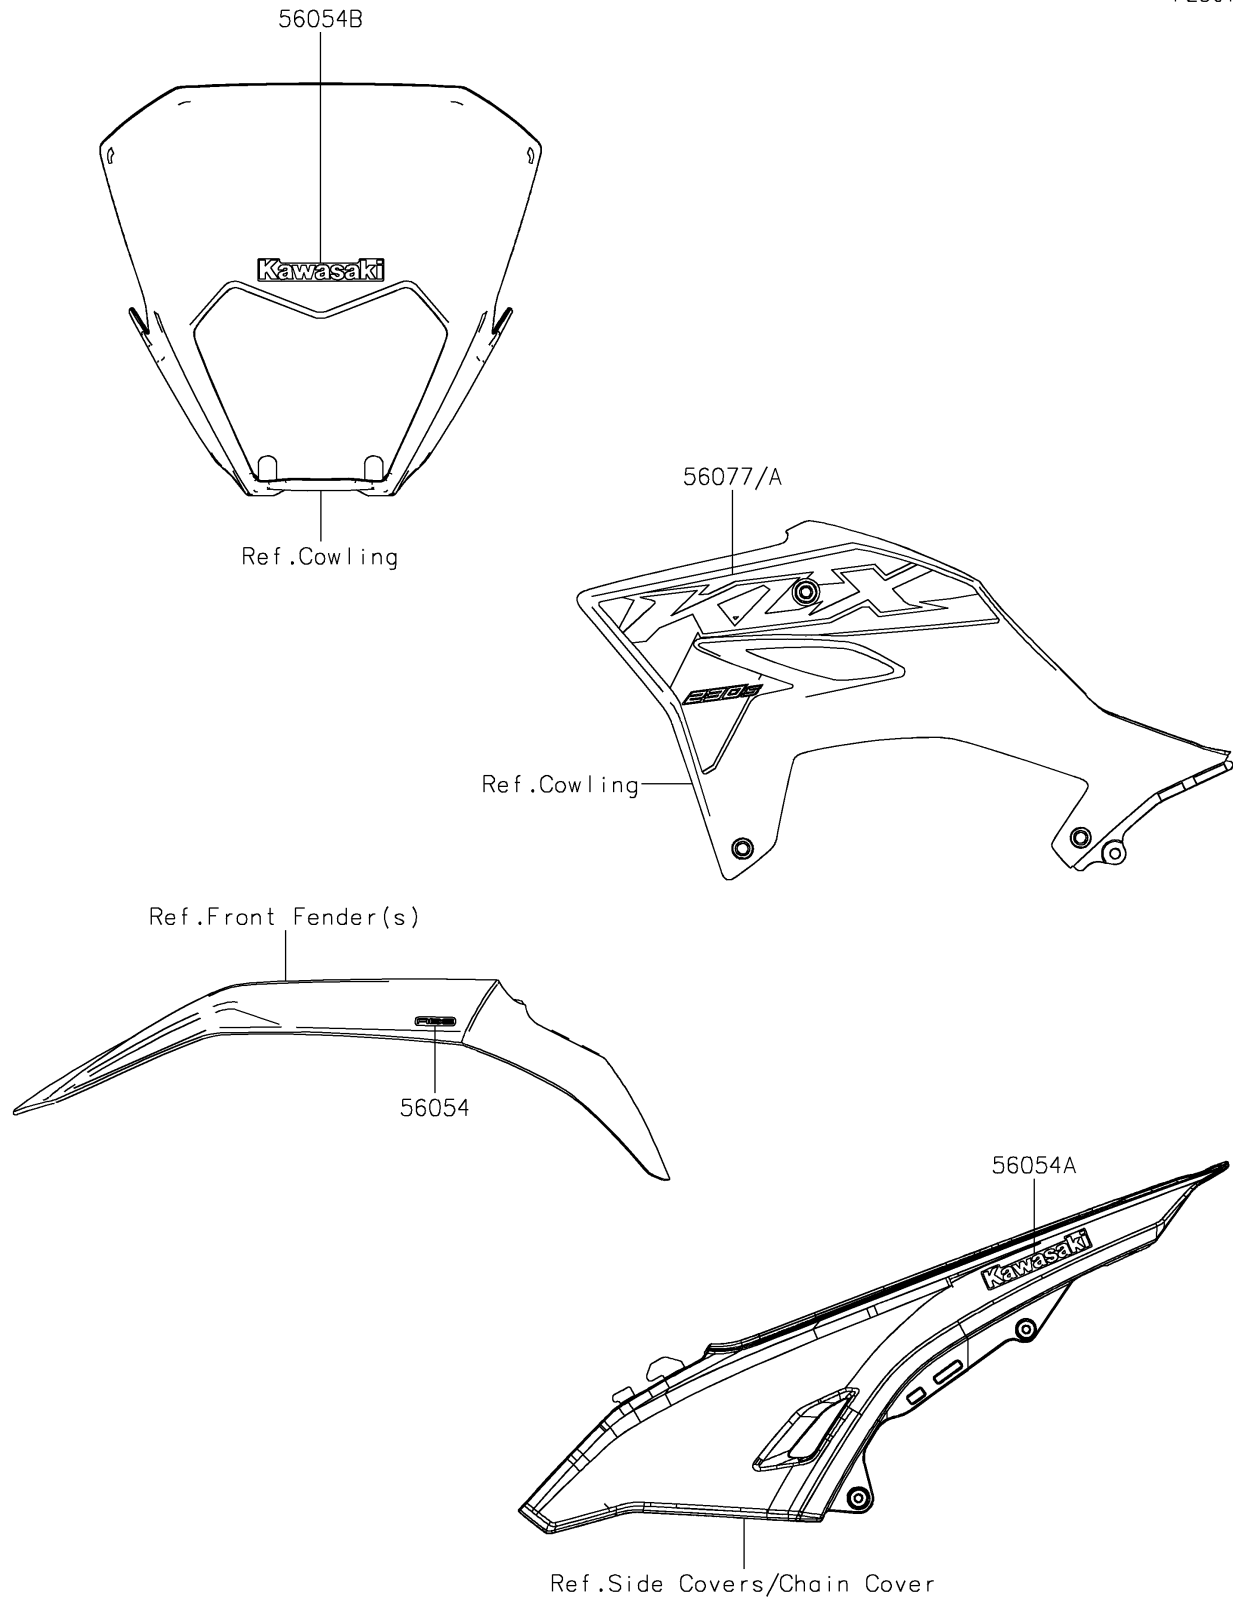

2026 KLX[®] 230 S ABS

PARTS DIAGRAM

Decals(White)(CTFNN/CTFNL)

F2861B

2026 KLX[®] 230 S ABS

PARTS LIST

Decals(White)(CTFNN/CTFNL)

ITEM NAME

PART NUMBER

QUANTITY
