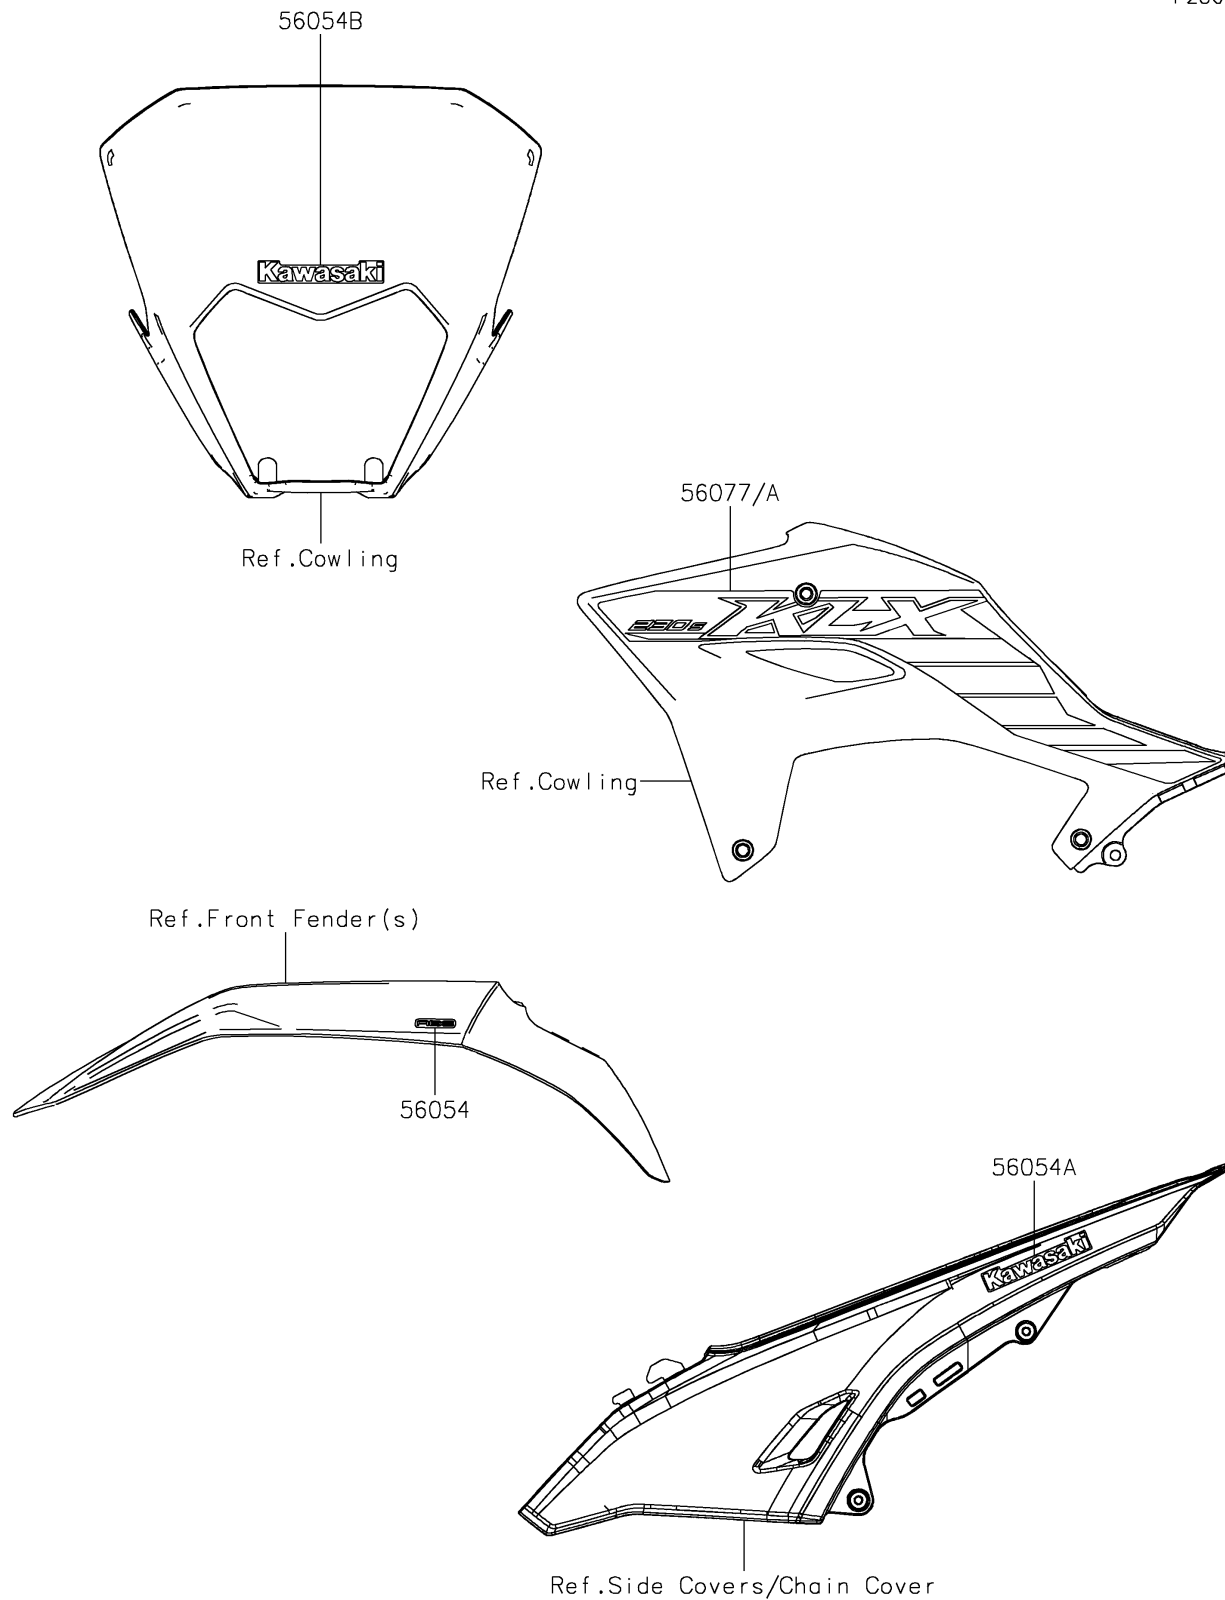

2025 KLX[®] 230 S ABS

PARTS DIAGRAM

Decals(Green)(CRFNN-CSFNL)

Kawasaki

Let the Good Times Roll[®]

F2861A

2025 KLX[®] 230 S ABS

PARTS LIST

Decals(Green)(CRFNN-CSFNL)

ITEM NAME

PART NUMBER

QUANTITY
