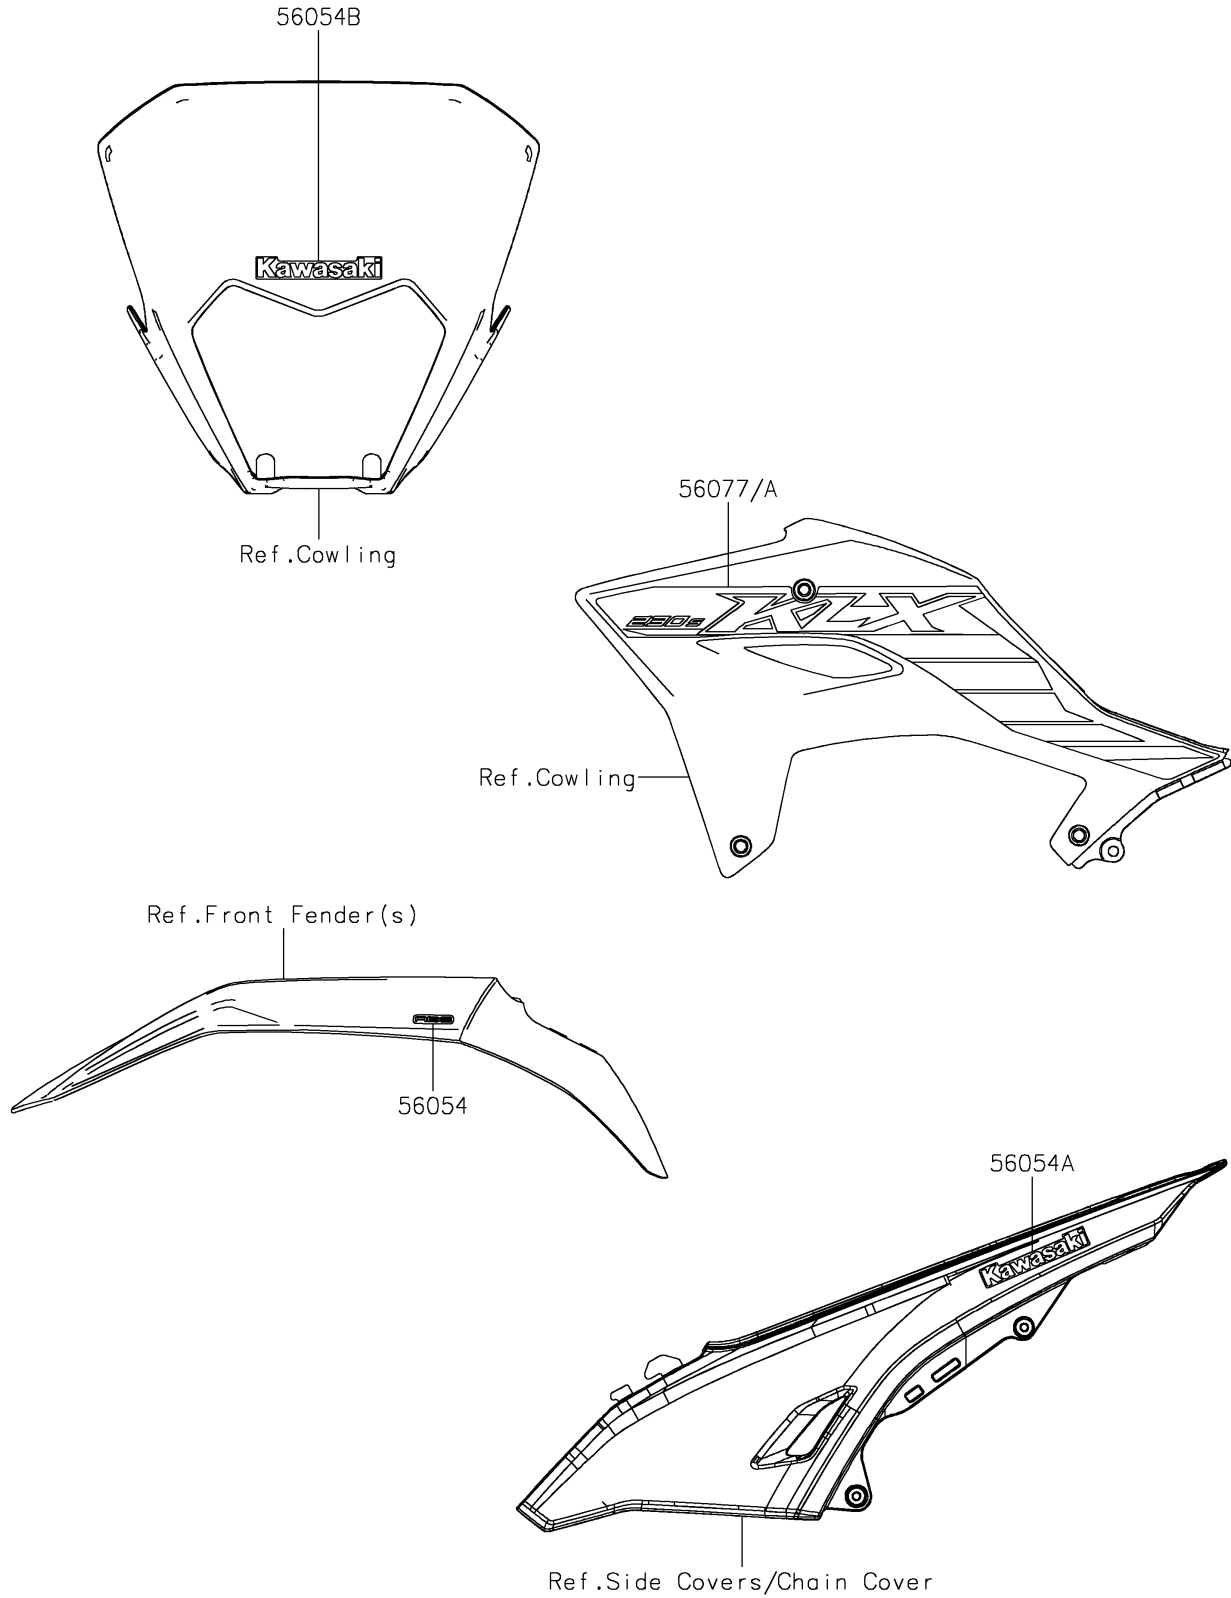

2024 KLX230 S ABS

PARTS DIAGRAM

Decals(Green)(CRFNN-CSFNL)

F2861A

2024 KLX230 S ABS

PARTS LIST

Decals(Green)(CRFNN-CSFNL)

ITEM NAME

PART NUMBER

QUANTITY
