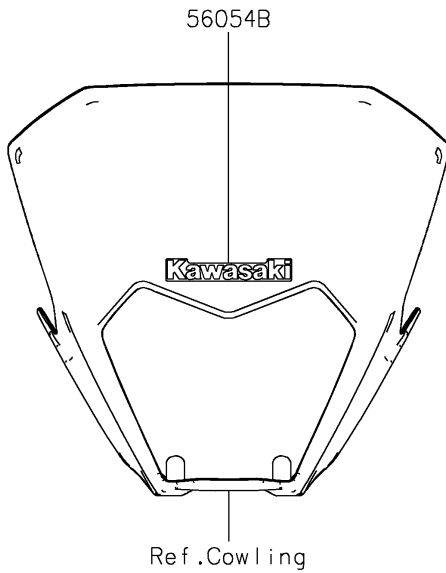

# 2025 KLX<sup>®</sup> 230 S ABS

## PARTS DIAGRAM

Decals(Gray)(CRFNN-CSFNL)

F2861