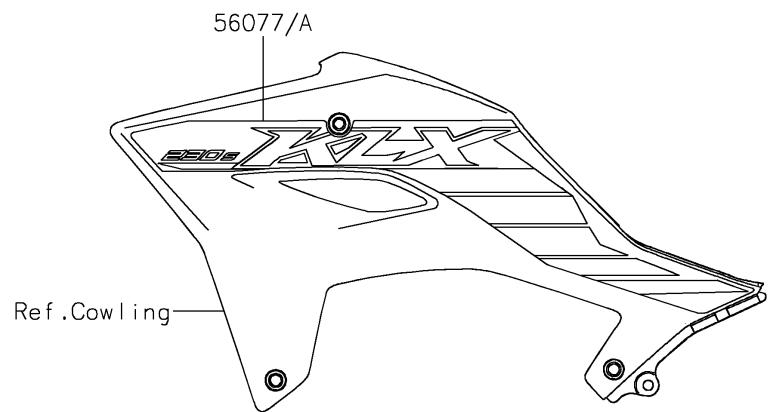

2024 KLX230 S ABS

PARTS DIAGRAM

Decals(Gray)(CRFNN-CSFNL)

F2861

2024 KLX230 S ABS

PARTS LIST

Decals(Gray)(CRFNN-CSFNL)

ITEM NAME

PART NUMBER

QUANTITY
