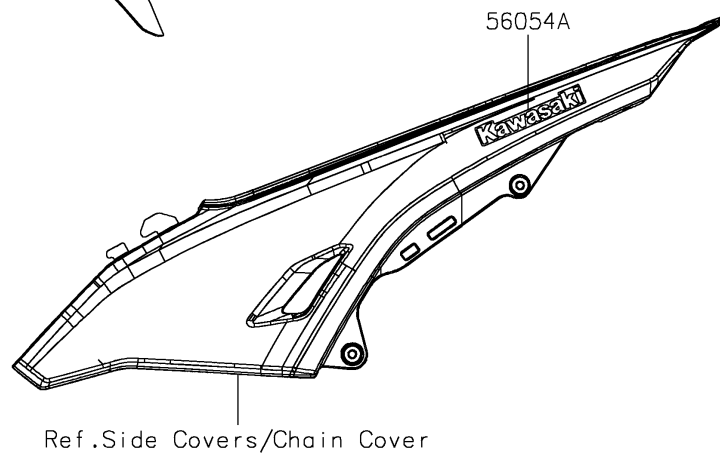

2024 KLX230 S ABS

PARTS DIAGRAM

Decals(Gray)(CRFNN-CSFNL)

F2861

2024 KLX230 S ABS

PARTS LIST

Decals(Gray)(CRFNN-CSFNL)

ITEM NAME