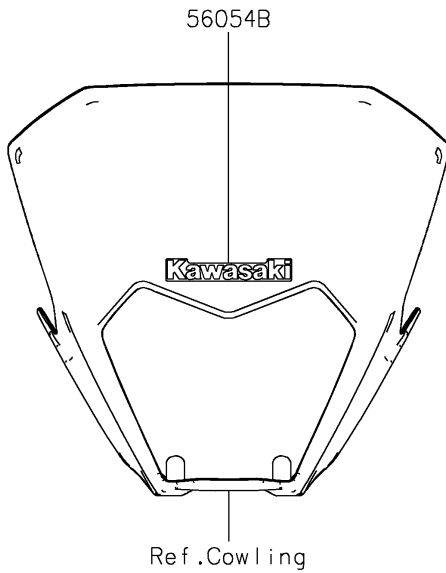

2024 KLX230 S ABS

PARTS DIAGRAM

Decals(Gray)(CRFNN-CSFNL)

F2861

2024 KLX230 S ABS

PARTS LIST

Decals(Gray)(CRFNN-CSFNL)

ITEM NAME

PART NUMBER

QUANTITY
