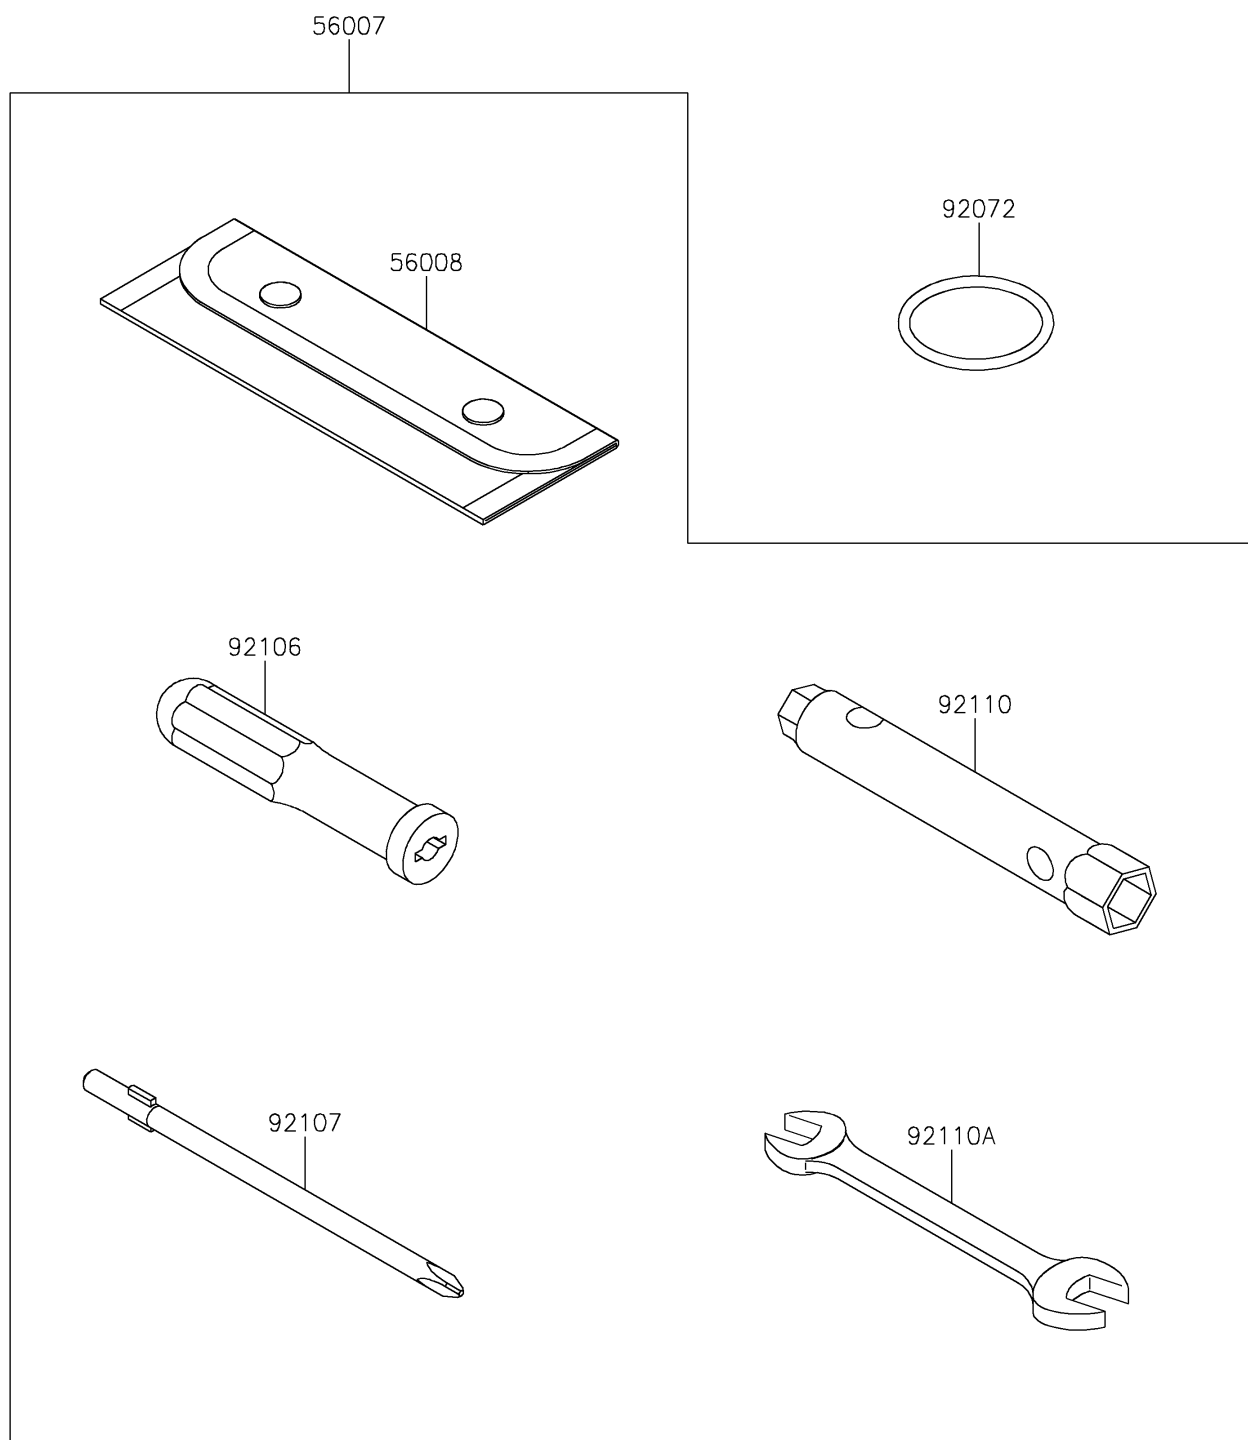

2026 KLX230 S ABS

PARTS DIAGRAM

Owner's Tools

F2810

2026 KLX230 S ABS

PARTS LIST

Owner's Tools

ITEM NAME	PART NUMBER	QUANTITY
TOOL-KIT (Ref # 56007)	56007-0204	1
BAG (Ref # 56008)	56008-0591	1
BAND,TOOL CASE (Ref # 92072)	92072-0865	1
GRIP-SCREW DRIVER (Ref # 92106)	92106-0005	1
TOOL-DRIVER,#2PHILLIPS (Ref # 92107)	92107-0022	1
TOOL-WRENCH,BOX,8X10 (Ref # 92110)	92110-0584	1
TOOL-WRENCH,OPEN END,12X14 (Ref # 92110A)	92110-0586	1