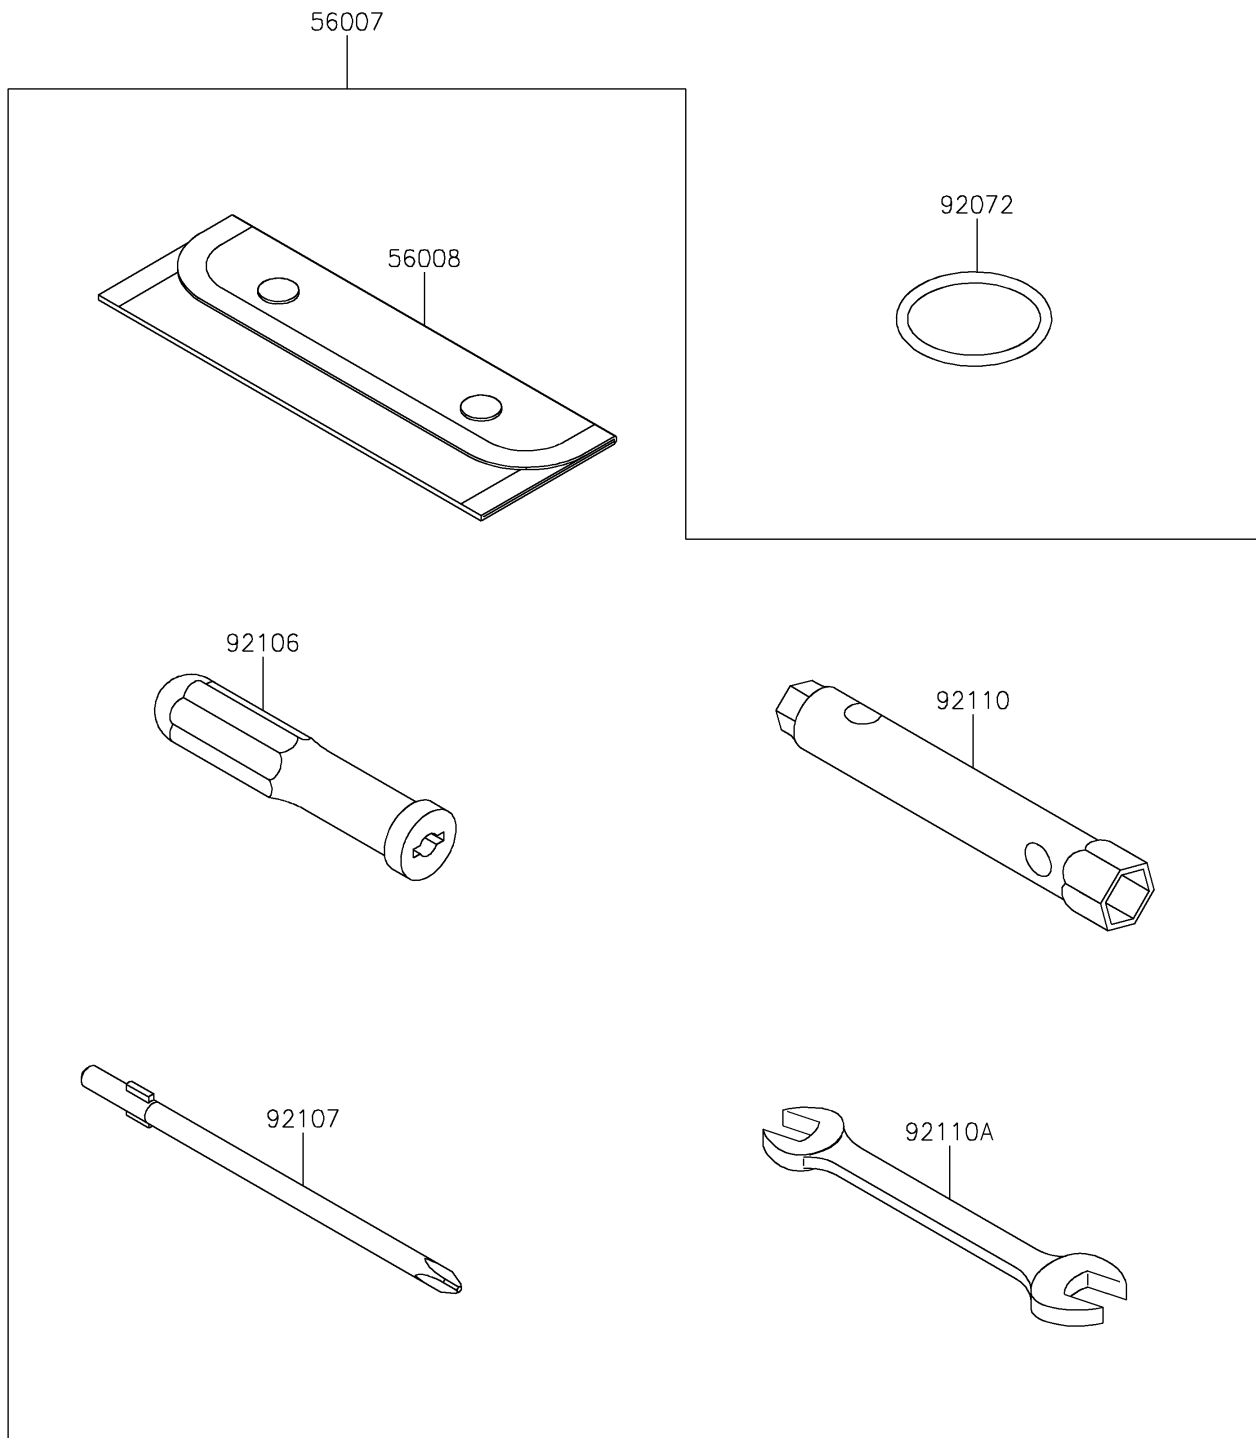

2025 KLX[®] 230 S ABS

PARTS DIAGRAM

Owner's Tools

F2810

2025 KLX[®] 230 S ABS

PARTS LIST

Owner's Tools

ITEM NAME

PART NUMBER

QUANTITY
