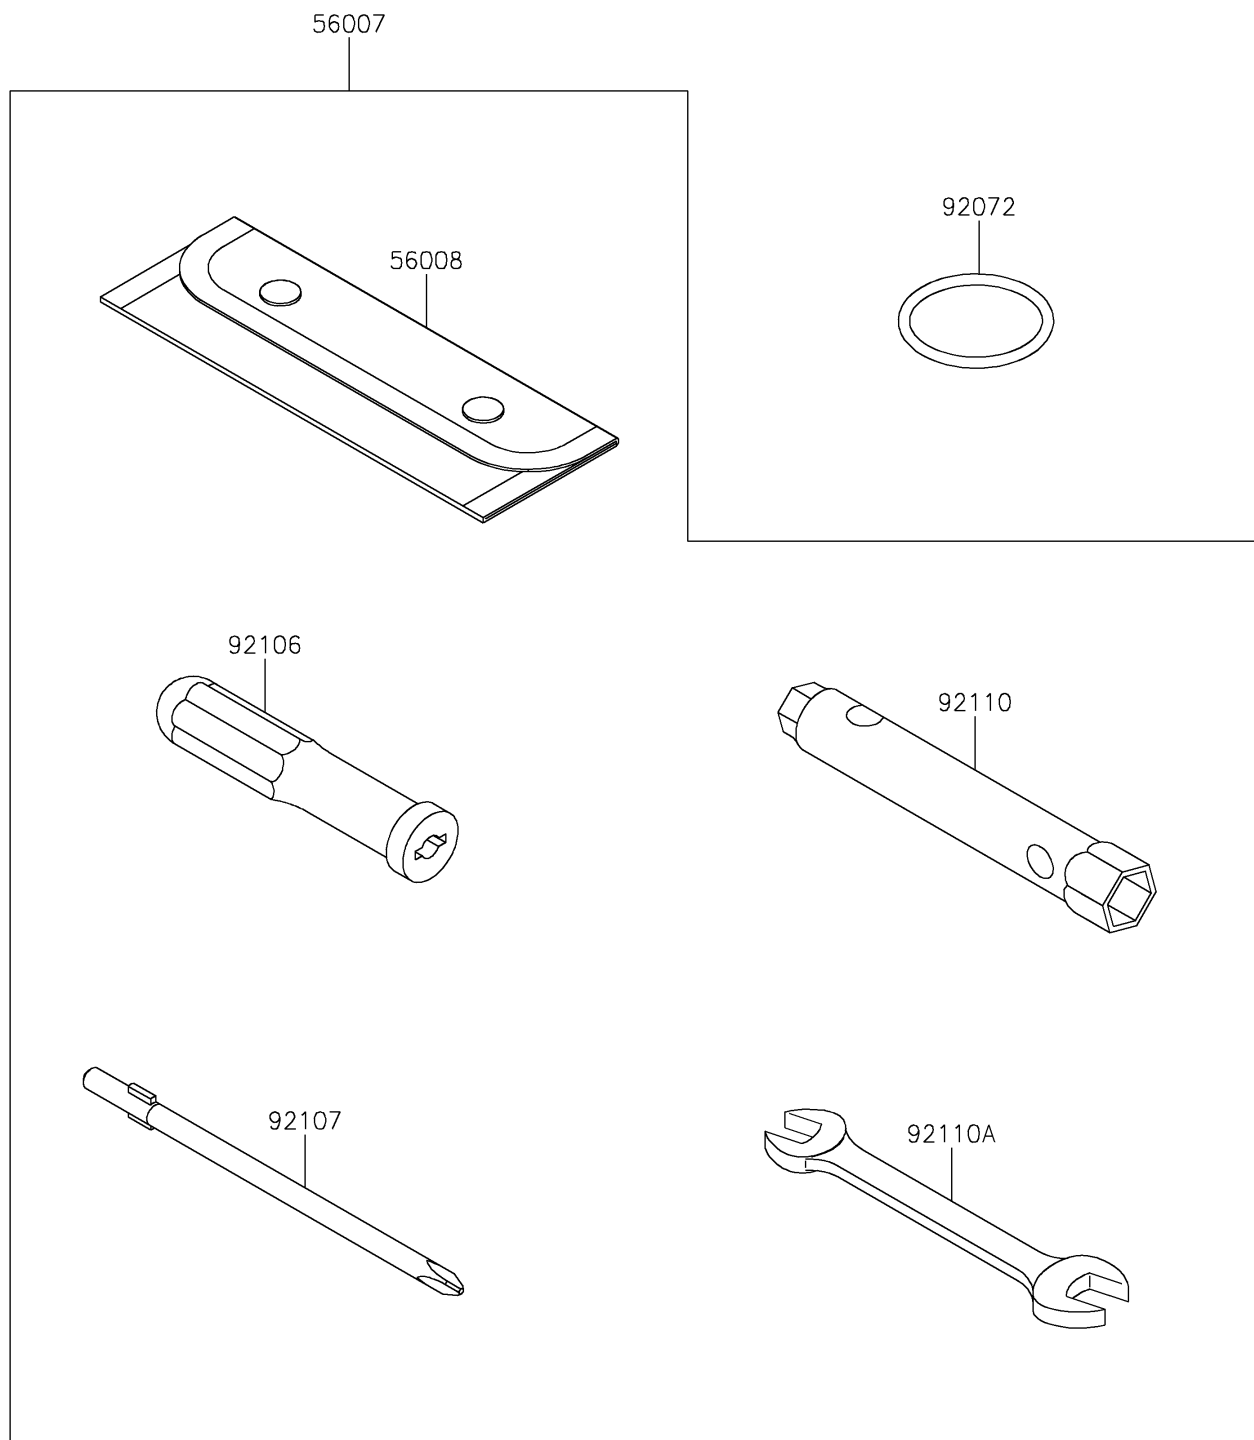

2024 KLX230 S ABS

PARTS DIAGRAM

Owner's Tools

F2810

2024 KLX230 S ABS

PARTS LIST

Owner's Tools

ITEM NAME

PART NUMBER

QUANTITY
