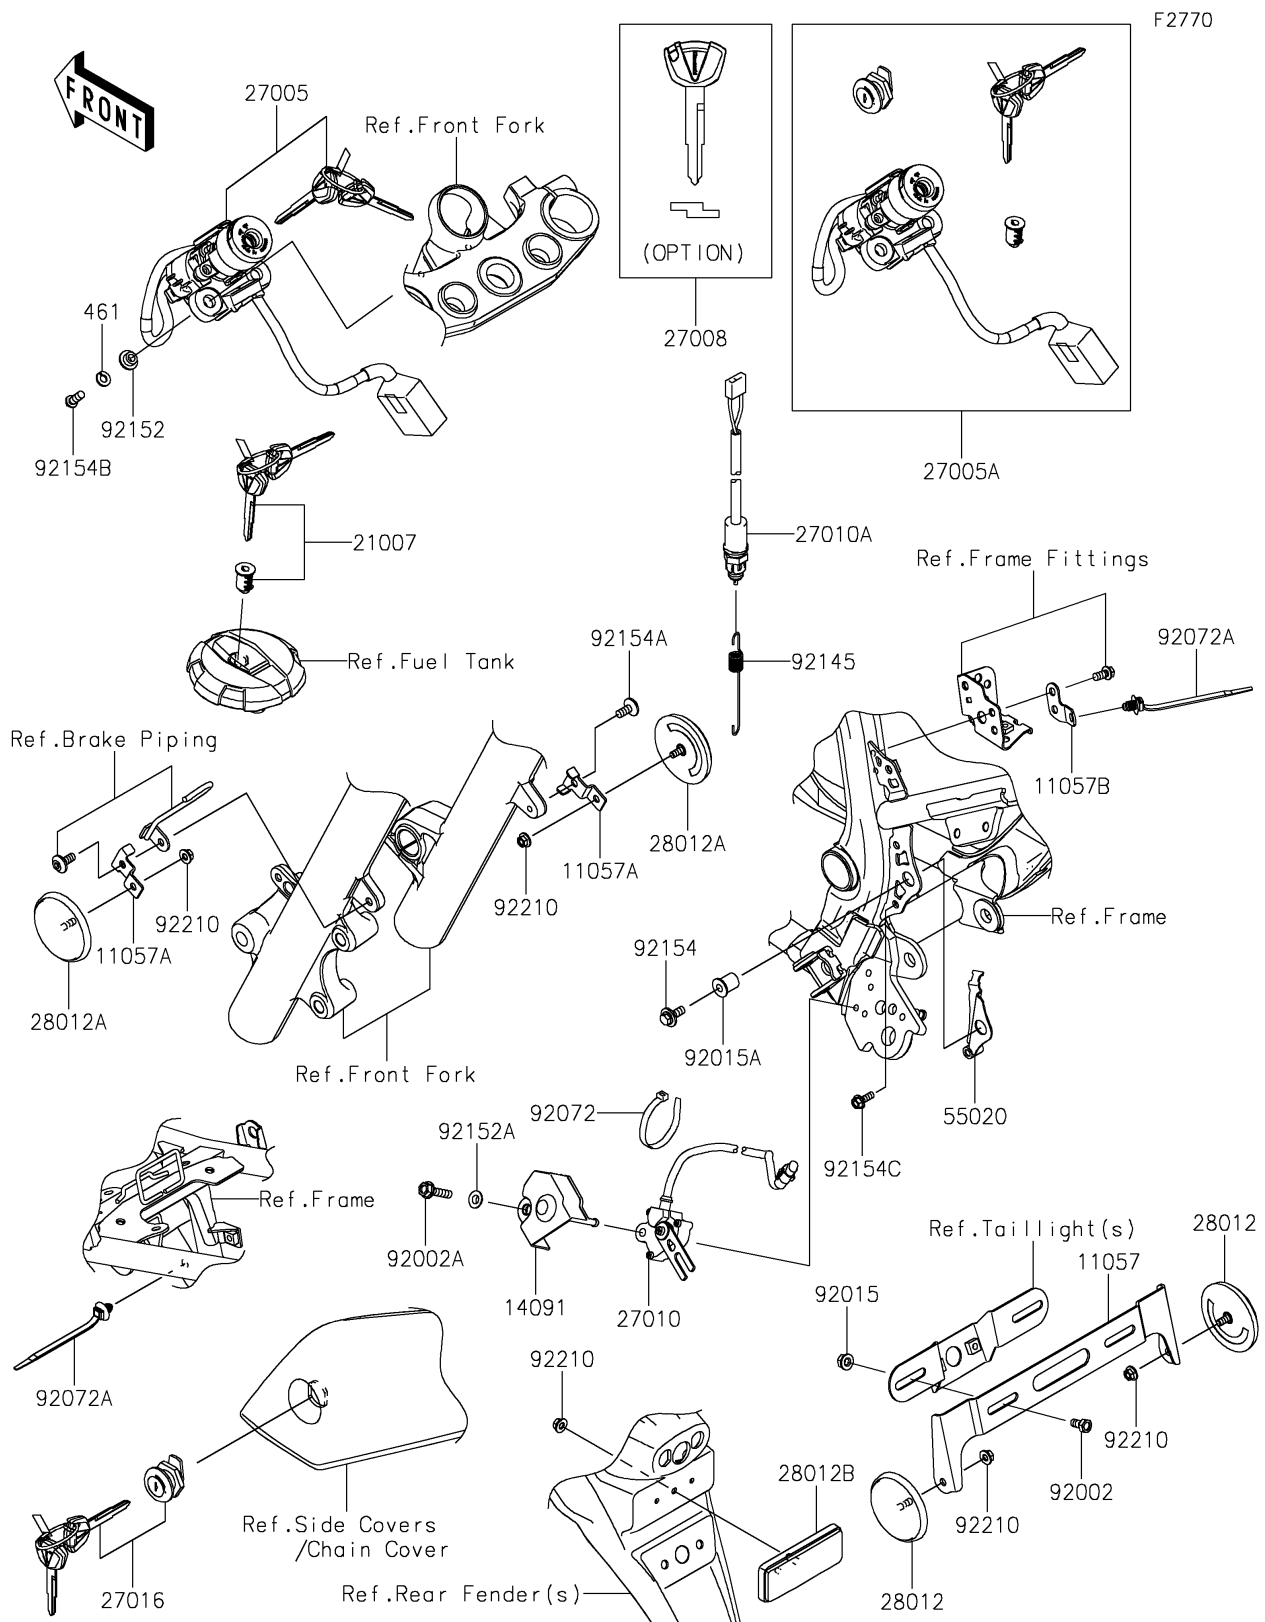

2025 KLX[®]230 S ABS

PARTS DIAGRAM

Ignition Switch

2025 KLX[®] 230 S ABS

PARTS LIST

Ignition Switch

ITEM NAME

PART NUMBER

QUANTITY
