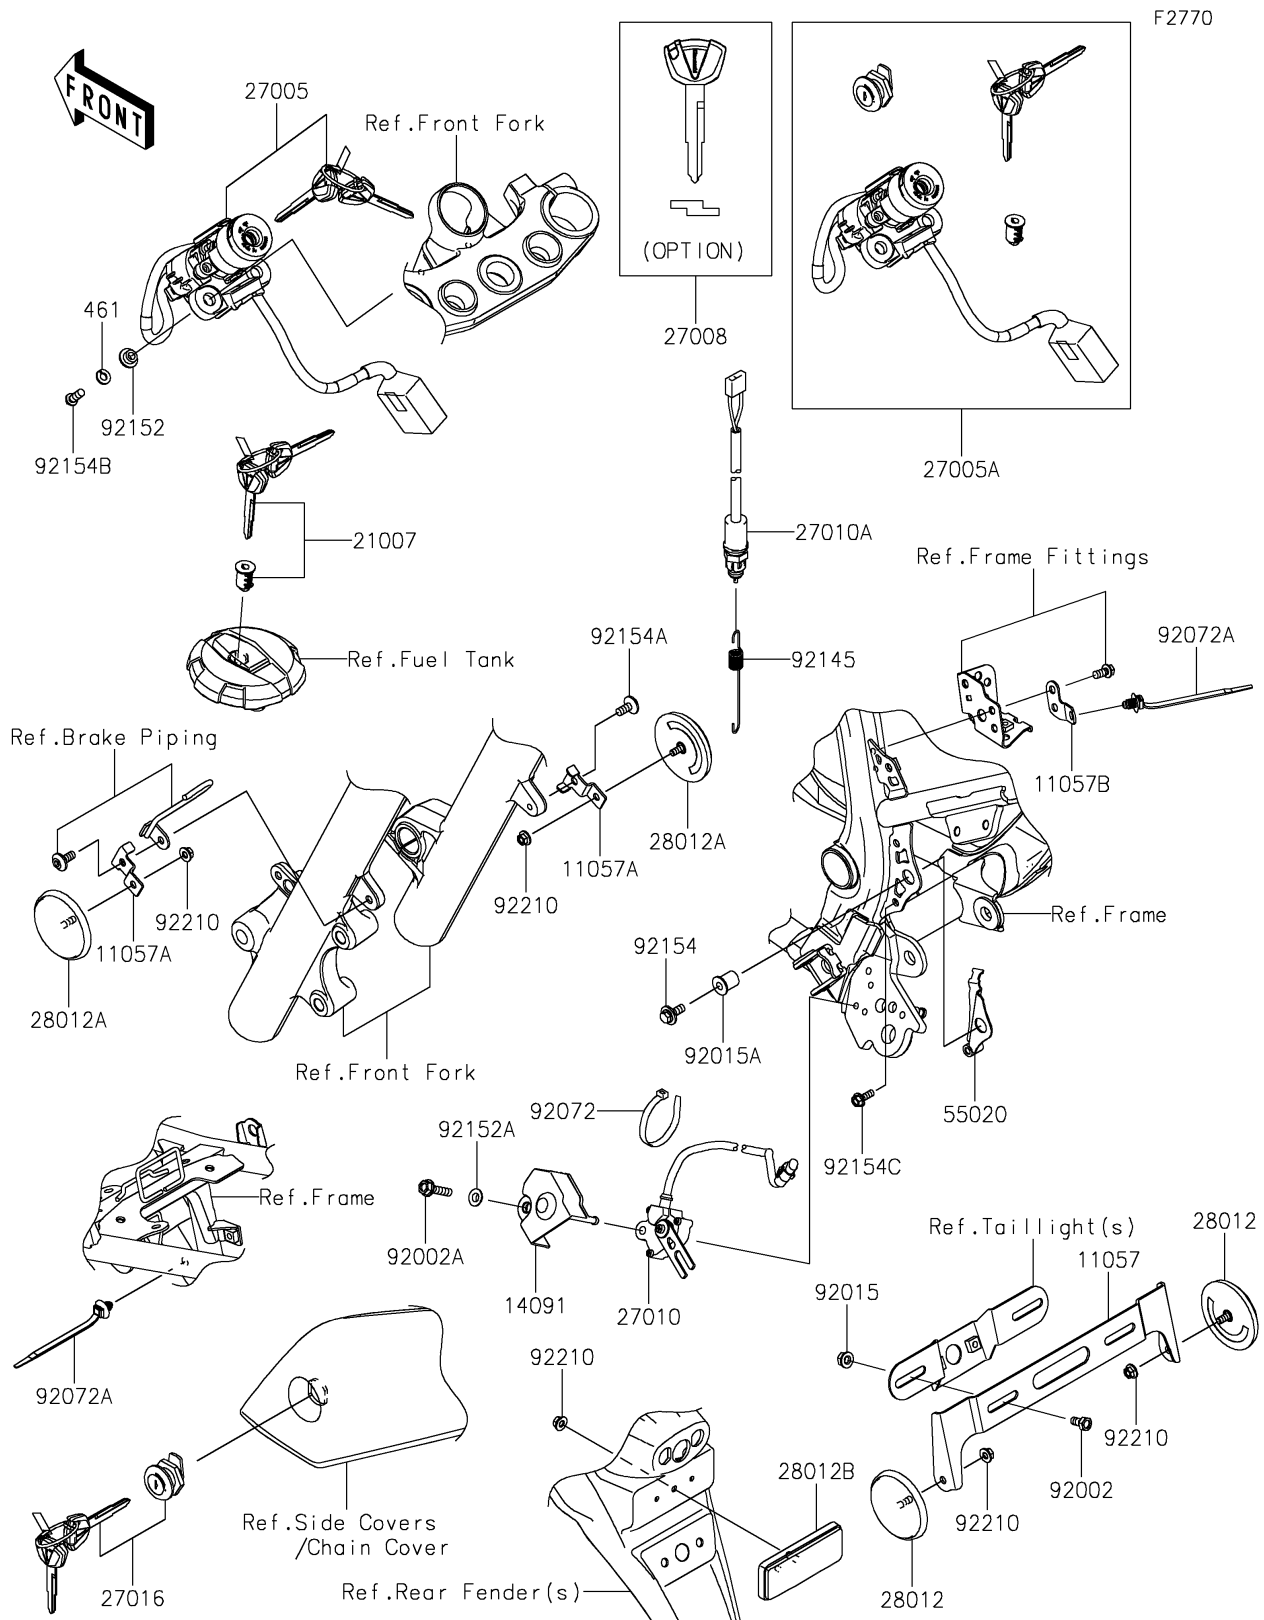

2024 KLX230 S ABS

PARTS DIAGRAM

Ignition Switch

2024 KLX230 S ABS

PARTS LIST

Ignition Switch

ITEM NAME

PART NUMBER

QUANTITY
