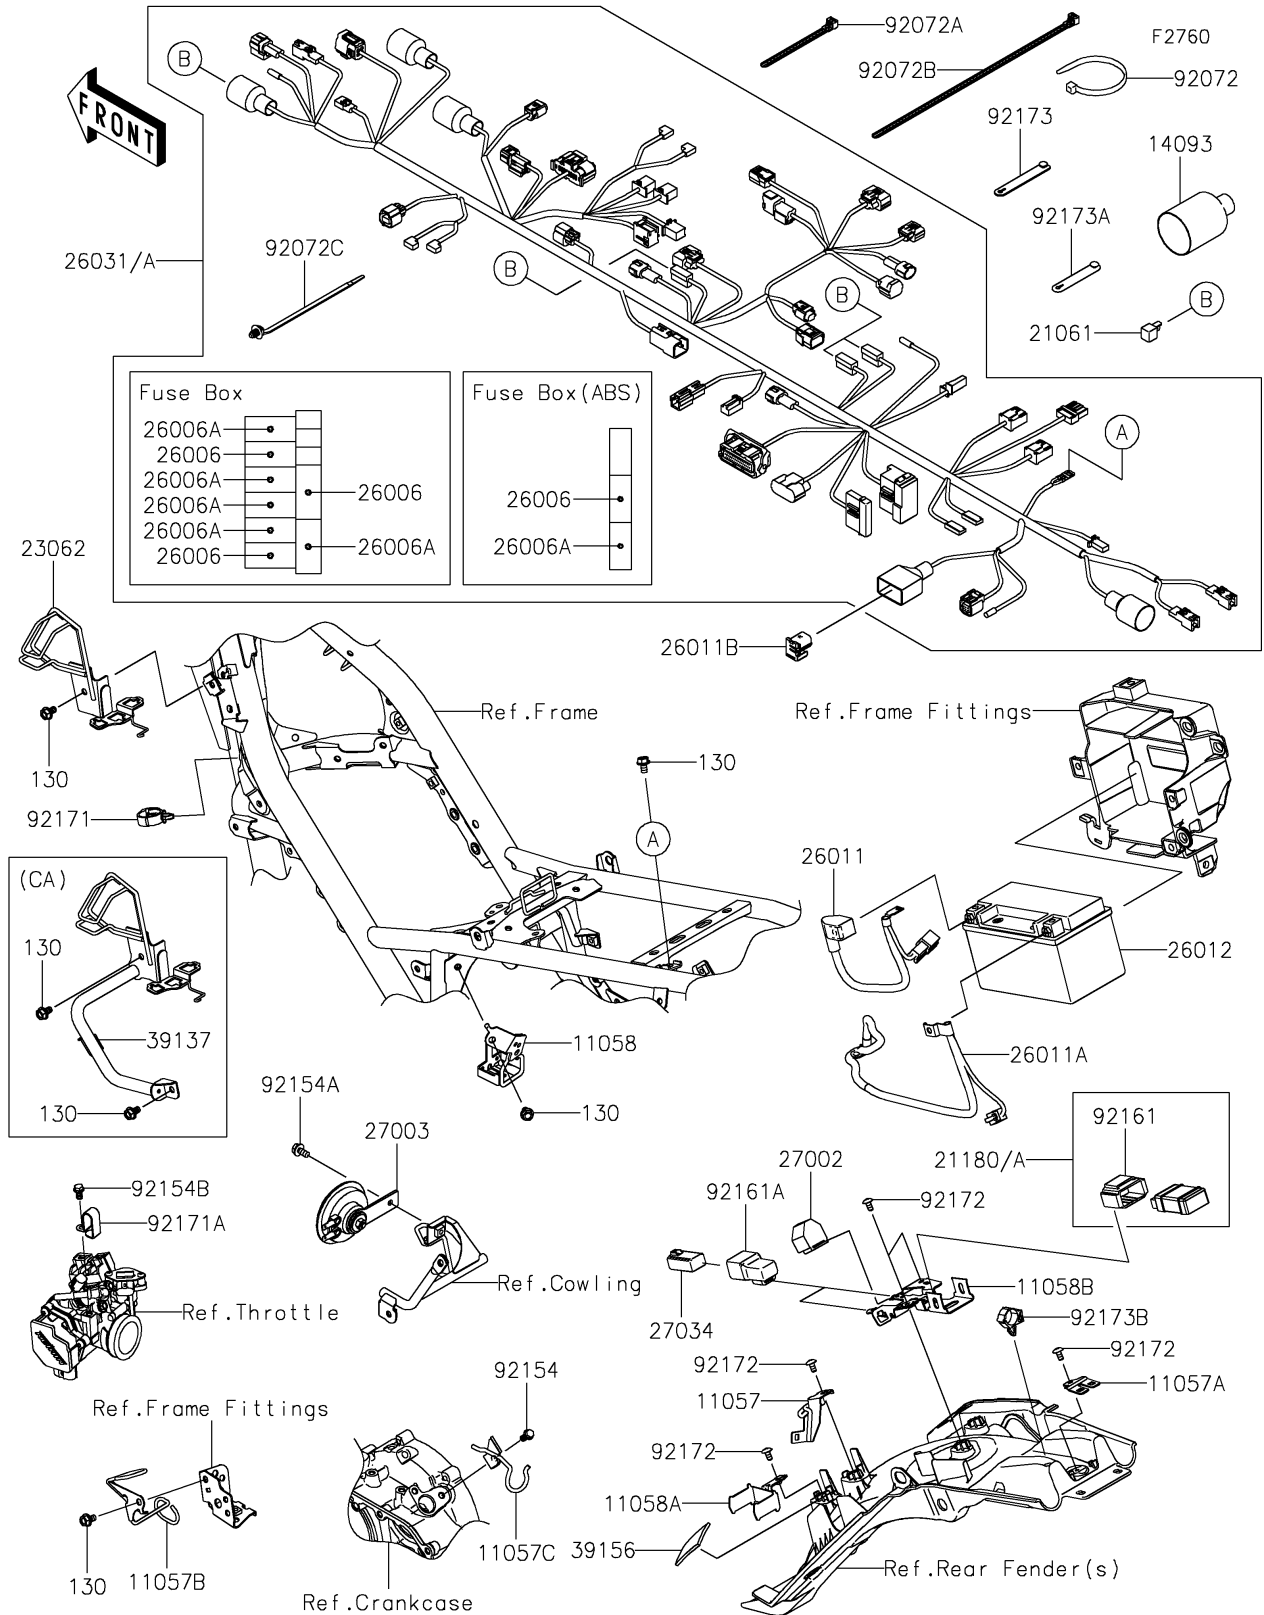

2024 KLX230 S ABS

PARTS DIAGRAM

Chassis Electrical Equipment

2024 KLX230 S ABS

PARTS LIST

Chassis Electrical Equipment

ITEM NAME

PART NUMBER

QUANTITY
