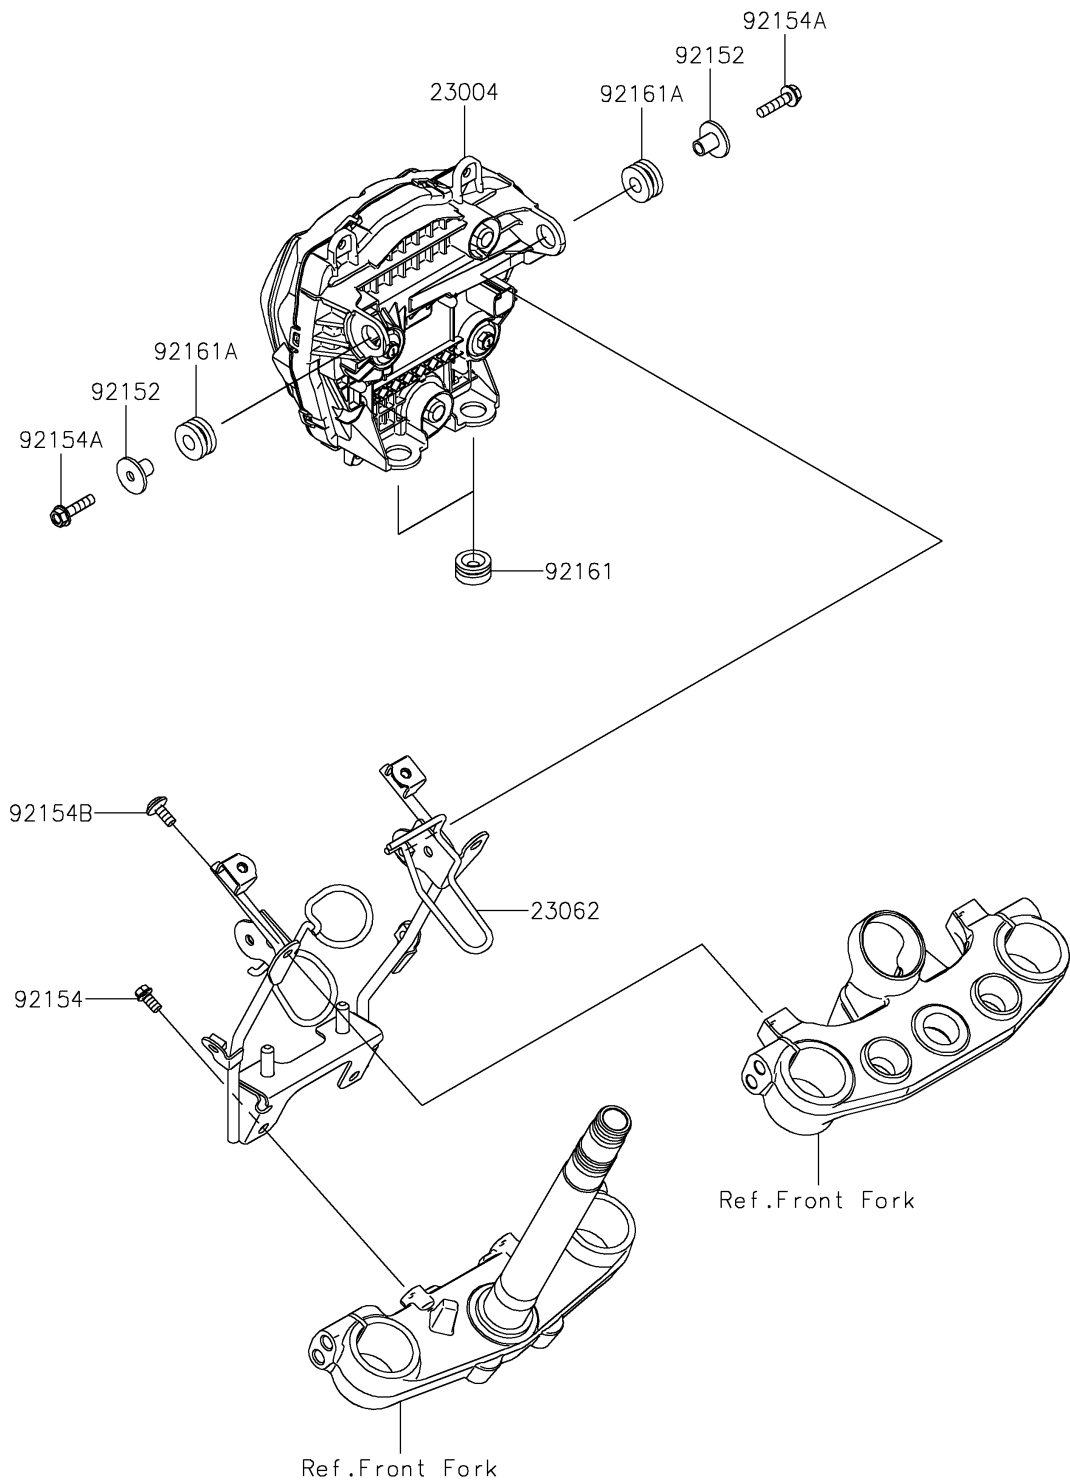

2025 KLX[®] 230 S ABS

PARTS DIAGRAM

Headlight(s)

F2710

2025 KLX[®] 230 S ABS

PARTS LIST

Headlight(s)

ITEM NAME

PART NUMBER

QUANTITY
