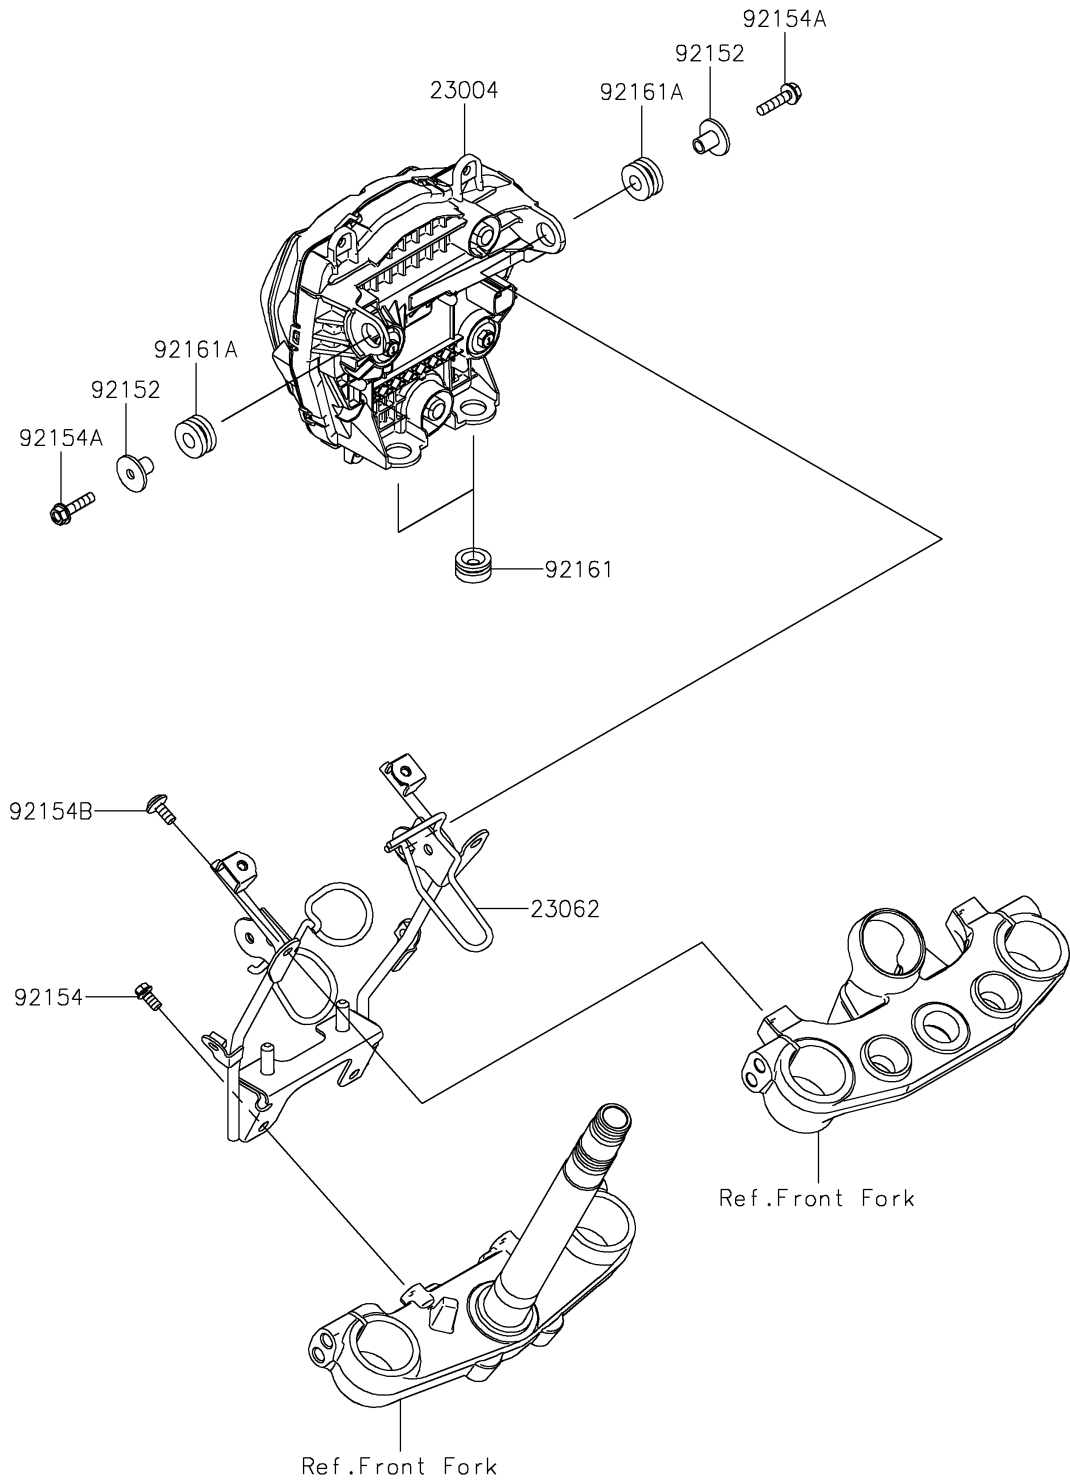

2024 KLX230 S ABS

PARTS DIAGRAM

Headlight(s)

F2710

2024 KLX230 S ABS

PARTS LIST

Headlight(s)

ITEM NAME

PART NUMBER

QUANTITY
