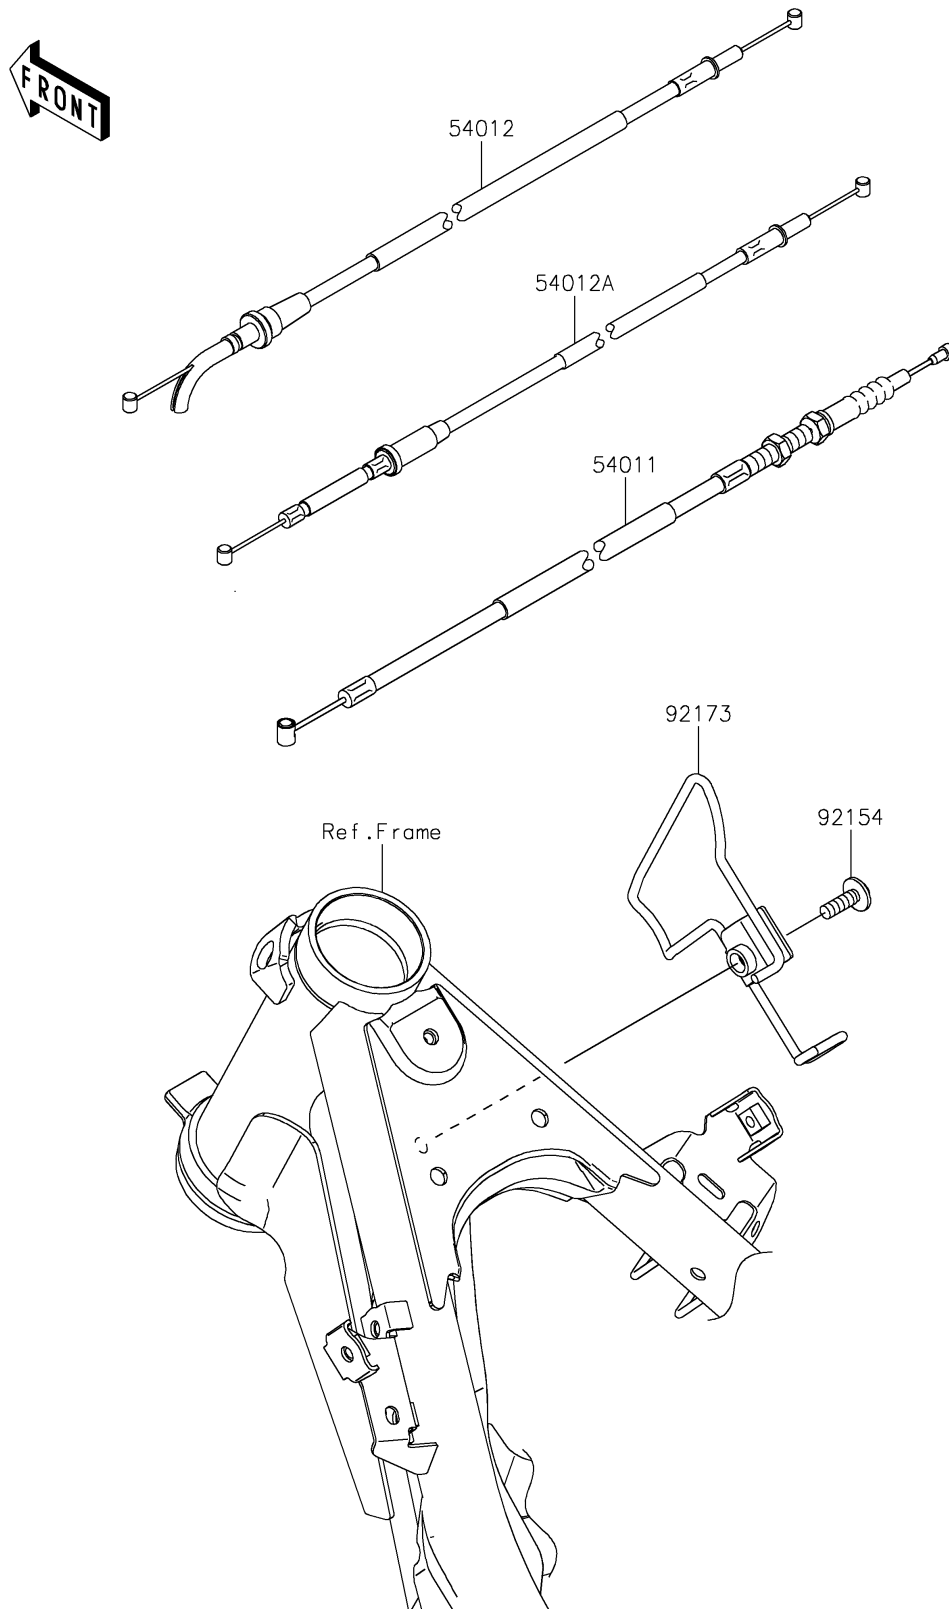

2026 KLX230 S ABS

PARTS DIAGRAM

Cables

F2540

2026 KLX230 S ABS

PARTS LIST

Cables

ITEM NAME	PART NUMBER	QUANTITY
CABLE-CLUTCH (Ref # 54011)	54011-0639	1
CABLE-THROTTLE,PULL (Ref # 54012)	54012-0754	1
CABLE-THROTTLE,RETURN (Ref # 54012A)	54012-0755	1
BOLT,SOCKET,6X18 (Ref # 92154)	92154-1291	1
CLAMP (Ref # 92173)	92173-3719	1