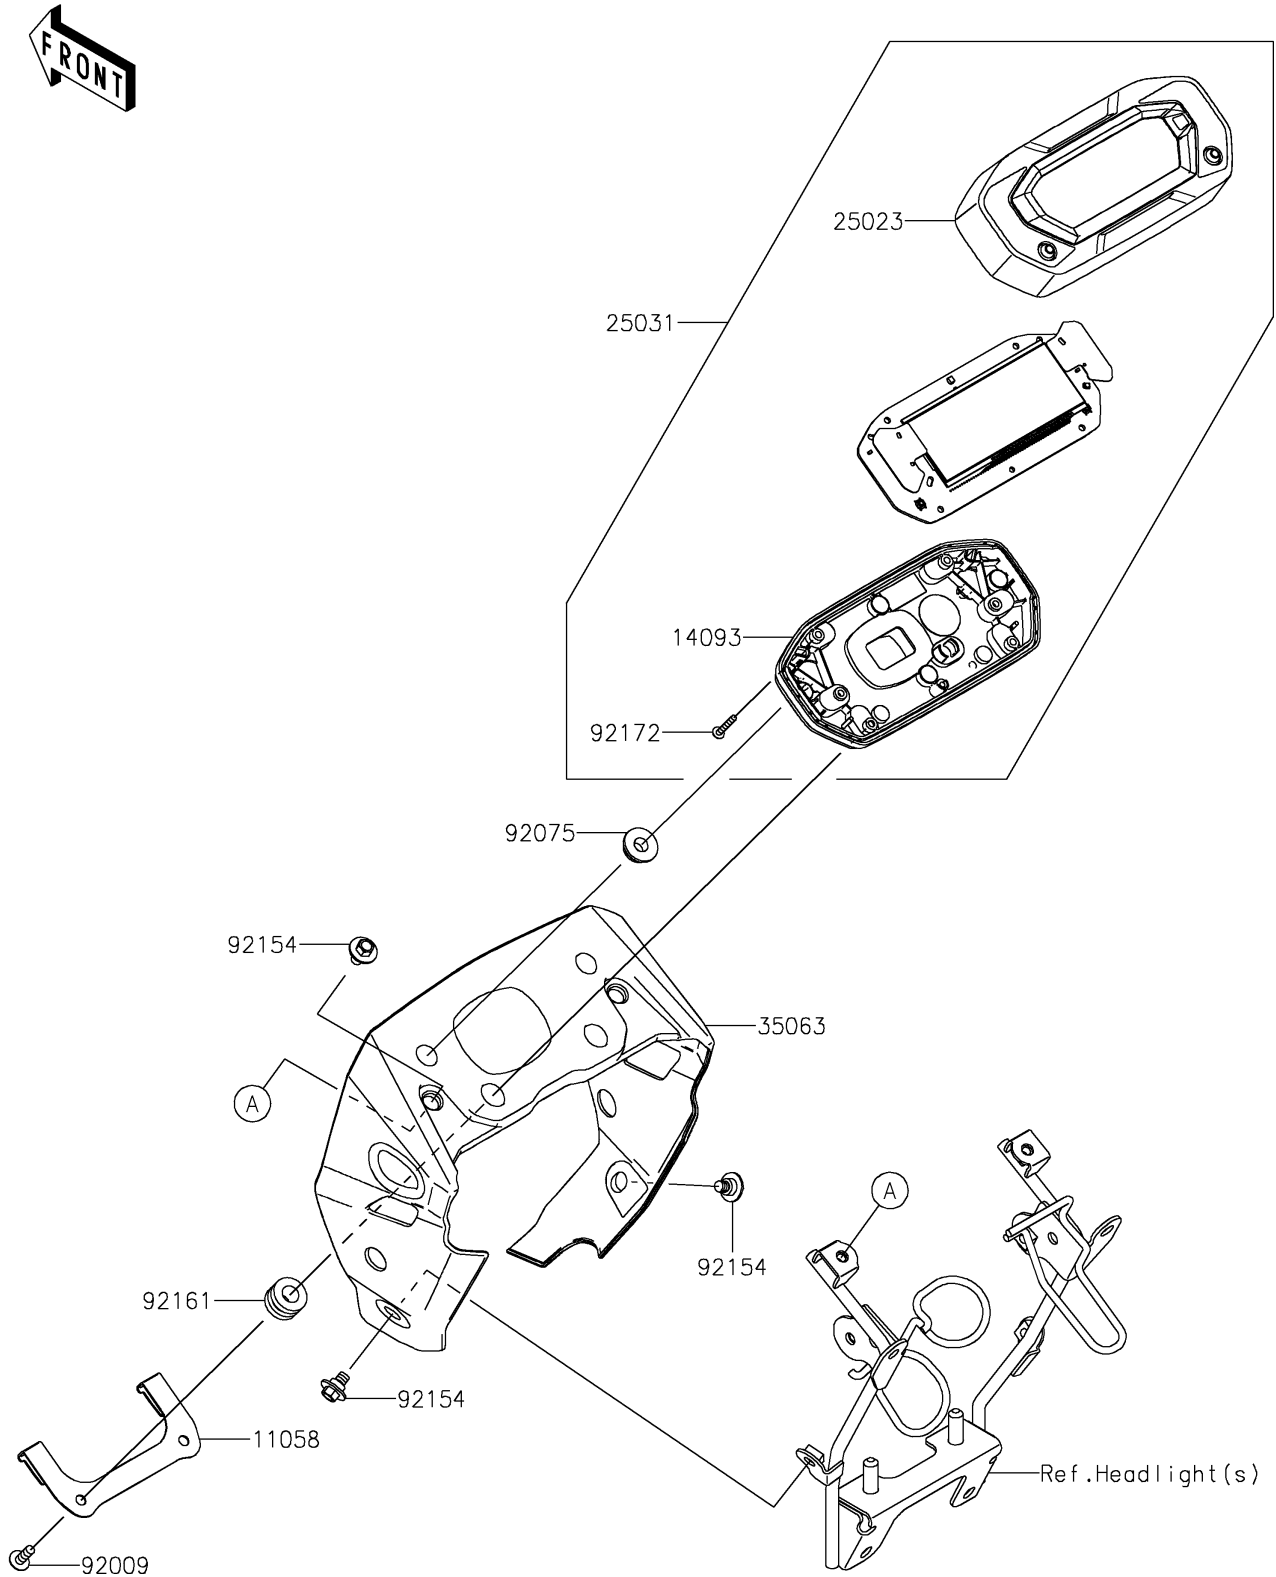

2026 KLX[®] 230 S ABS

PARTS DIAGRAM

Meter(s)

F2530

2026 KLX[®] 230 S ABS

PARTS LIST

Meter(s)

ITEM NAME

PART NUMBER

QUANTITY
