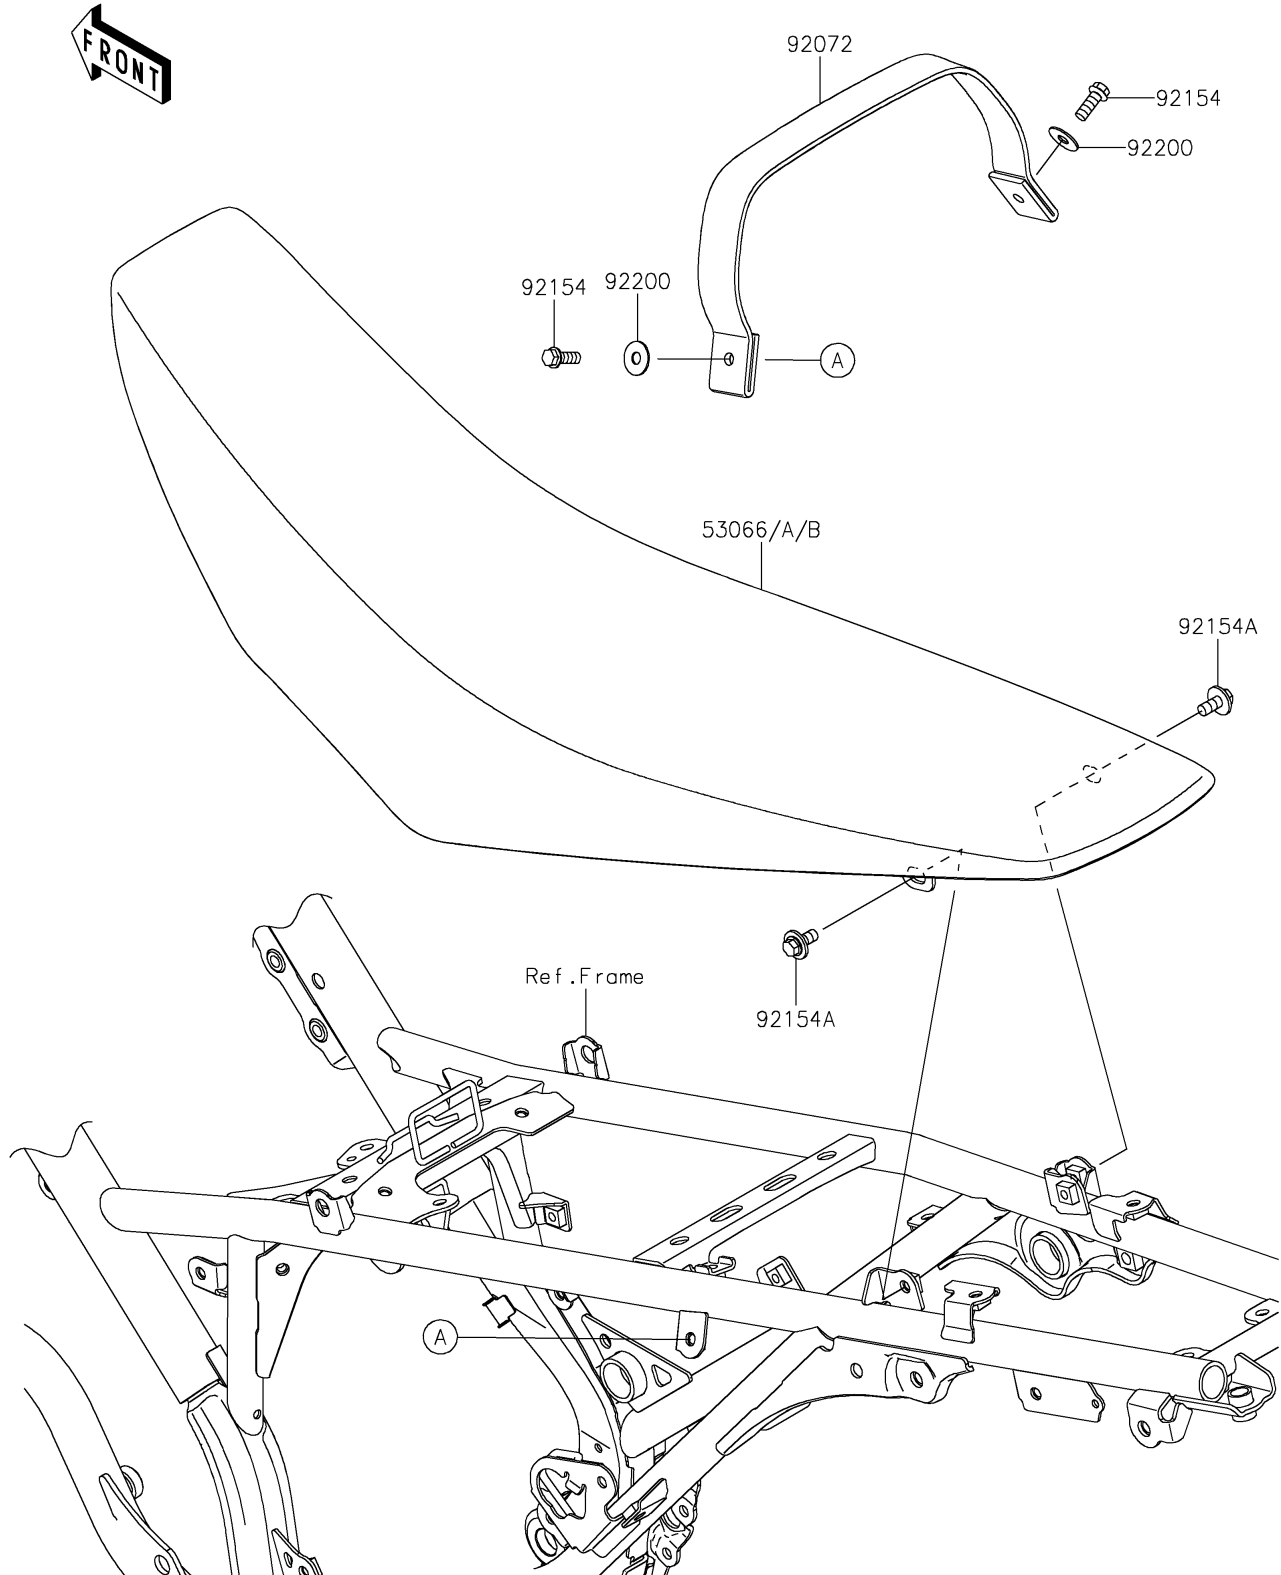

2024 KLX230 S ABS

PARTS DIAGRAM

Seat

F2510

2024 KLX230 S ABS

PARTS LIST

Seat

ITEM NAME	PART NUMBER	QUANTITY
SEAT-ASSY,N.L.GREEN+BLK (Ref # 53066)	53066-0905-336	1
SEAT-ASSY,BLACK+GRY (Ref # 53066A)	53066-0905-61U	1
BAND,BLACK (Ref # 92072)	92072-0942-MA	1
BOLT,FLANGED,6X16 (Ref # 92154)	92154-0460	2
BOLT,FLANGED,6X14 (Ref # 92154A)	92154-1231	2
WASHER,6.5X18X1 (Ref # 92200)	92200-0544	2