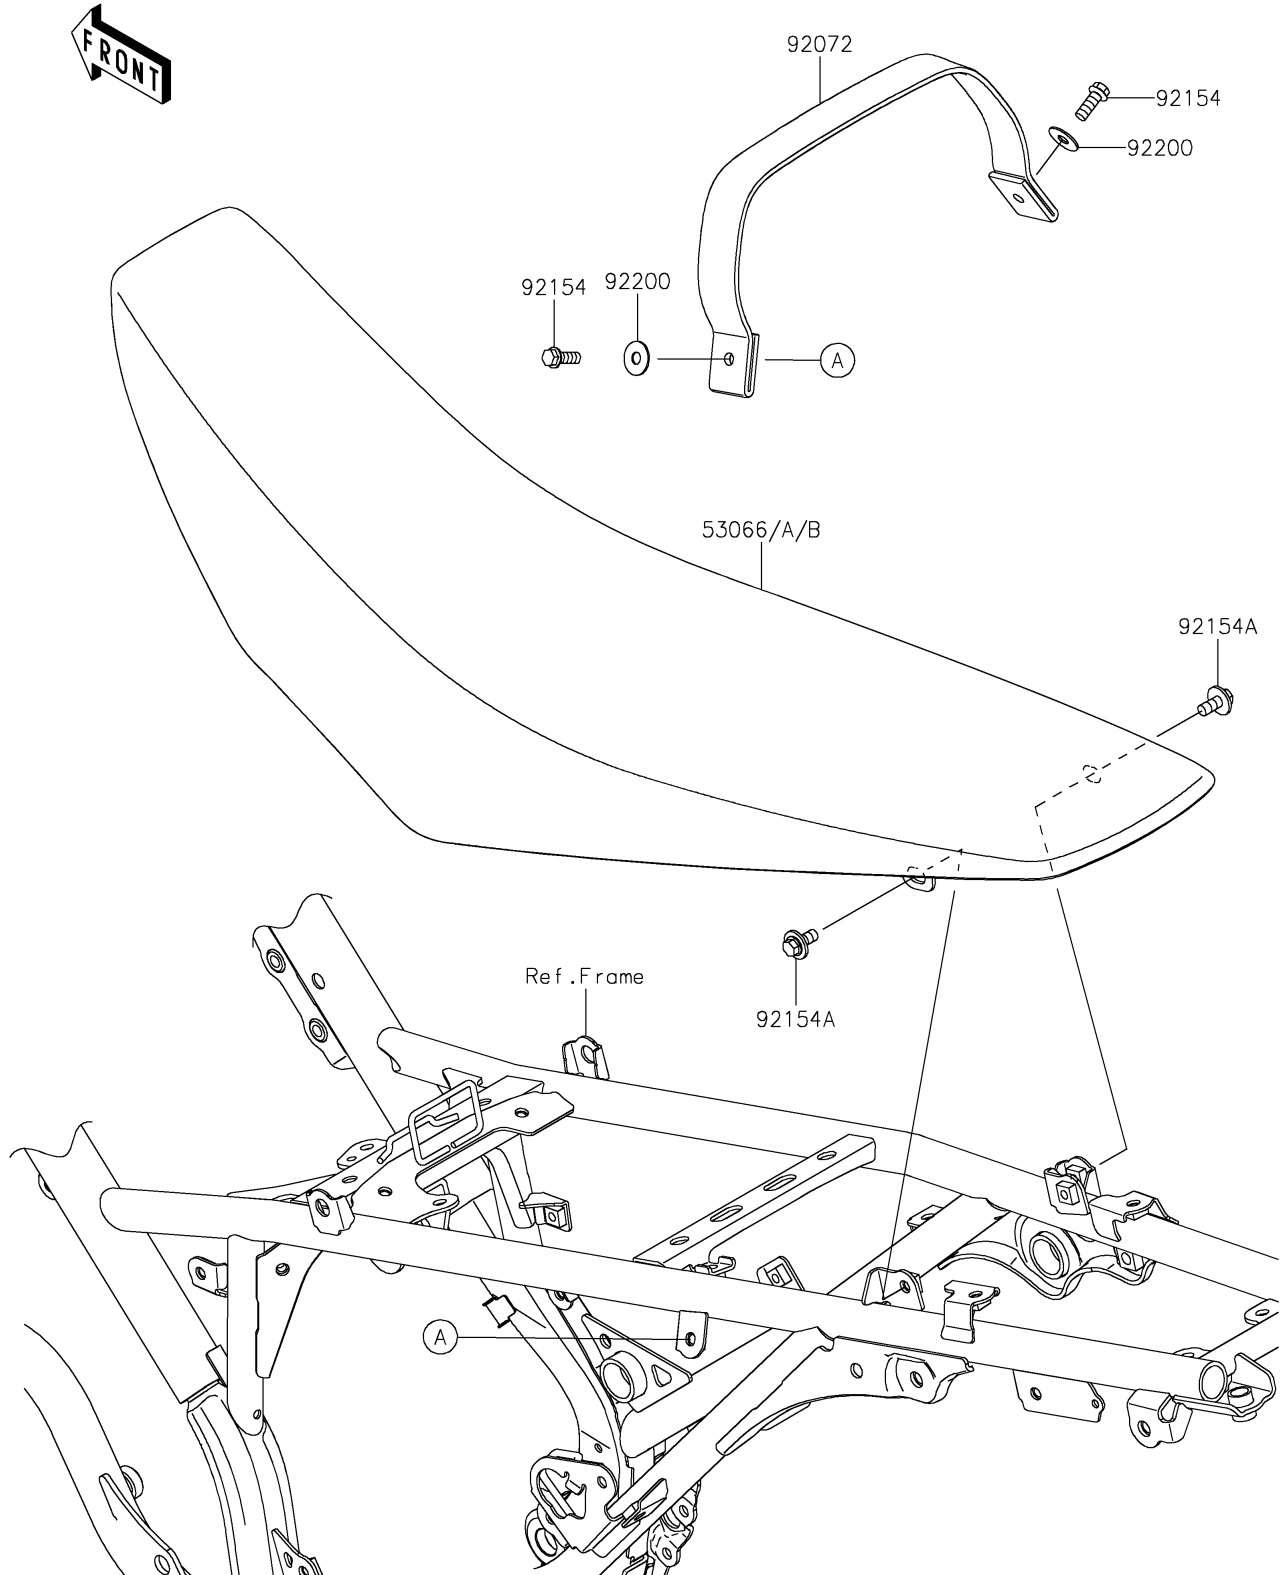

2026 KLX[®] 230 S ABS

PARTS DIAGRAM

Seat

F2510

2026 KLX[®] 230 S ABS

PARTS LIST

Seat

ITEM NAME	PART NUMBER	QUANTITY
SEAT-ASSY,N.L.GREEN+BLK (Ref # 53066)	53066-0905-336	1
SEAT-ASSY,BLACK (Ref # 53066B)	53066-0905-MA	1
BAND,BLACK (Ref # 92072)	92072-0942-MA	1
BOLT,FLANGED,6X16 (Ref # 92154)	92154-0460	2
BOLT,FLANGED,6X14 (Ref # 92154A)	92154-1231	2
WASHER,6.5X18X1 (Ref # 92200)	92200-0544	2