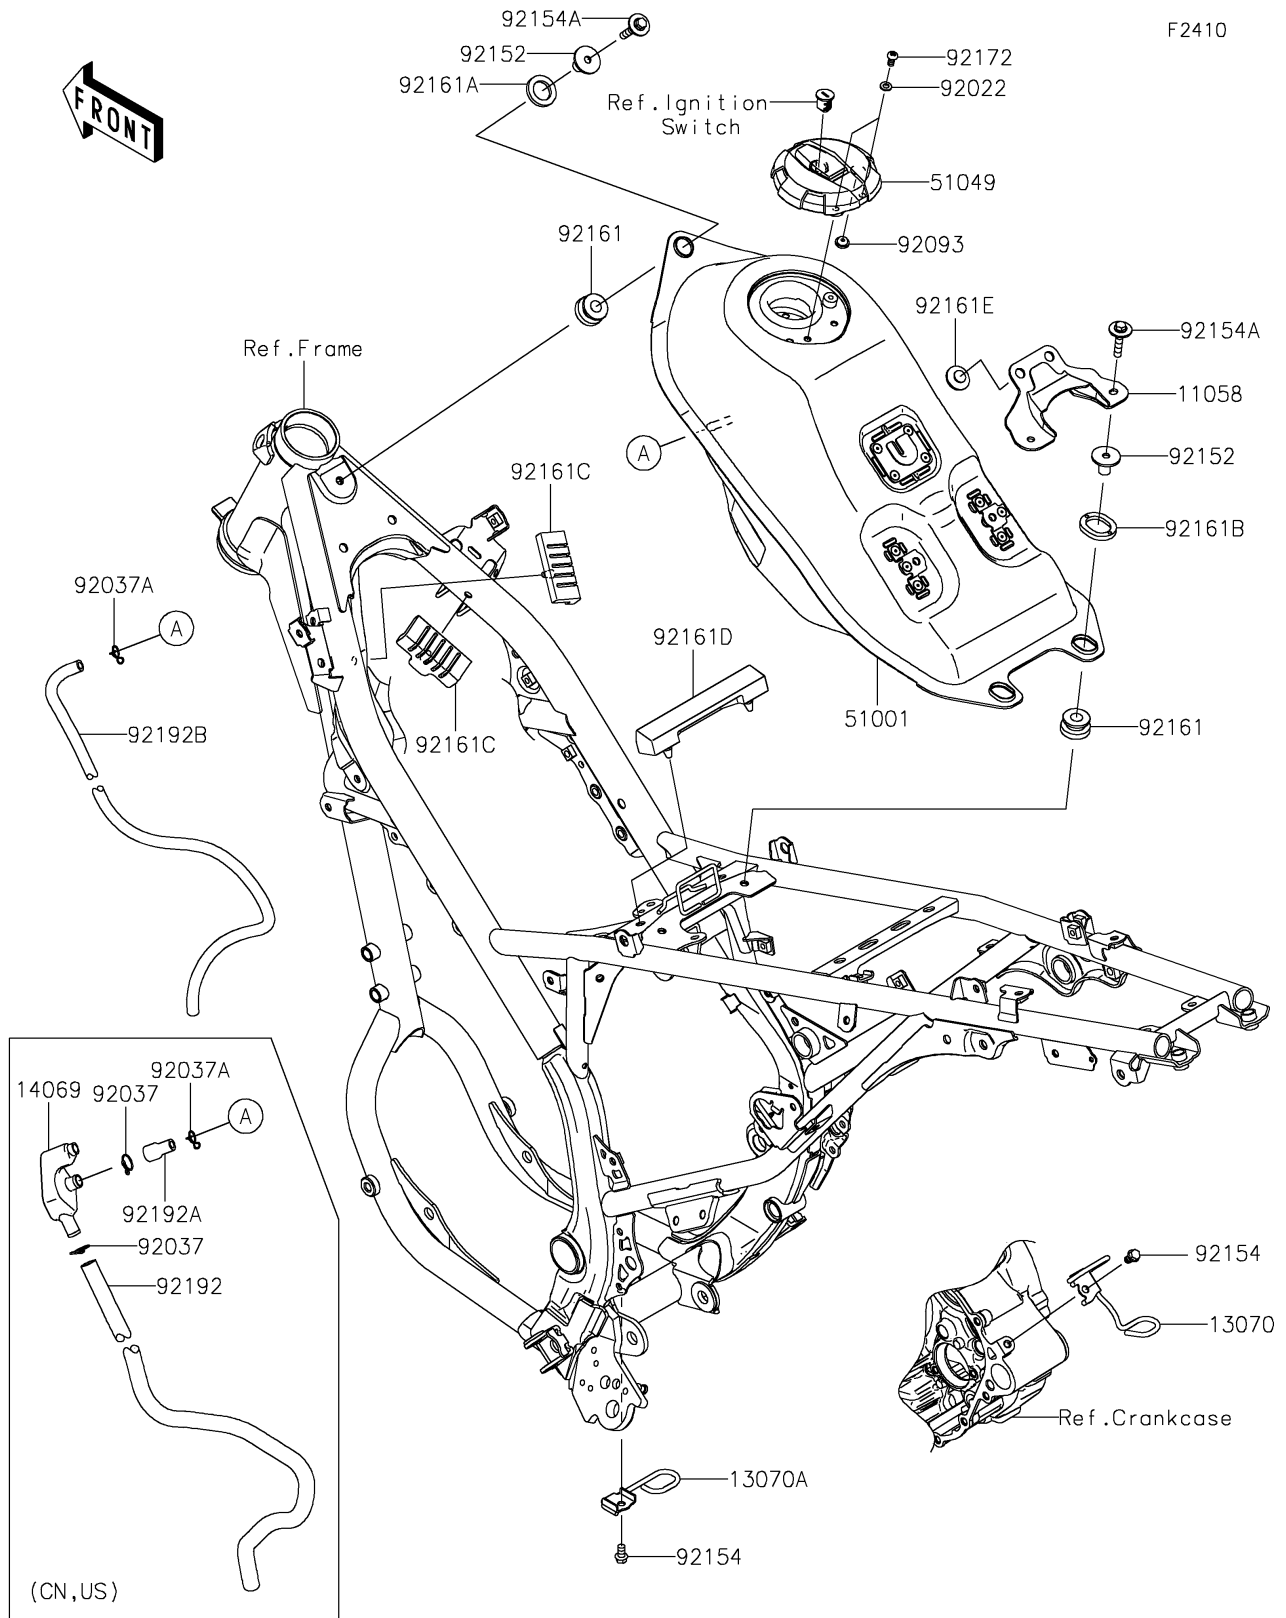

2026 KLX[®] 230 S ABS

PARTS DIAGRAM

Fuel Tank

2026 KLX[®] 230 S ABS

PARTS LIST

Fuel Tank

ITEM NAME

PART NUMBER

QUANTITY
