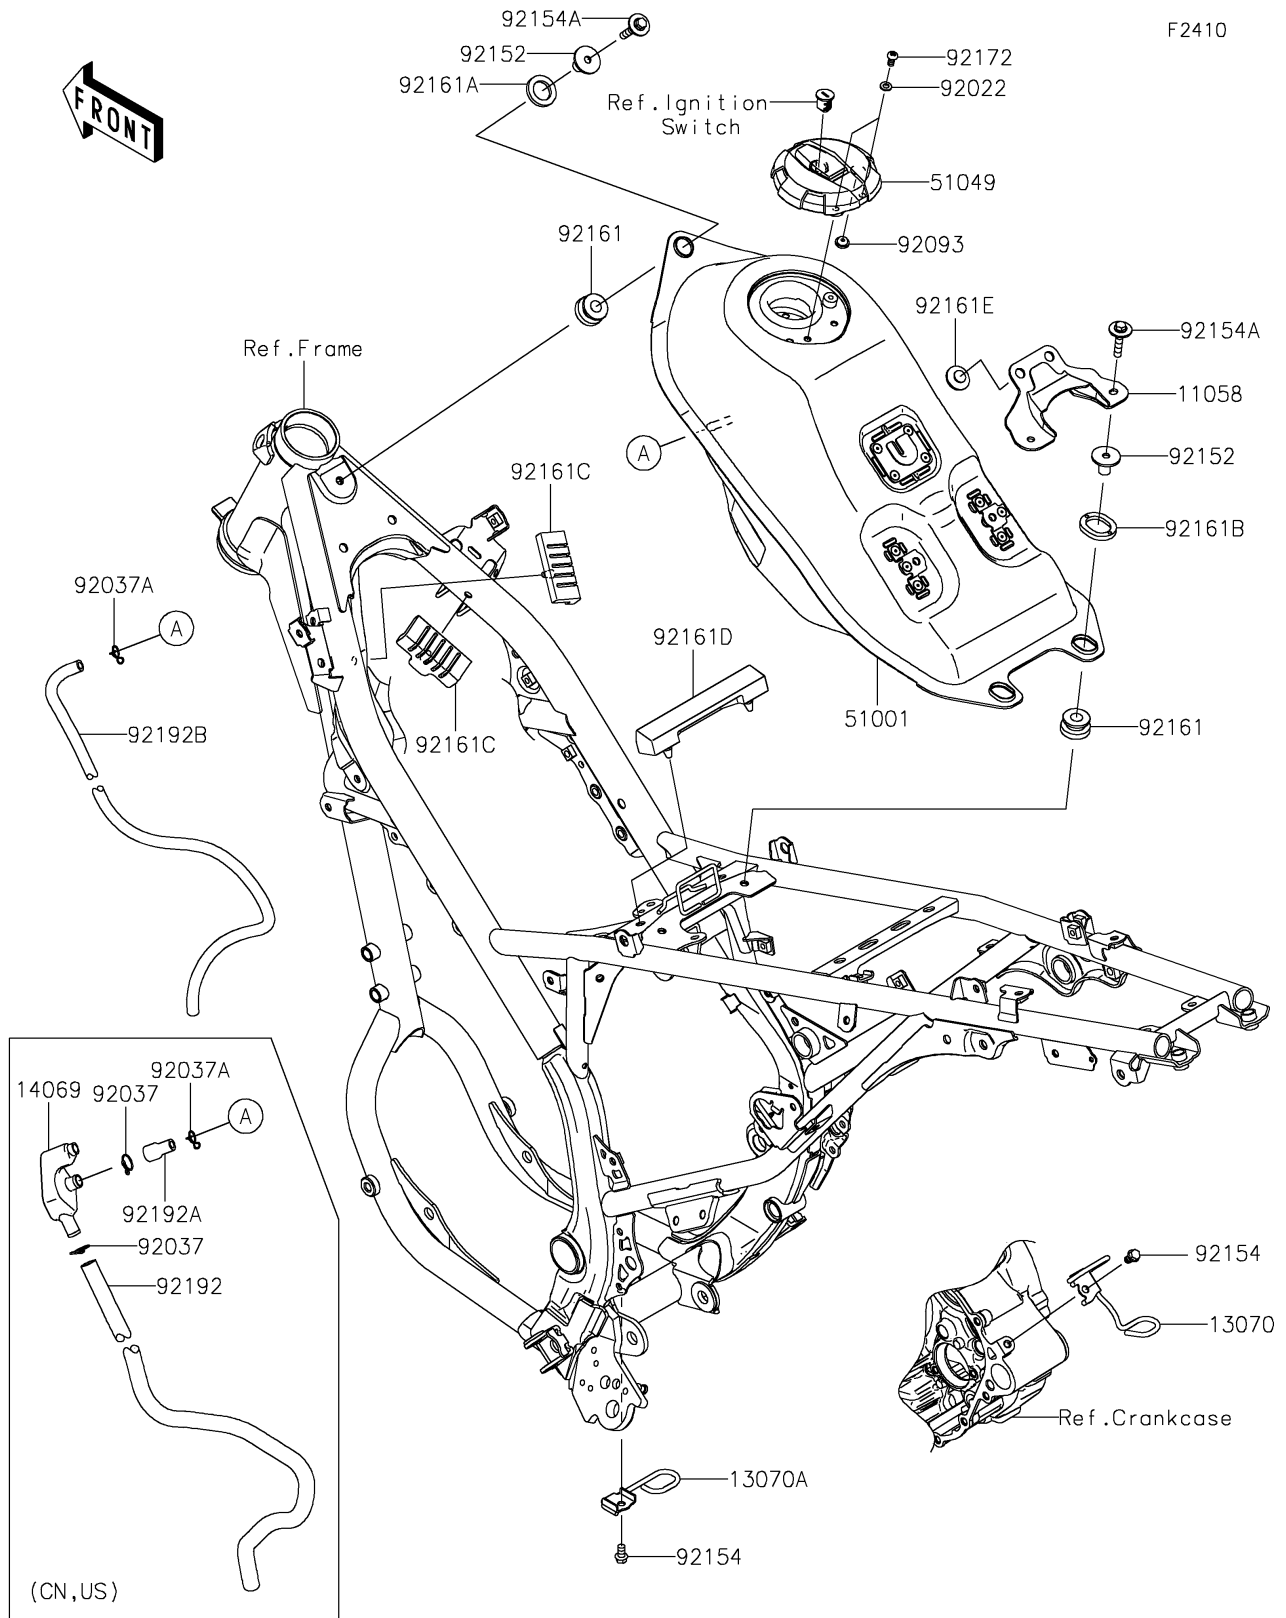

2024 KLX230 S ABS

PARTS DIAGRAM

Fuel Tank

2024 KLX230 S ABS

PARTS LIST

Fuel Tank

ITEM NAME

PART NUMBER

QUANTITY
