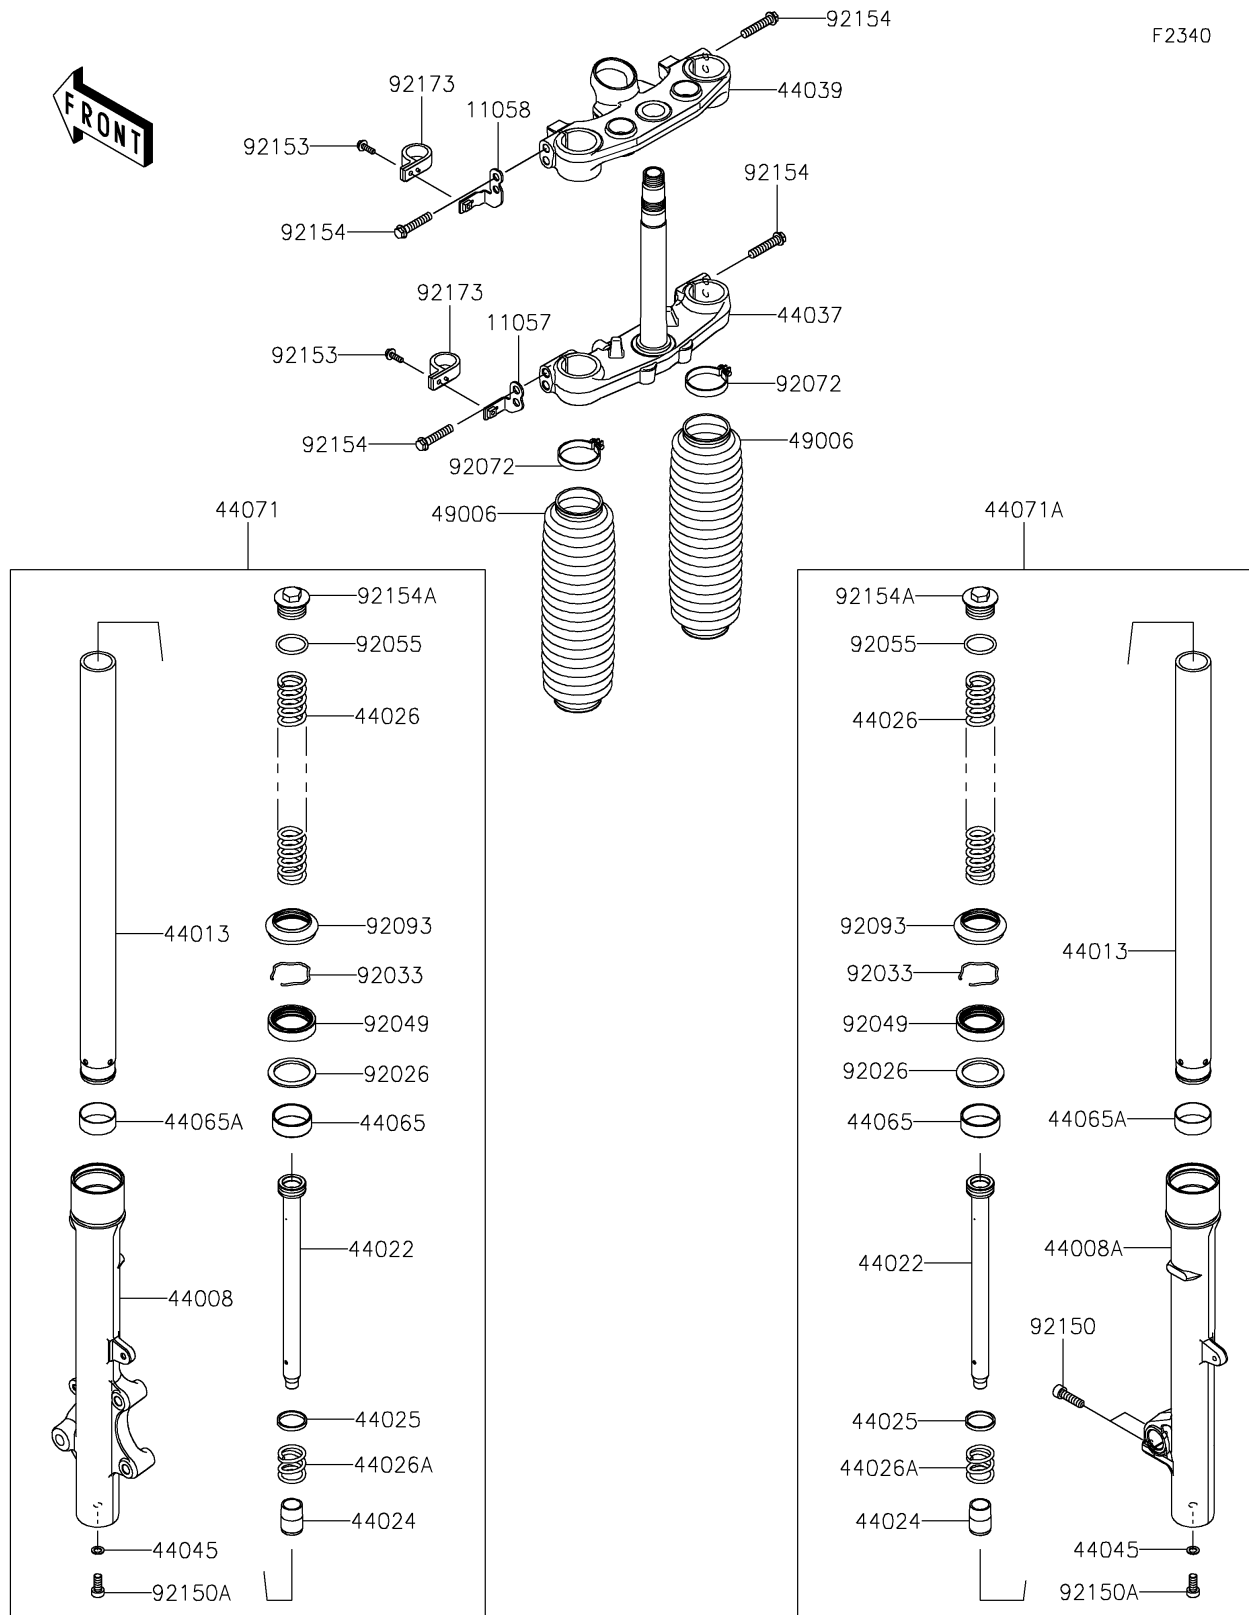

2026 KLX[®] 230 S ABS

PARTS DIAGRAM

Front Fork

2026 KLX[®] 230 S ABS

PARTS LIST

Front Fork

ITEM NAME

PART NUMBER

QUANTITY
