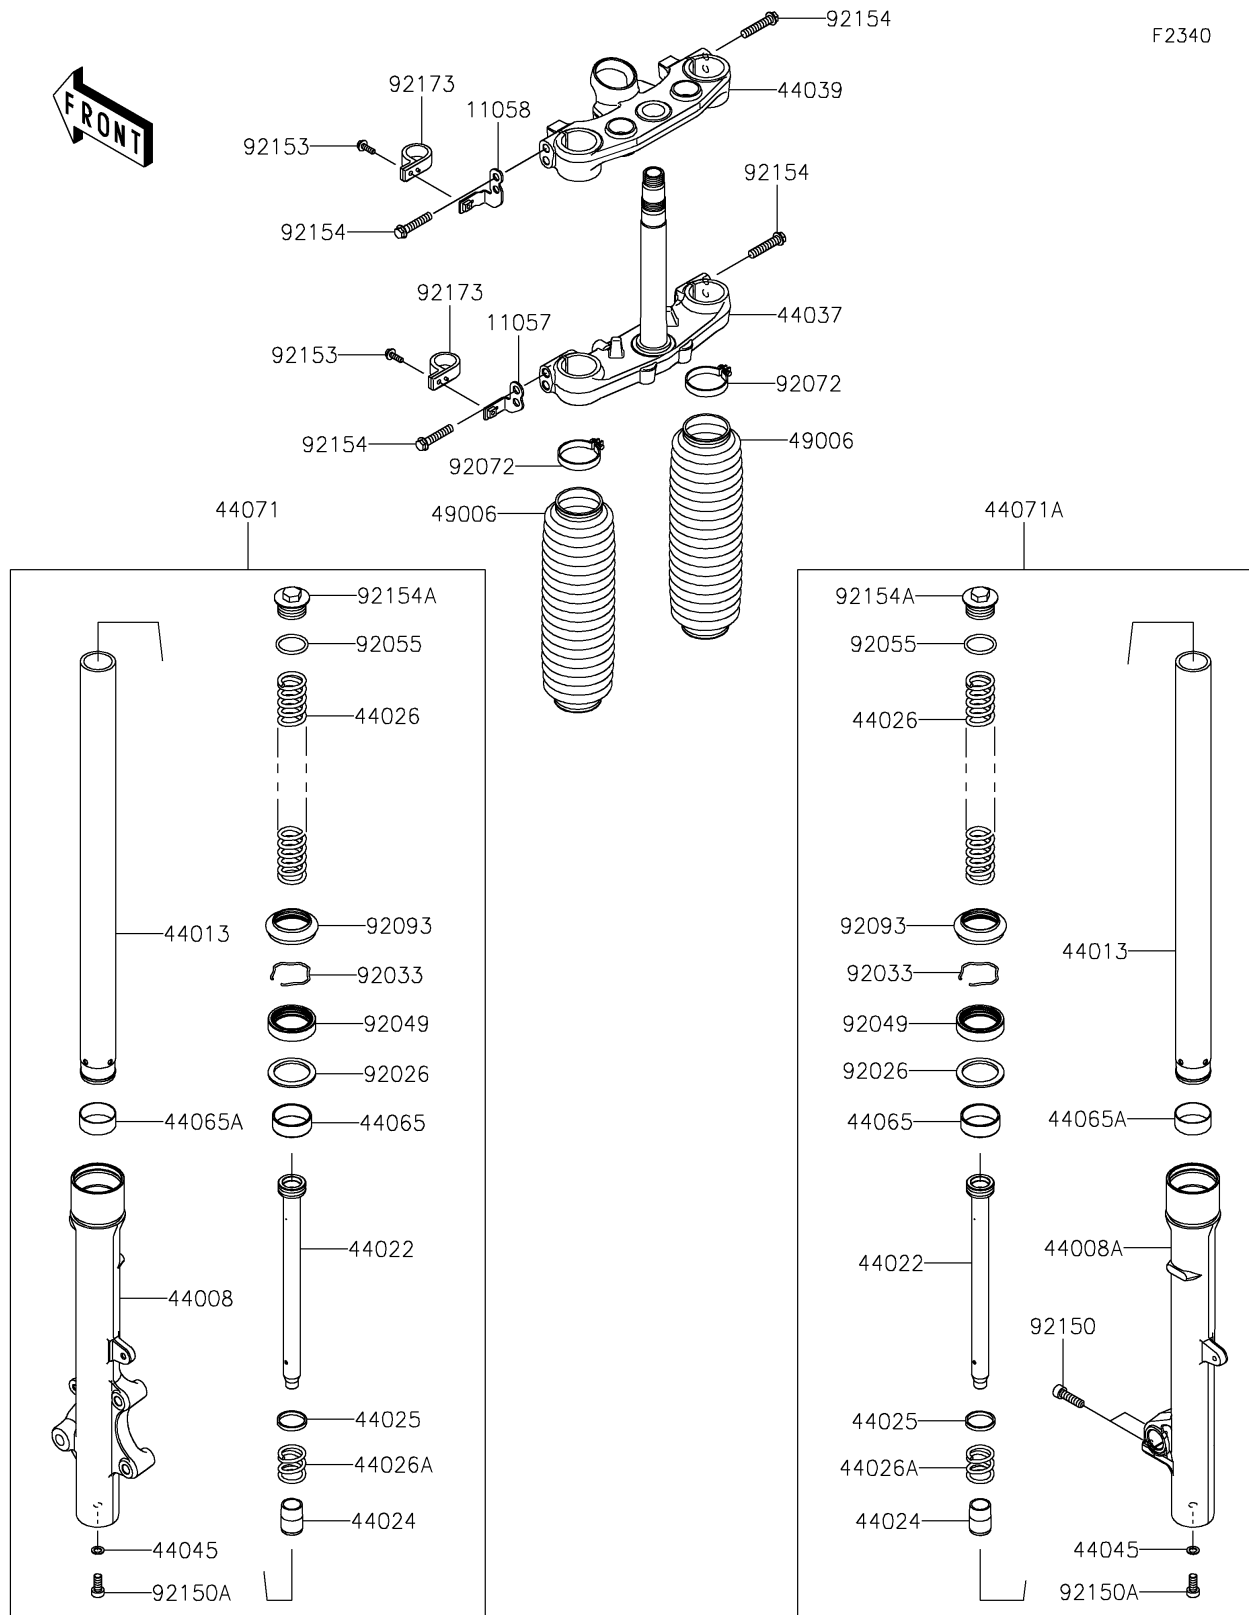

2025 KLX[®] 230 S ABS

PARTS DIAGRAM

Front Fork

2025 KLX[®] 230 S ABS

PARTS LIST

Front Fork

ITEM NAME

PART NUMBER

QUANTITY
