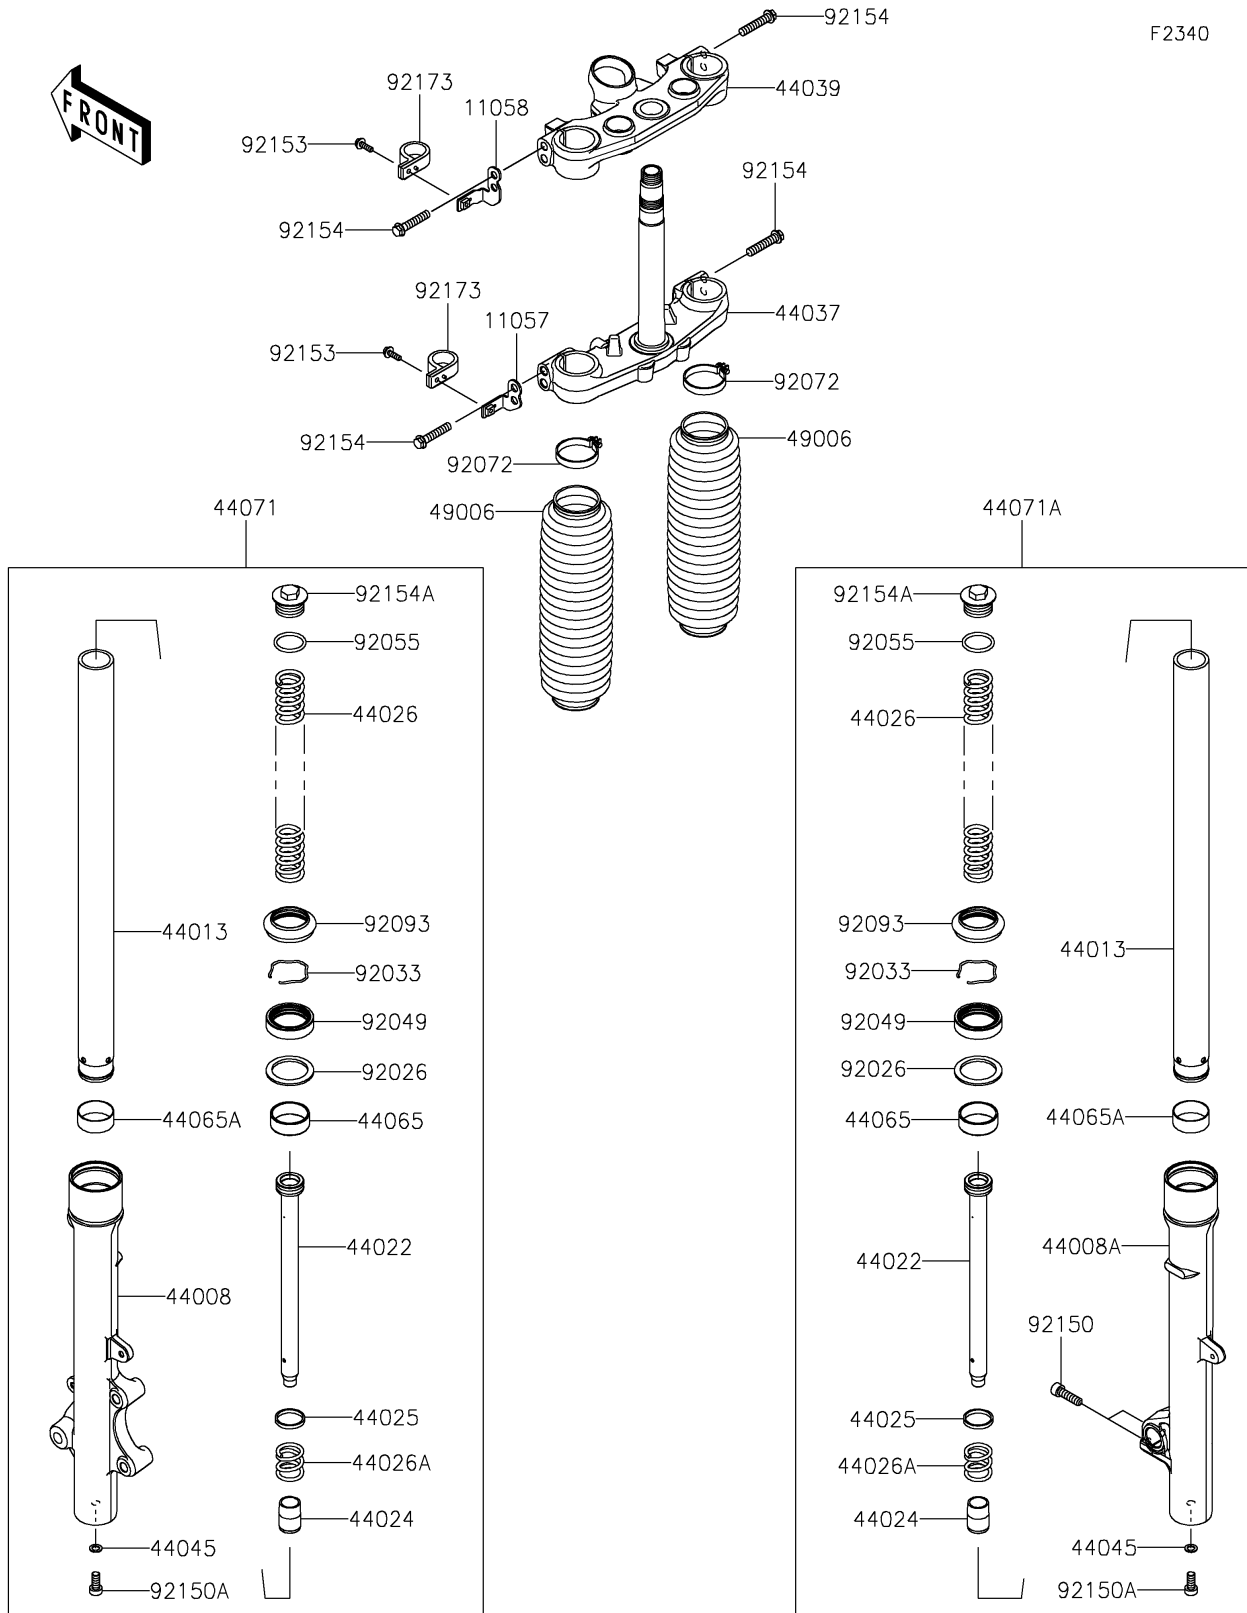

2024 KLX230 S ABS

PARTS DIAGRAM

Front Fork

2024 KLX230 S ABS

PARTS LIST

Front Fork

ITEM NAME

PART NUMBER

QUANTITY
