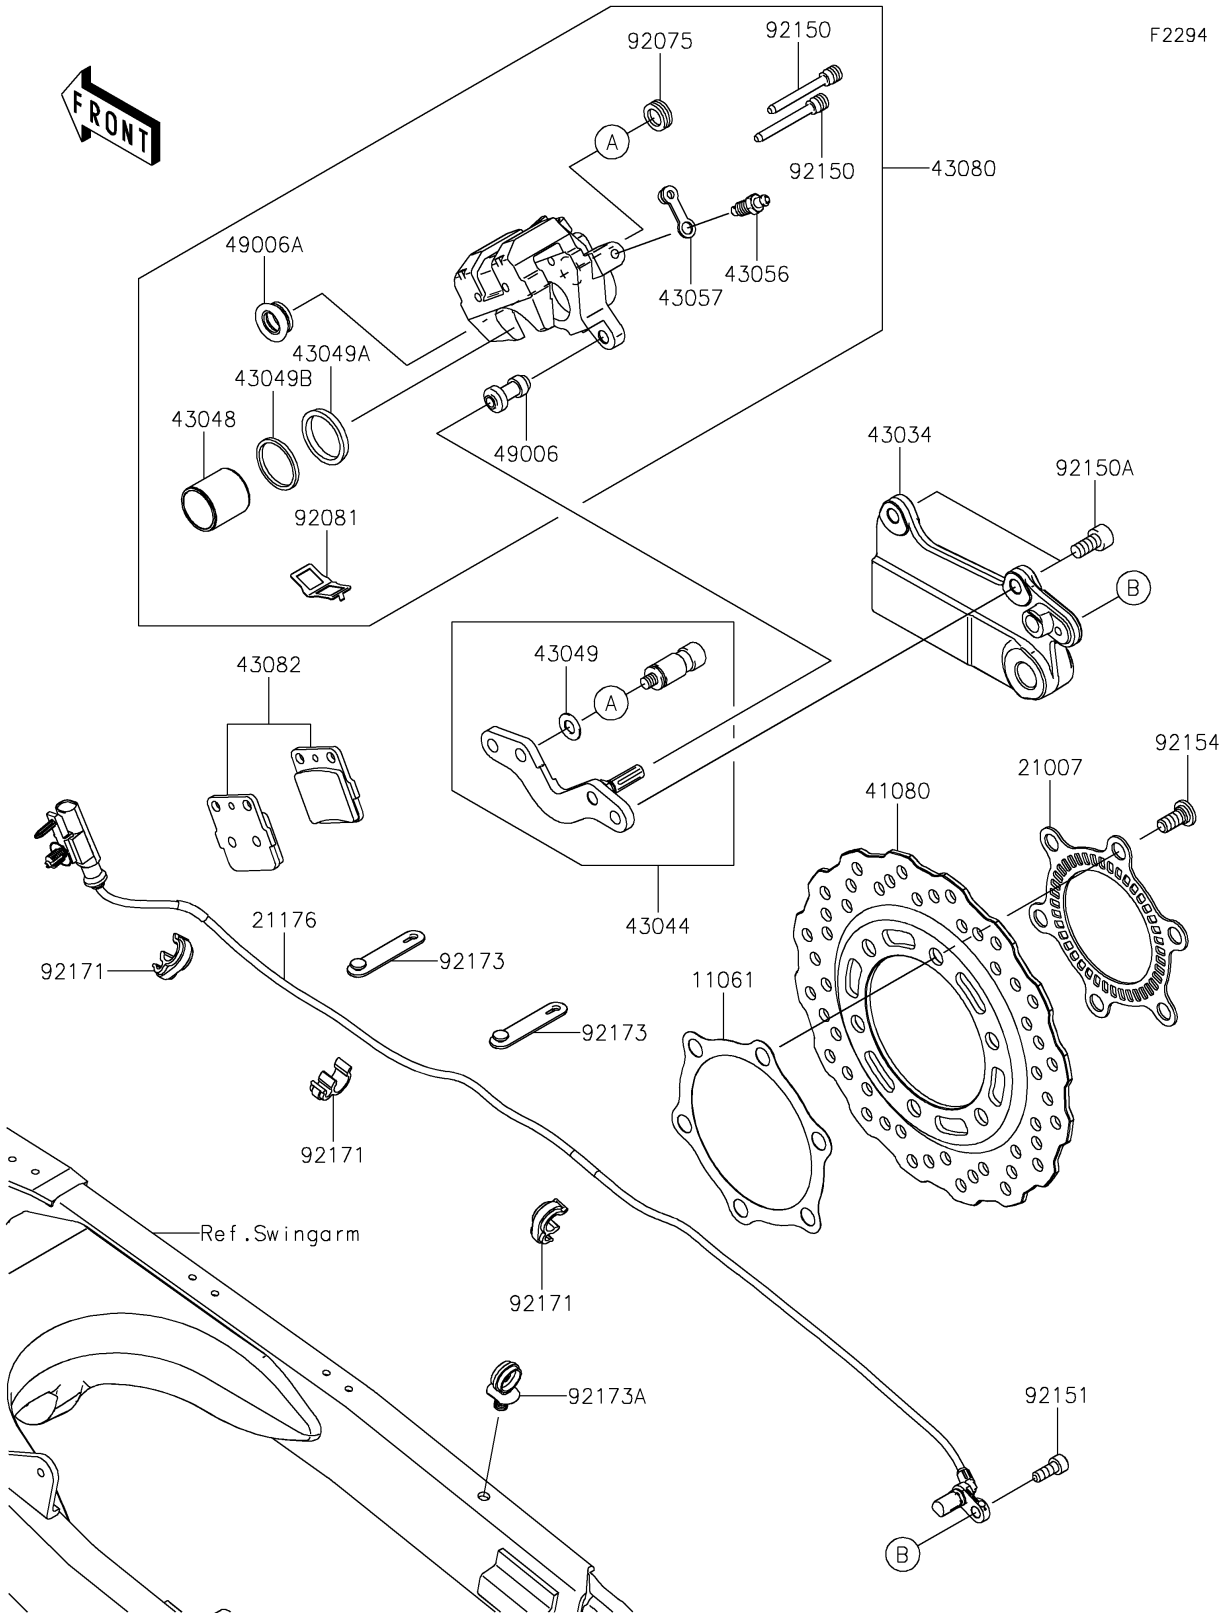

2024 KLX230 S ABS

PARTS DIAGRAM

Rear Brake

2024 KLX230 S ABS

PARTS LIST

Rear Brake

ITEM NAME

PART NUMBER

QUANTITY
