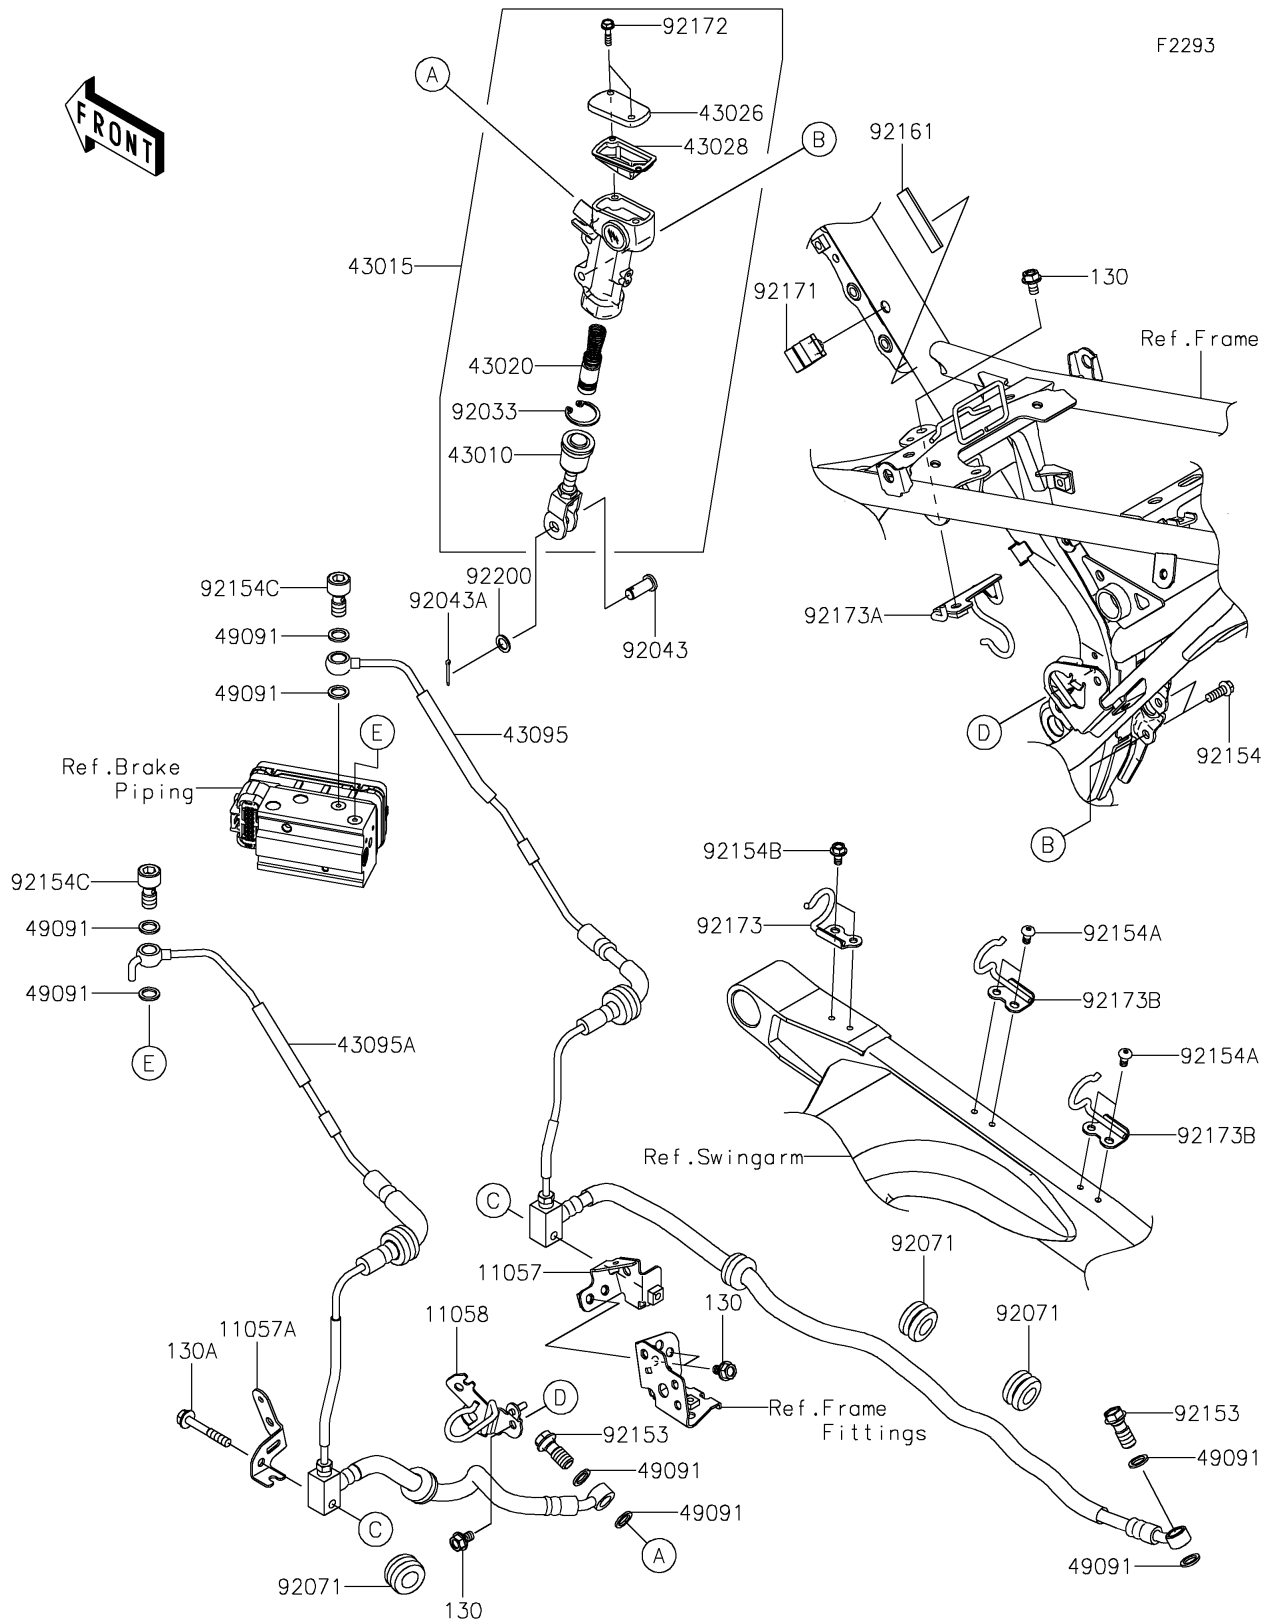

2025 KLX[®] 230 S ABS

PARTS DIAGRAM Rear Master Cylinder

2025 KLX[®] 230 S ABS

PARTS LIST

Rear Master Cylinder

ITEM NAME

PART NUMBER

QUANTITY
